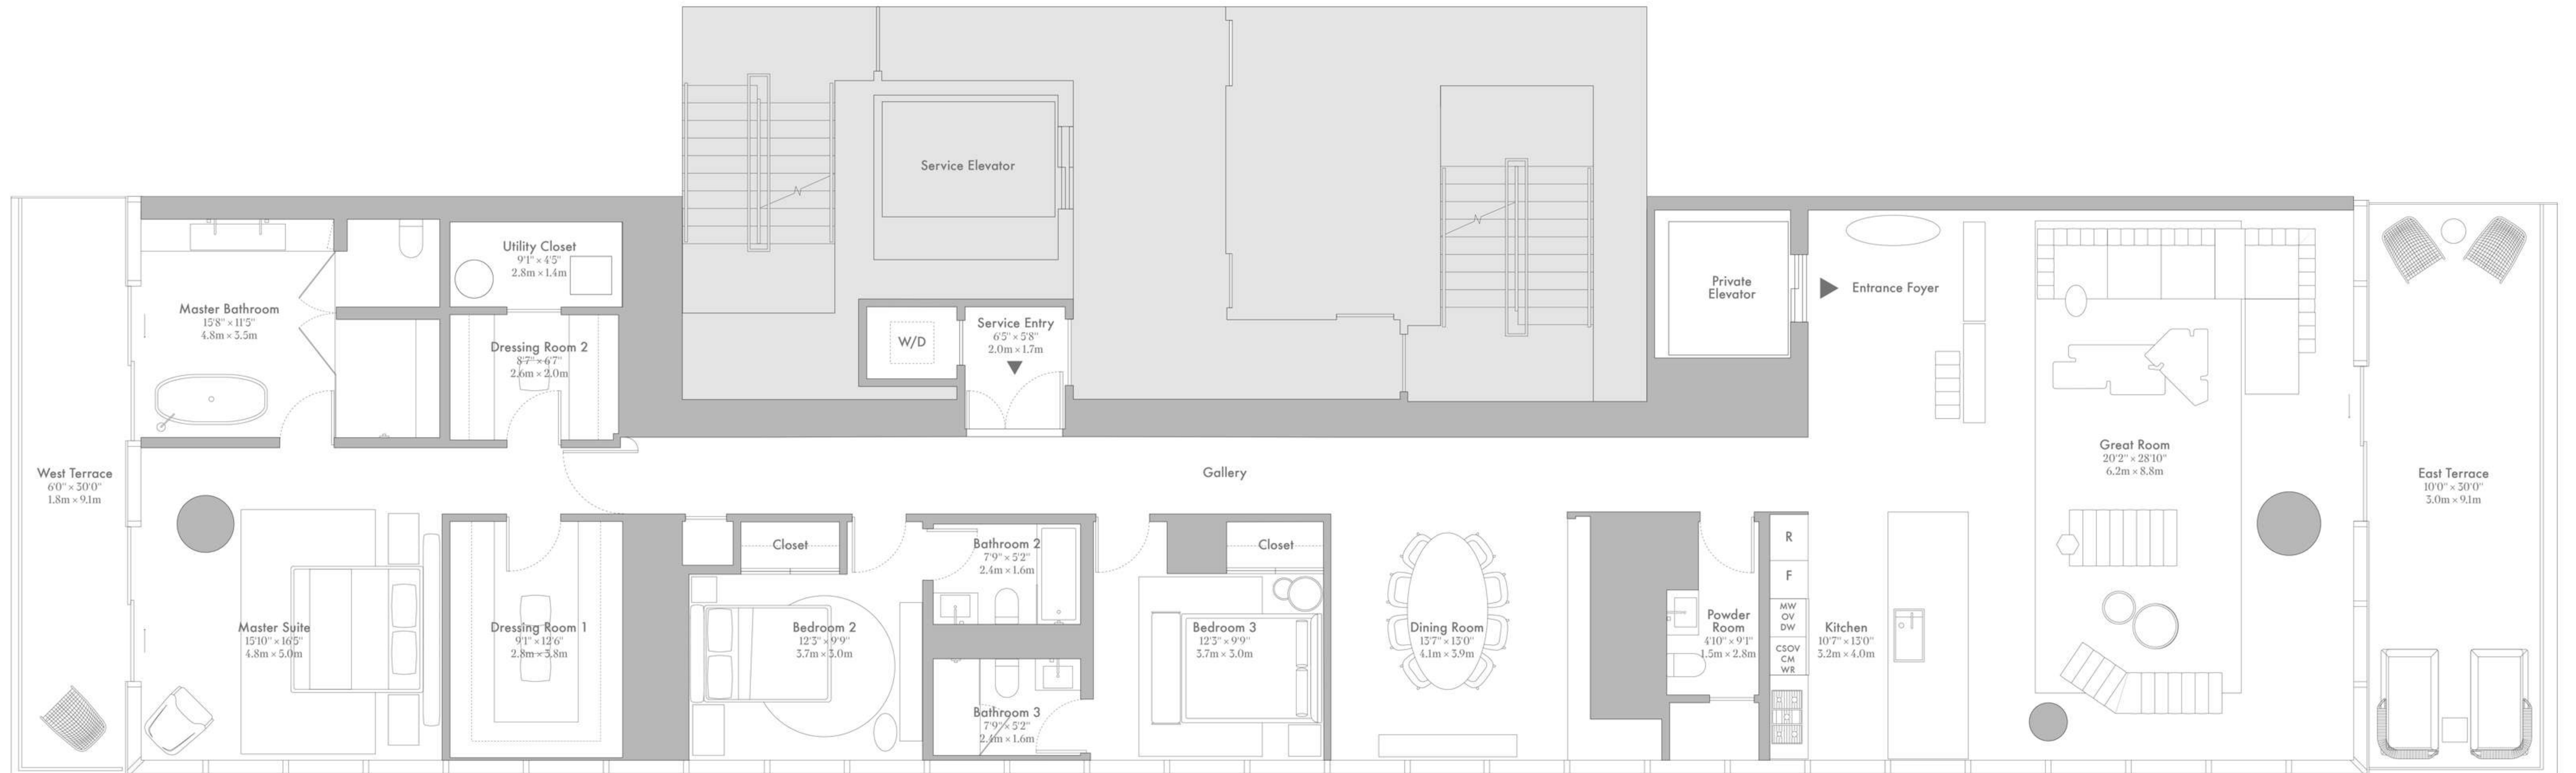

North Residence
Floors 5 — 33

Interior
2,913 FT² / 270.6 M²

Exterior
475 FT² / 44 M²

Total
3,388 FT² / 314.75 M²

- Features
- 3 Bedrooms
 - 3 Bathrooms
 - Powder Room
 - East & West Terraces
 - Private Dining Room
 - Private Elevator Landing

South Residence
Floors 5 — 33

Interior
2,913 FT² / 270.6 M²

Exterior
475 FT² / 44.1 M²

Total
3,388 FT² / 314.75 M²

- Features
- 3 Bedrooms
 - 3 Bathrooms
 - Powder Room
 - East & West Terraces
 - Private Dining Room
 - Private Elevator Landing

Full Floor Penthouse
Floors 34–38

Interior
5,832 FT² / 541.8 M²

Exterior
949 FT² / 88.1 M²

Total
6,781 FT² / 630 M²

Features

- 5 Bedrooms
- 5 Bathrooms
- Staff Quarters
- Powder Room
- East & West Terraces
- Private Elevator Landing