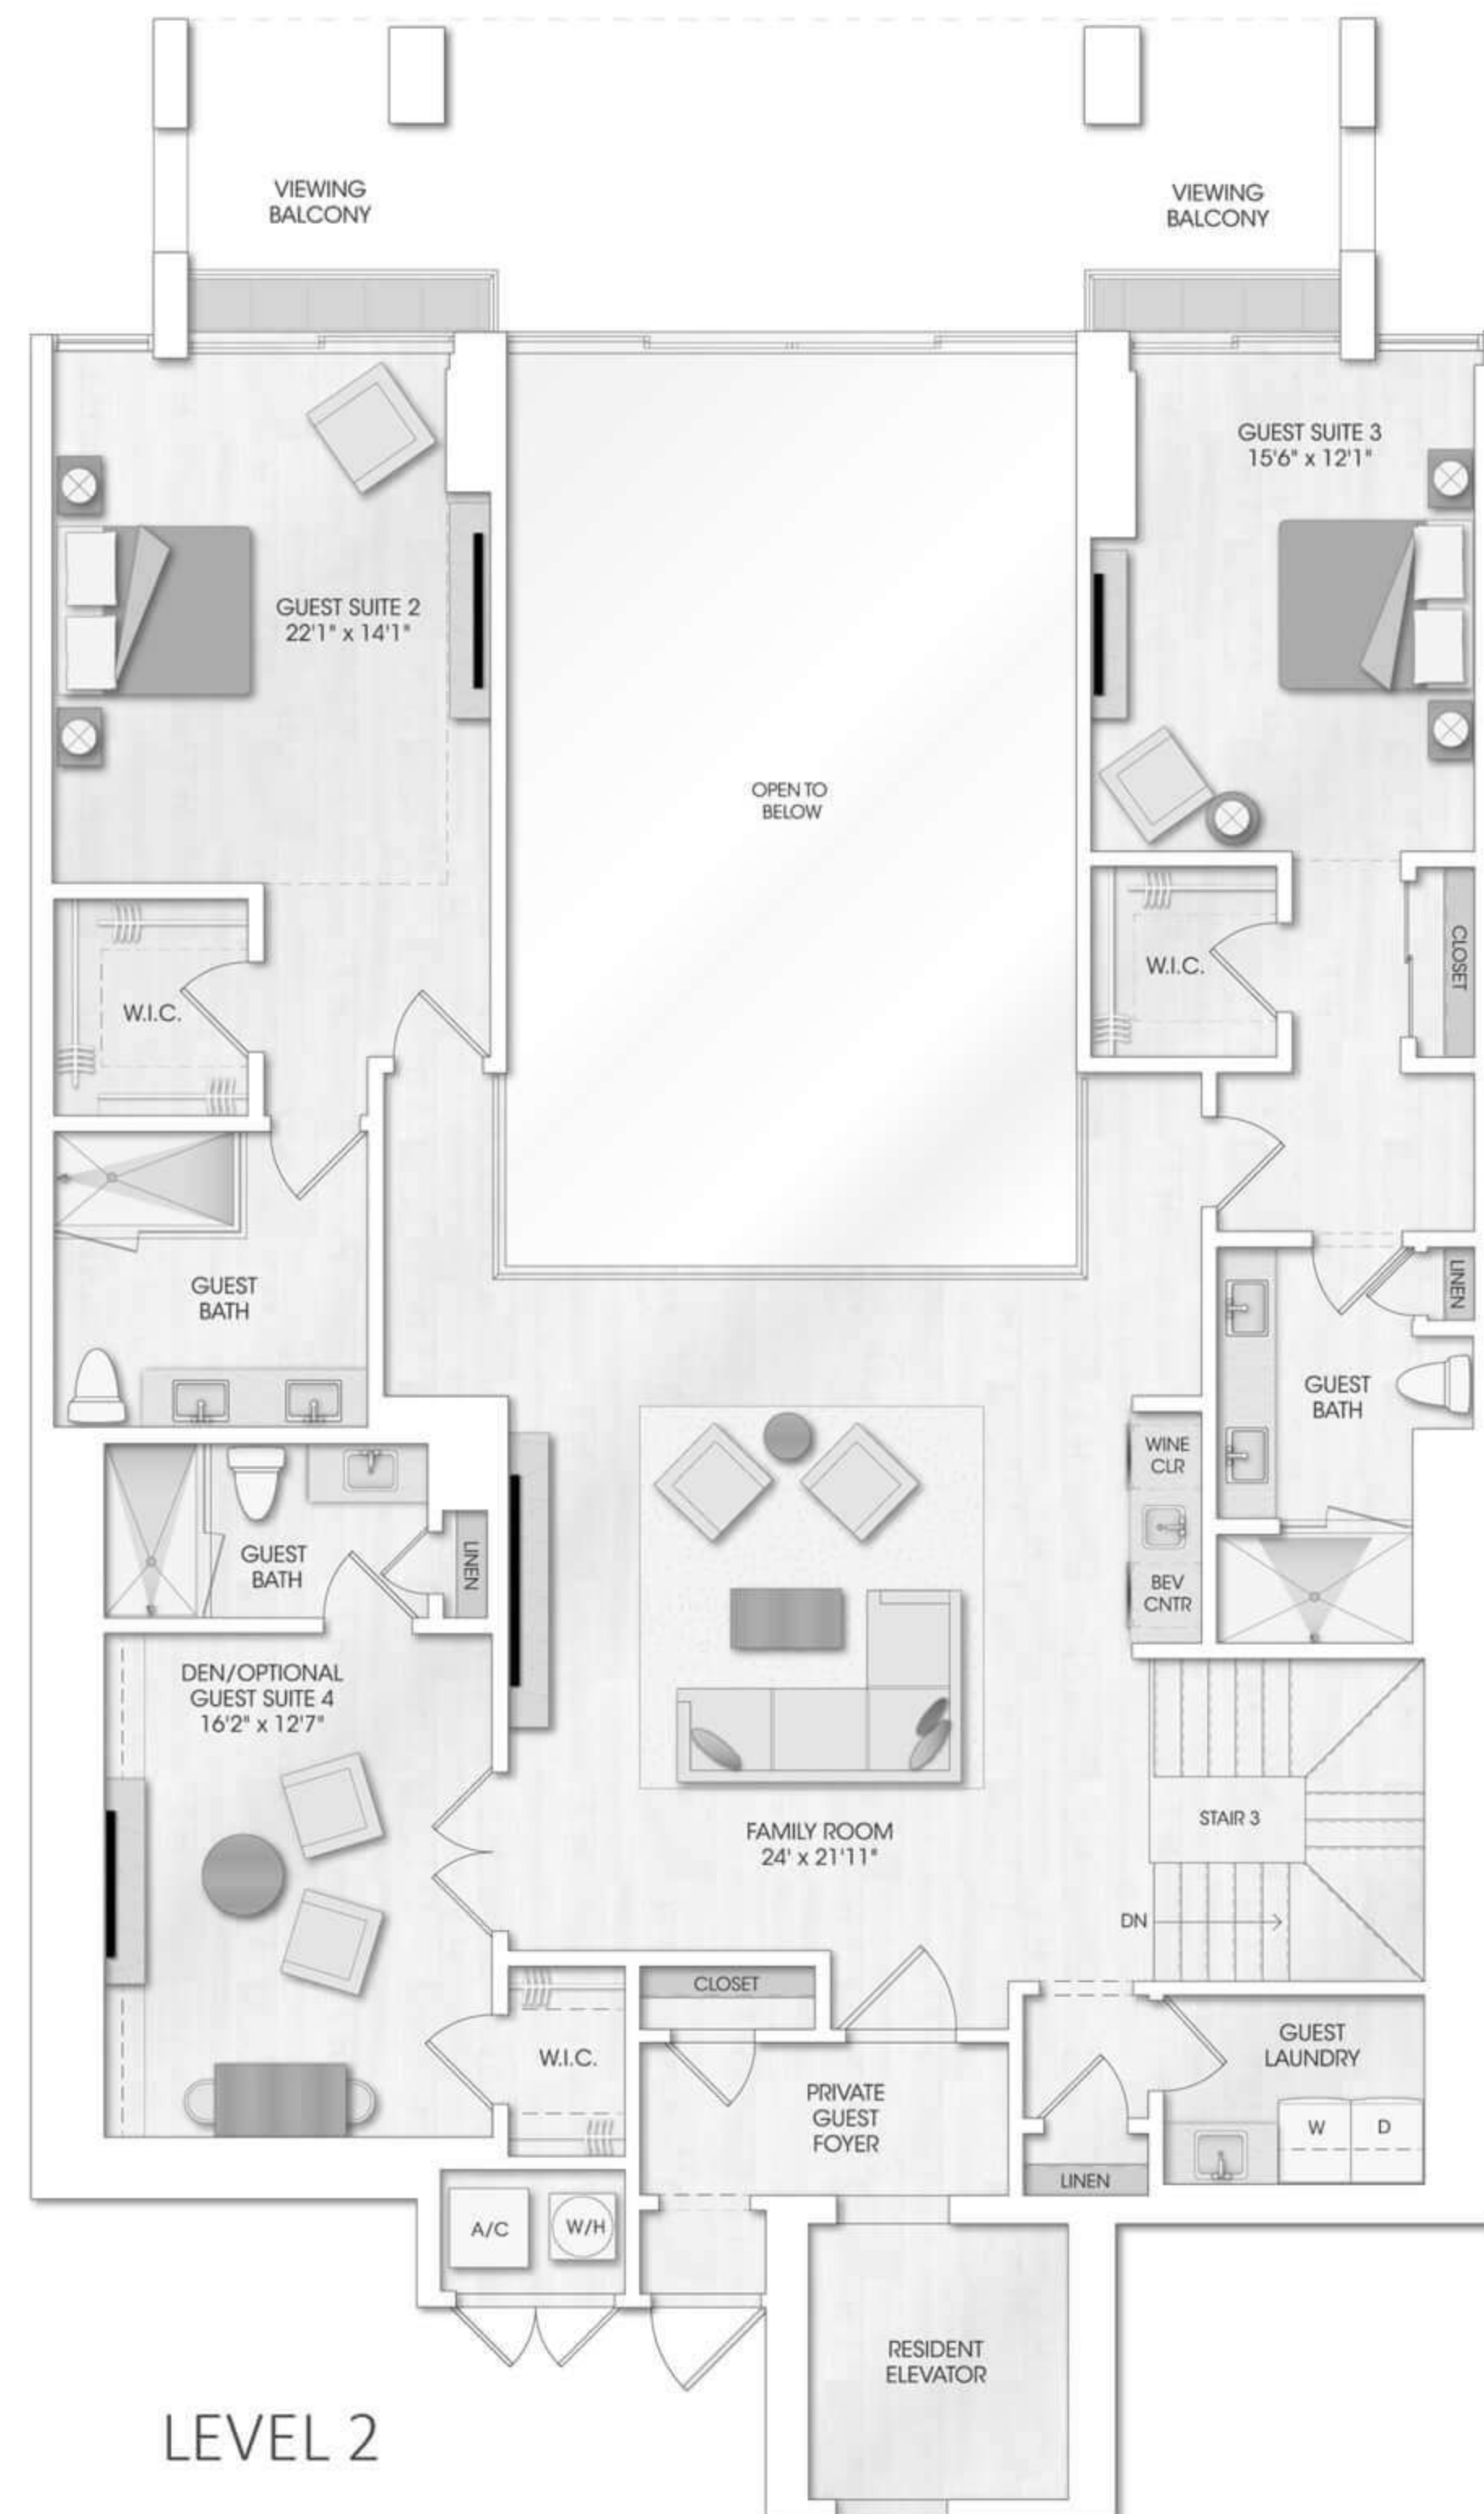

## BEACHWALK

Level: 3-11

Living Area: 2,706 SQ FT

Terrace Size: 505 SQ FT

Total Area: 3,211 SQ FT

## SEABREEZE

Level: 3-20

Living Area: 3,753 SQ FT

Terrace Size: 765 SQ FT

Total Area: 4,518 SQ FT

## SEABREEZE MIRROR

Level: 3-20

Living Area: 3,753 SQ FT

Terrace Size: 765 SQ FT

Total Area: 4,518 SQ FT

LEVEL 1

# SEAGLASS

Level: 12-19

Living Area: 4,897 SQ FT

Terrace Size: 545 SQ FT

Total Area: 5,442 SQ FT

LEVEL 2