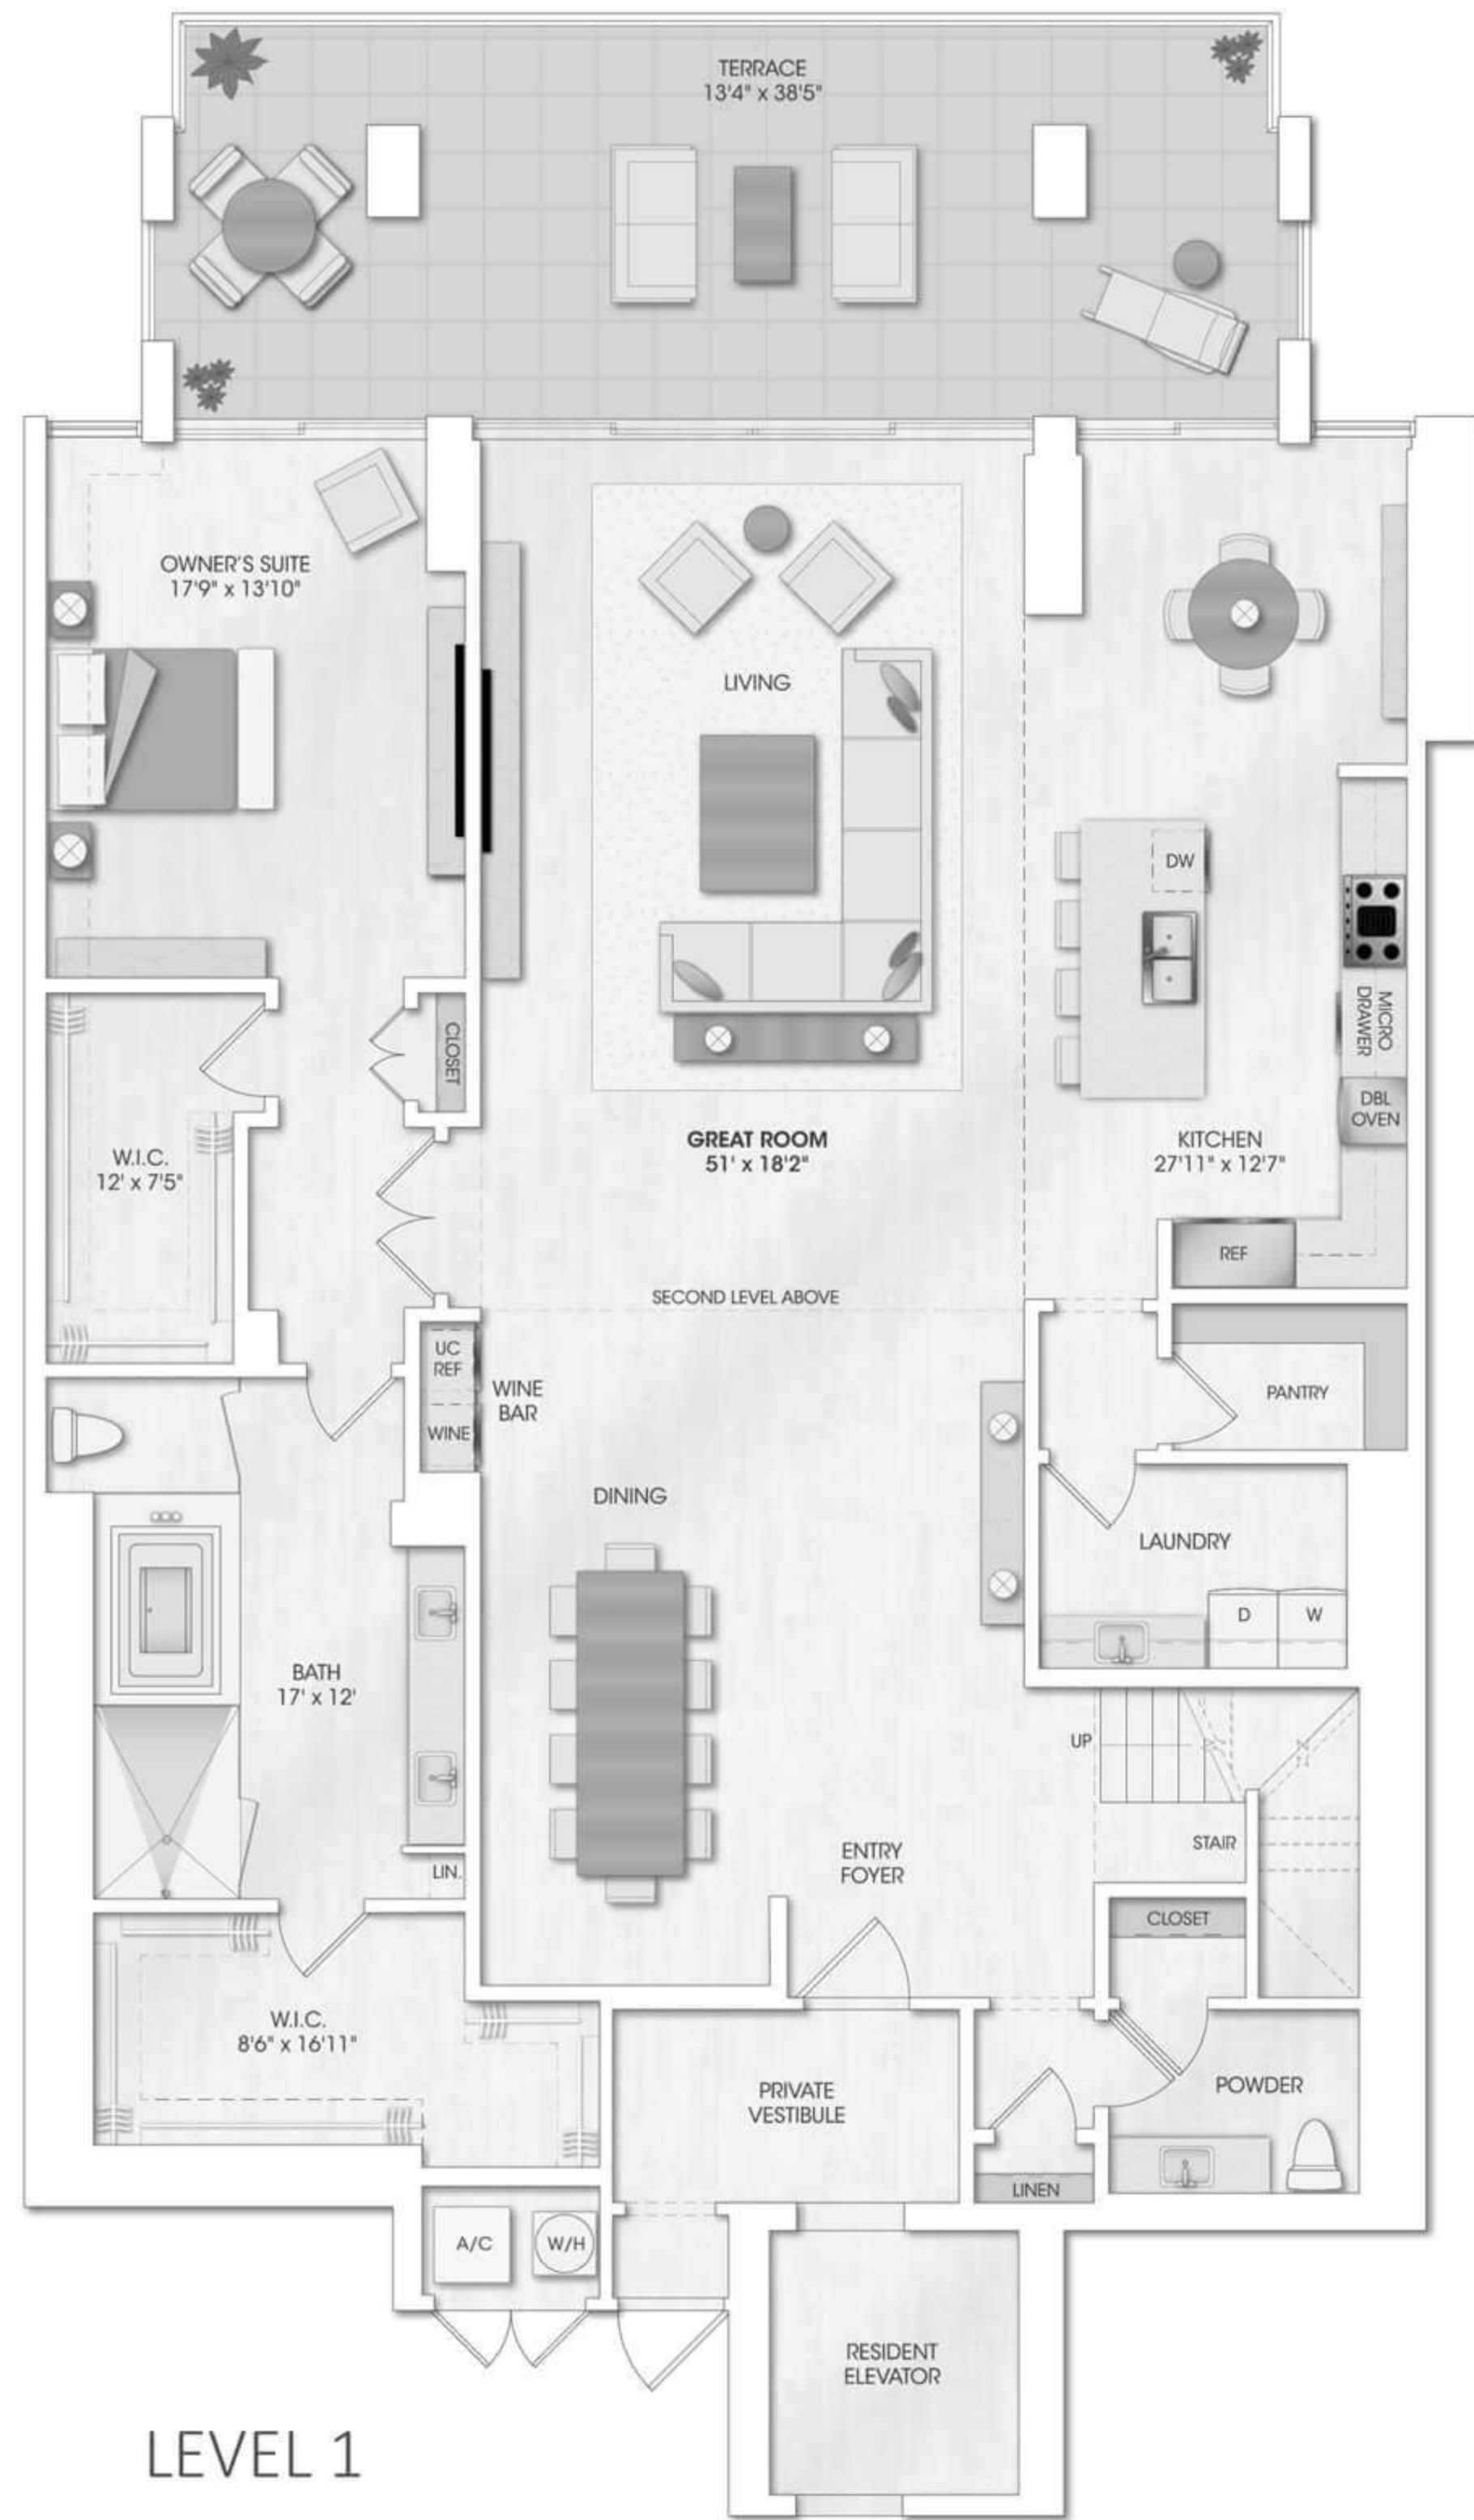

# SANDCASTLE

Level: 2

Living Area: 3,907 SQ FT

Terrace Size: 2,407 SQ FT

Total Area: 6,314 SQ FT

## BEACHWALK

Level: 3-11

Living Area: 2,706 SQ FT

Terrace Size: 505 SQ FT

Total Area: 3,211 SQ FT

## SEABREEZE

Level: 3-20

Living Area: 3,753 SQ FT

Terrace Size: 765 SQ FT

Total Area: 4,518 SQ FT

## SEABREEZE MIRROR

Level: 3-20

Living Area: 3,753 SQ FT

Terrace Size: 765 SQ FT

Total Area: 4,518 SQ FT

LEVEL 1