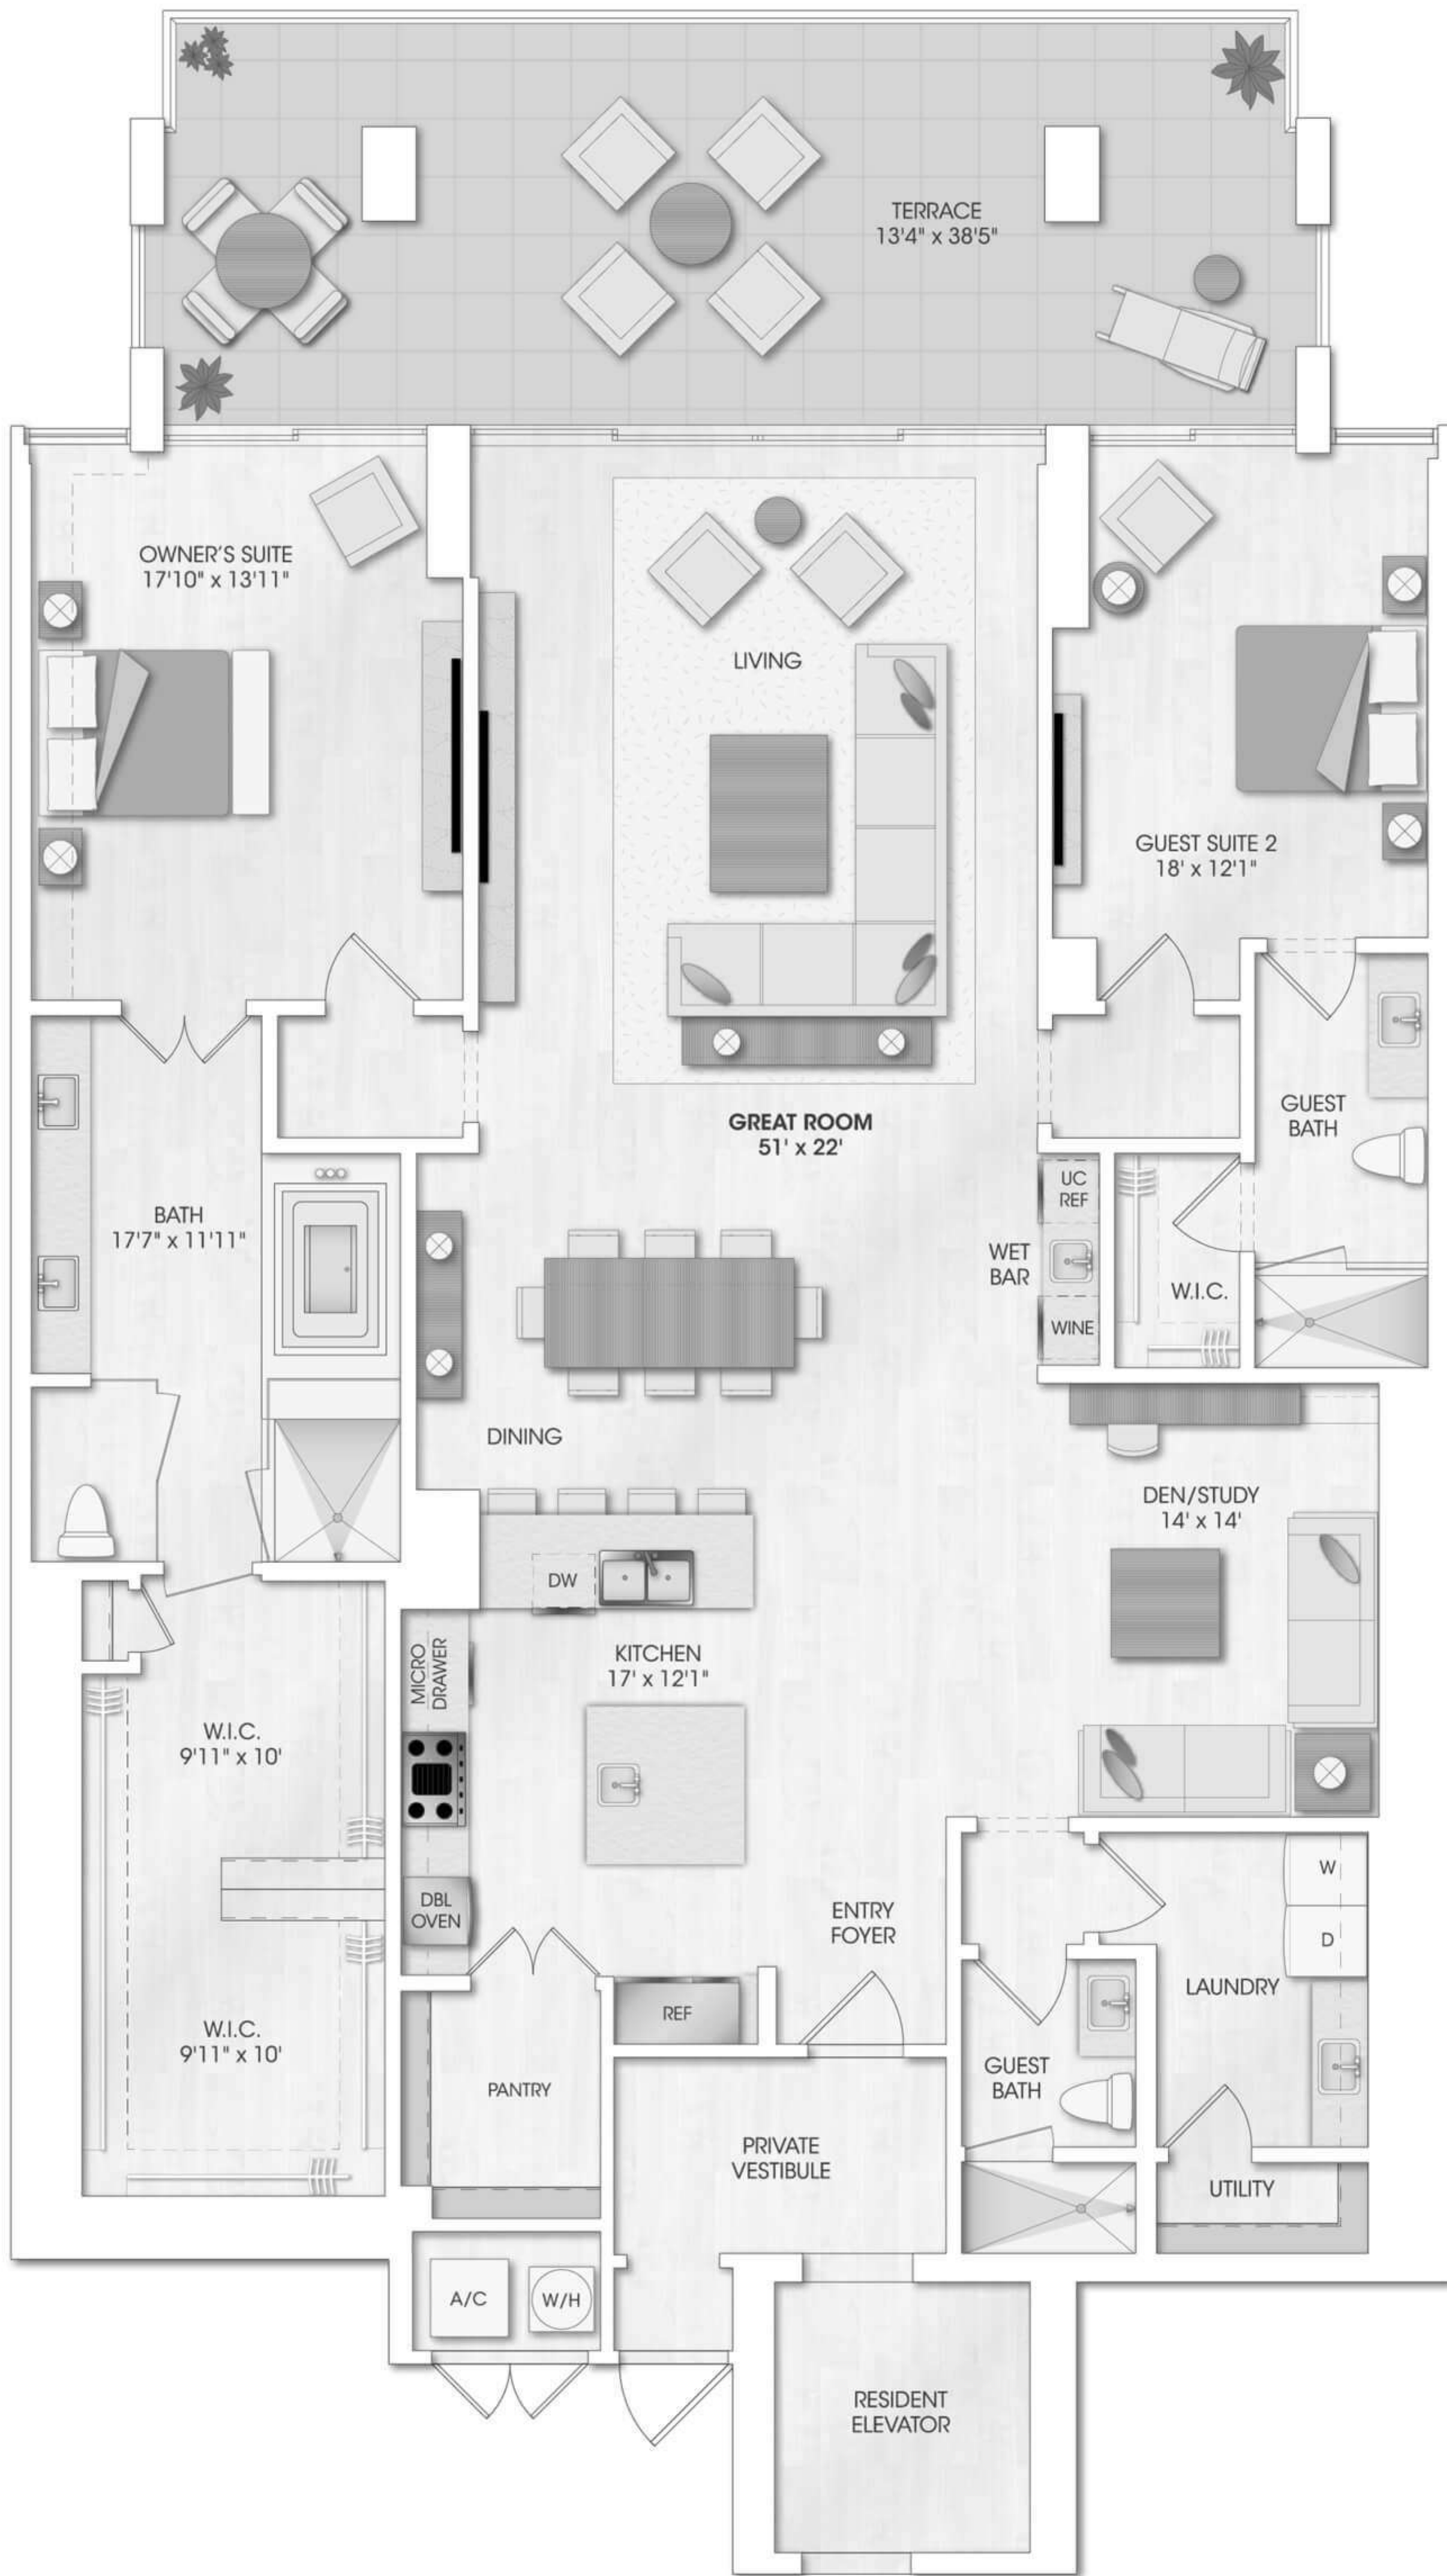

# SANDCASTLE

Level: 2

Living Area: 3,907 SQ FT

Terrace Size: 2,407 SQ FT

Total Area: 6,314 SQ FT

## BEACHWALK

Level: 3-11

Living Area: 2,706 SQ FT

Terrace Size: 505 SQ FT

Total Area: 3,211 SQ FT

## SEABREEZE

Level: 3-20

Living Area: 3,753 SQ FT

Terrace Size: 765 SQ FT

Total Area: 4,518 SQ FT

## SEABREEZE MIRROR

Level: 3-20

Living Area: 3,753 SQ FT

Terrace Size: 765 SQ FT

Total Area: 4,518 SQ FT

LEVEL 1