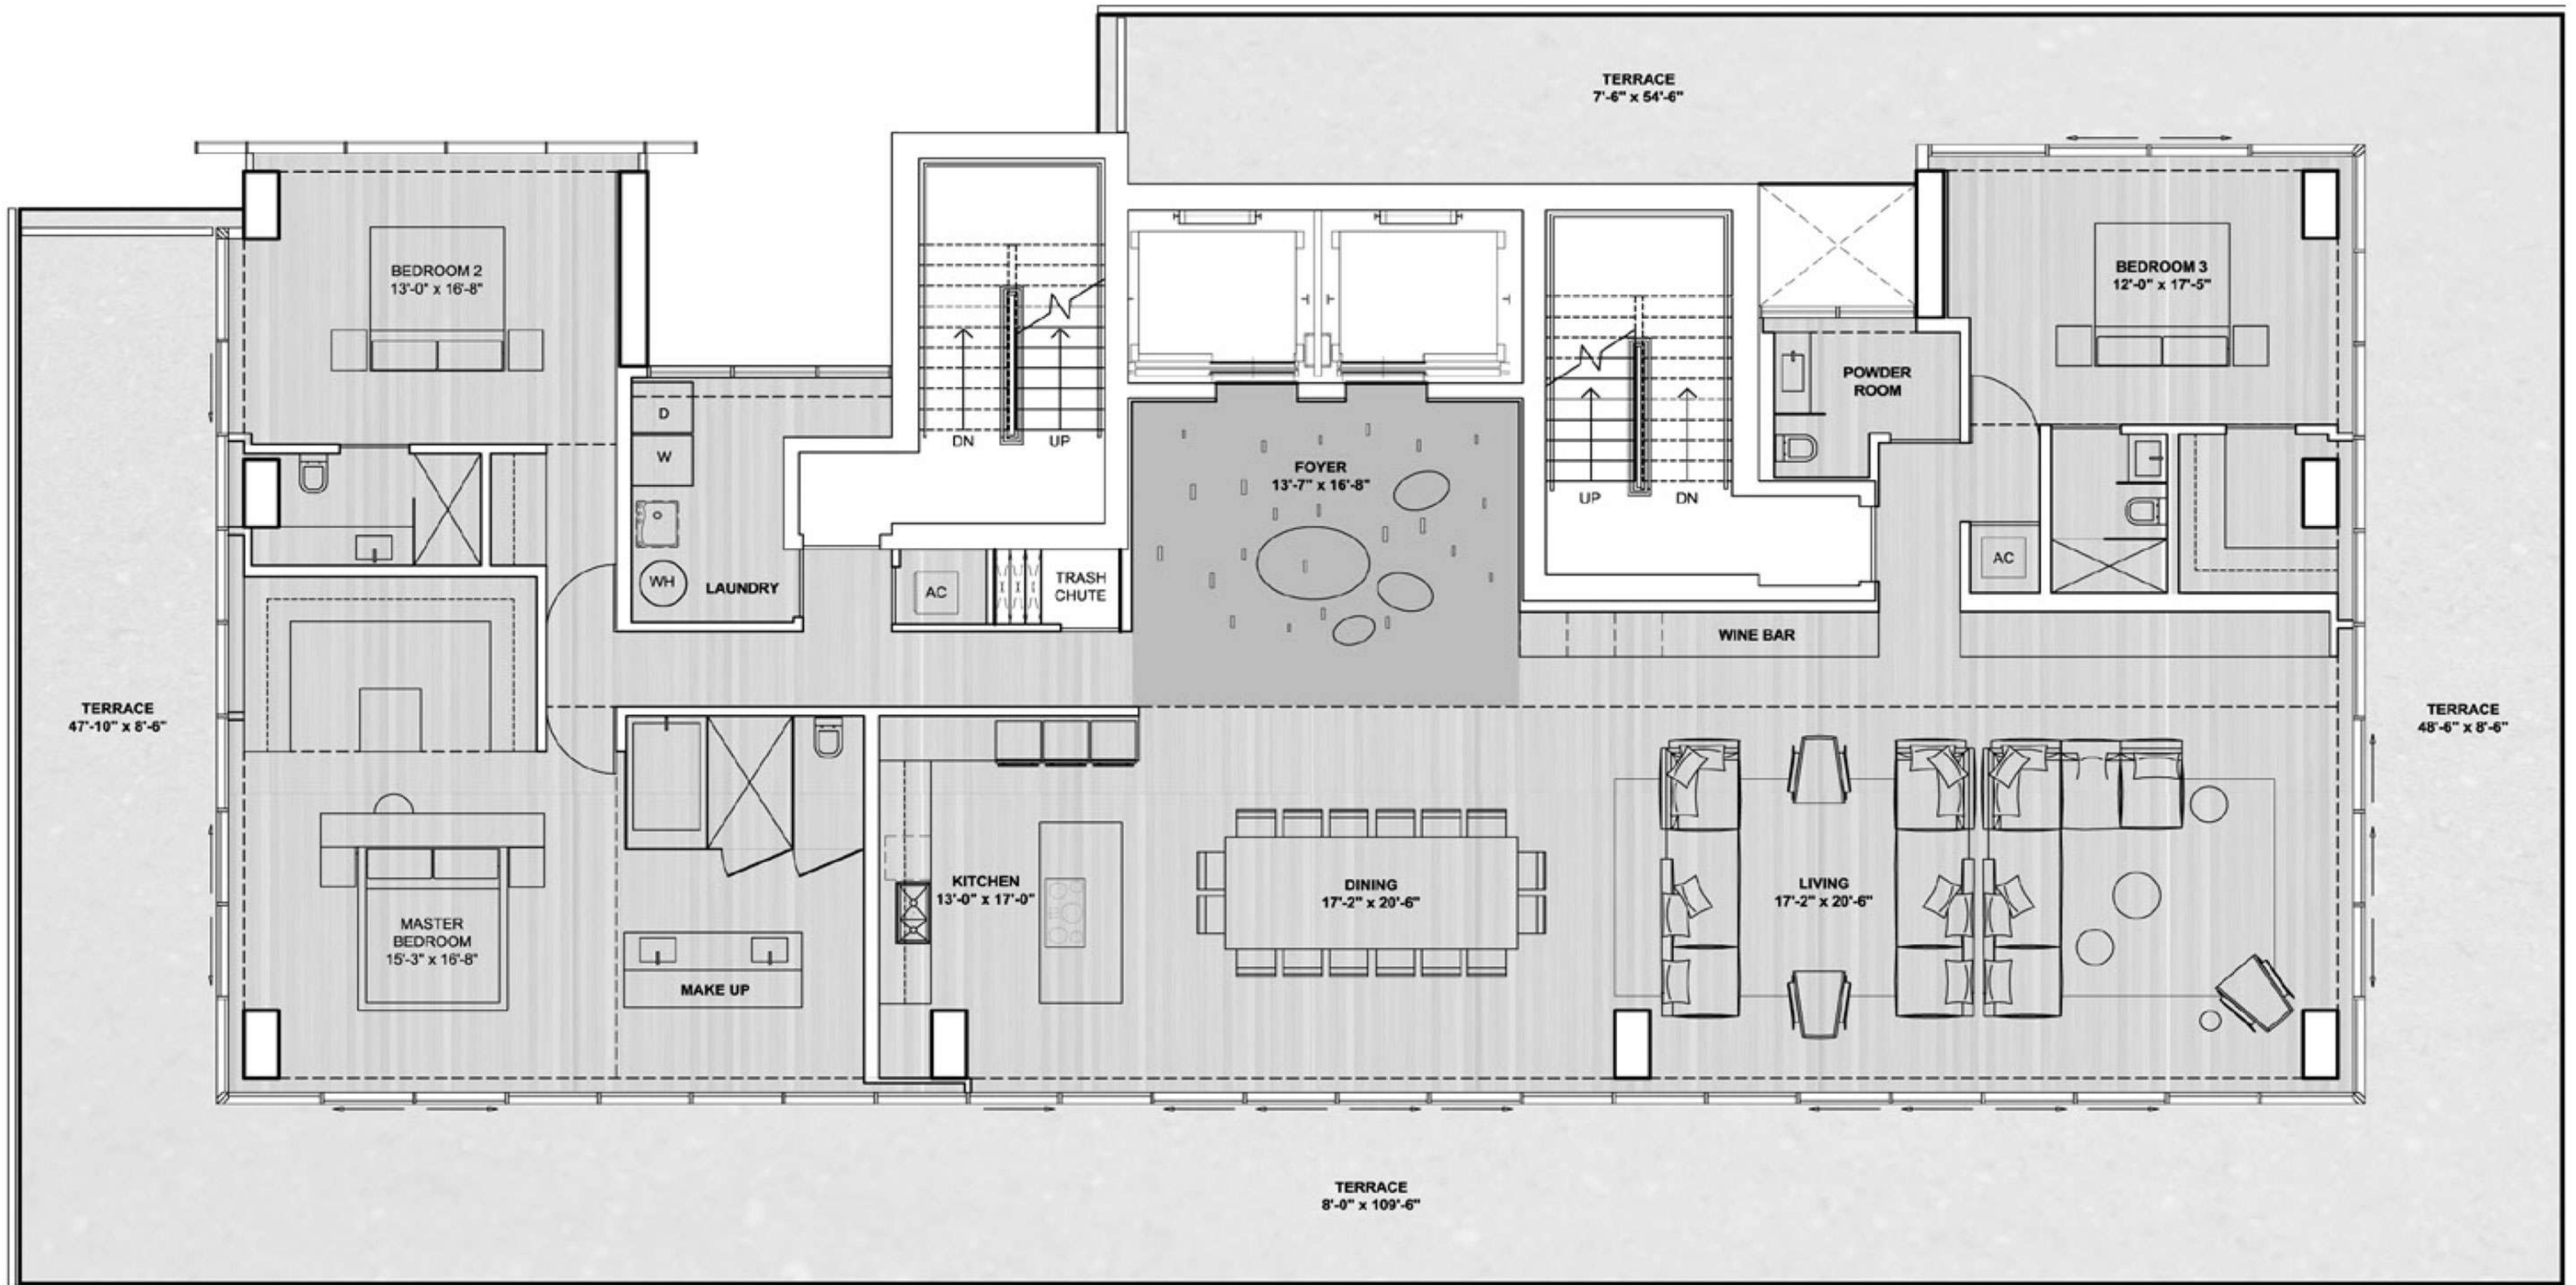

Residence One
 Sixth / Seventh Floor
 2 Bedroom

Total Areas	Sq. Ft
Internal	1,938
Terrace	2,039
Total	3,977

Residence One
 Sixth / Seventh Floor
 3 Bedroom

Total Areas

Sq. Ft

Internal	1,938
Terrace	2,039
Total	3,977

Residence Three /
 Eighth–Fifteenth Floor
 3 Bedroom

Total Areas	Sq. Ft
Internal	3,389
Terrace	2,005
Total	5,394

Residence Three /
Eighth–Fifteenth Floor
4 Bedroom

Total Areas	Sq. Ft
Internal	3,389
Terrace	2,005
Total	5,394