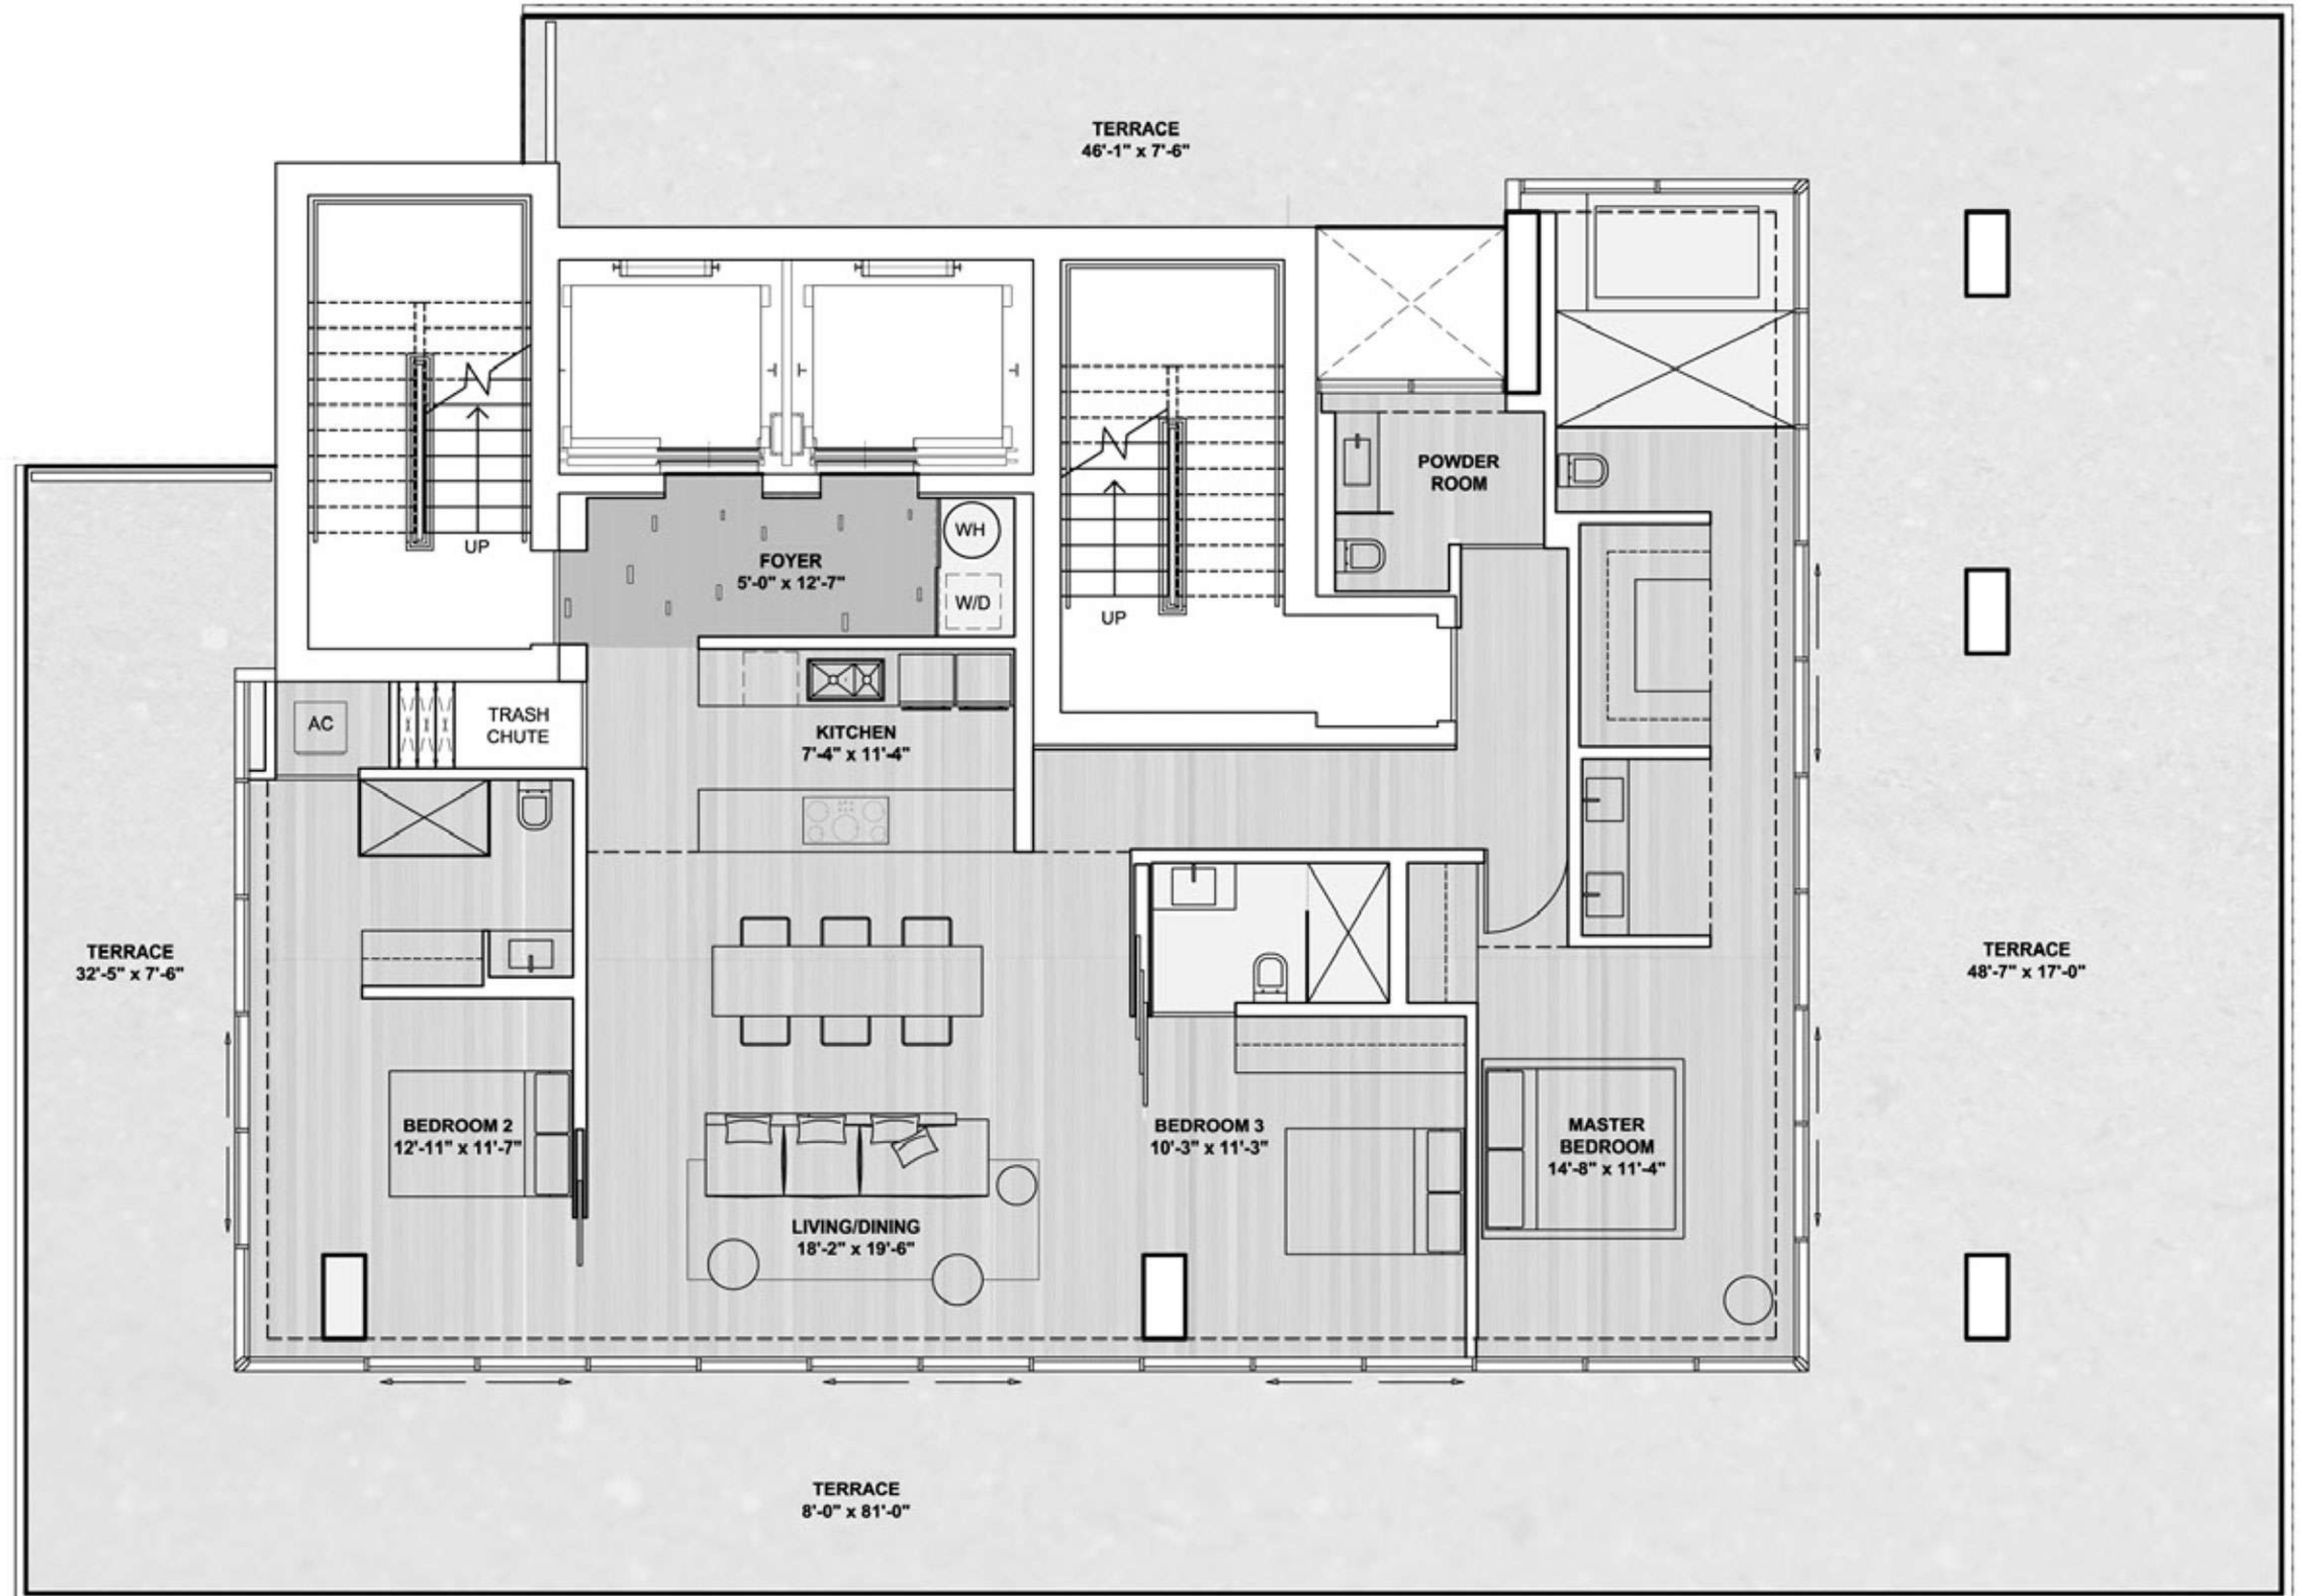

Residence One
 Sixth / Seventh Floor
 2 Bedroom

Total Areas	Sq. Ft
Internal	1,938
Terrace	2,039
Total	3,977

Residence One
 Sixth / Seventh Floor
 3 Bedroom

Total Areas

Sq. Ft

Internal	1,938
Terrace	2,039
Total	3,977

Residence Three /
 Eighth–Fifteenth Floor
 3 Bedroom

Total Areas	Sq. Ft
Internal	3,389
Terrace	2,005
Total	5,394

Residence Three /
Eighth–Fifteenth Floor
4 Bedroom

Total Areas	Sq. Ft
Internal	3,389
Terrace	2,005
Total	5,394