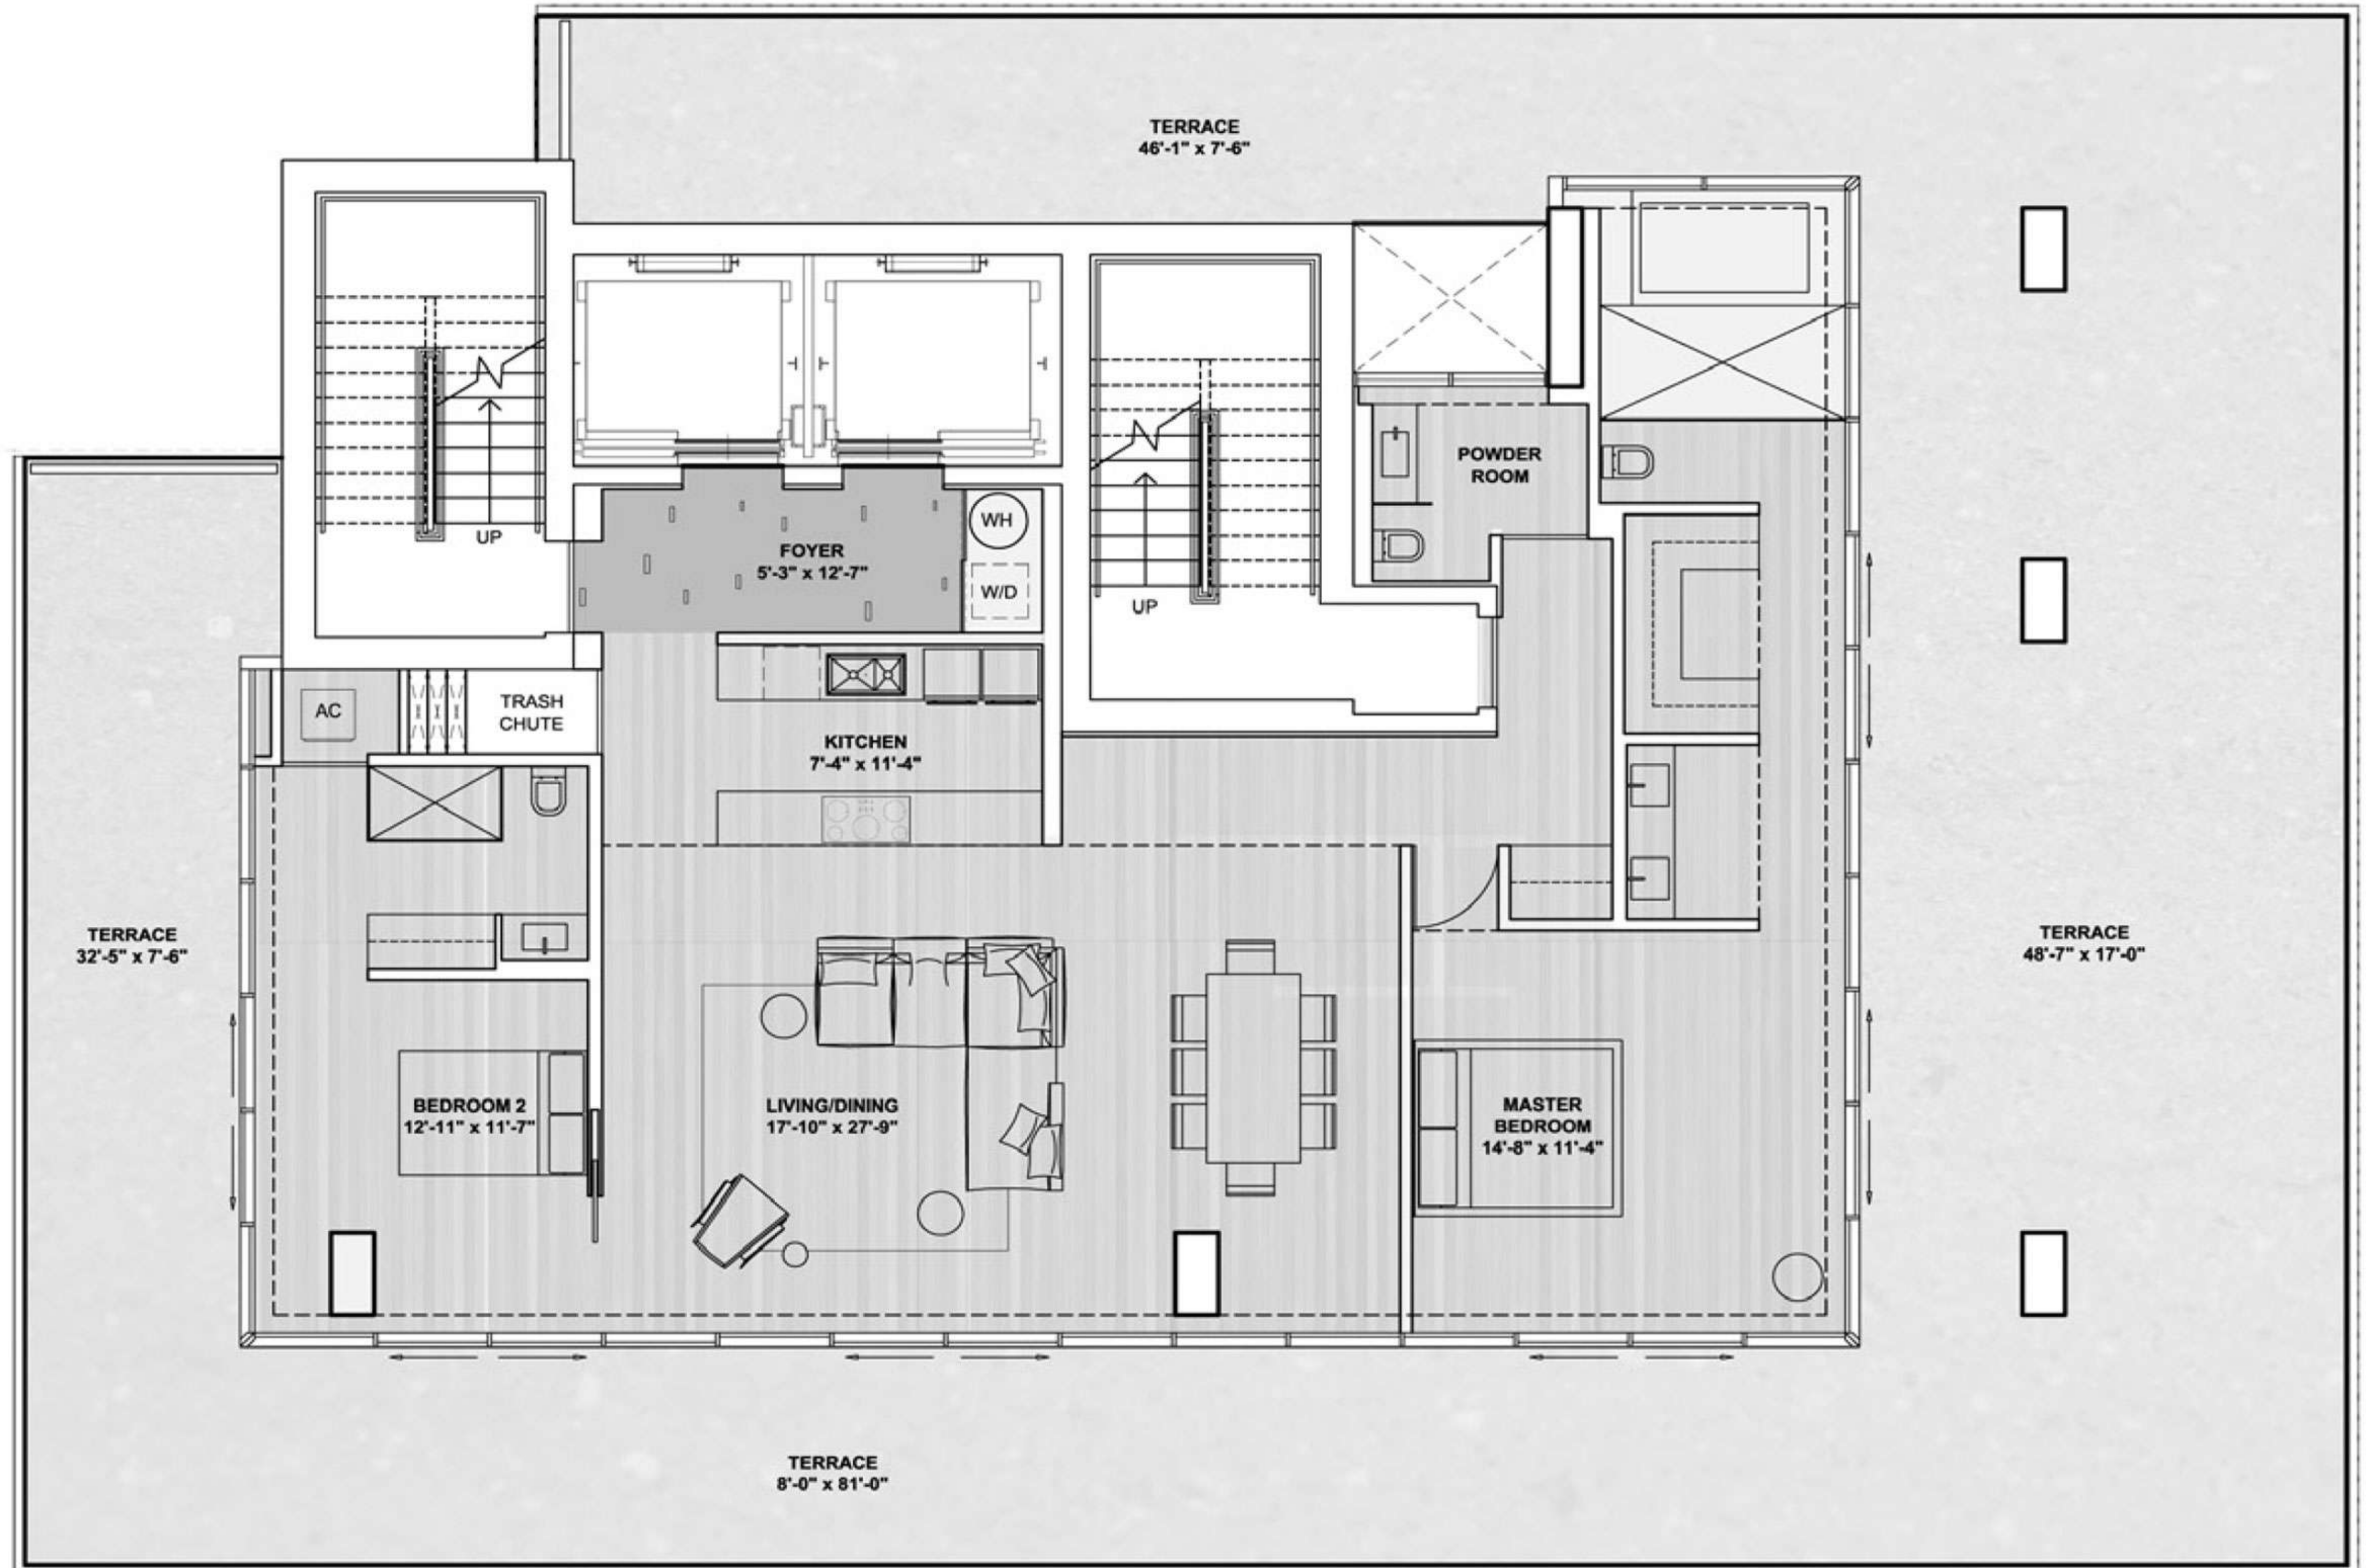

Residence One
 Sixth / Seventh Floor
 2 Bedroom

Total Areas	Sq. Ft
Internal	1,938
Terrace	2,039
Total	3,977

Residence One
 Sixth / Seventh Floor
 3 Bedroom

Total Areas

Sq. Ft

Internal	1,938
Terrace	2,039
Total	3,977

Residence Three /
 Eighth–Fifteenth Floor
 3 Bedroom

Total Areas	Sq. Ft
Internal	3,389
Terrace	2,005
Total	5,394

Residence Three /
Eighth–Fifteenth Floor
4 Bedroom

Total Areas	Sq. Ft
Internal	3,389
Terrace	2,005
Total	5,394