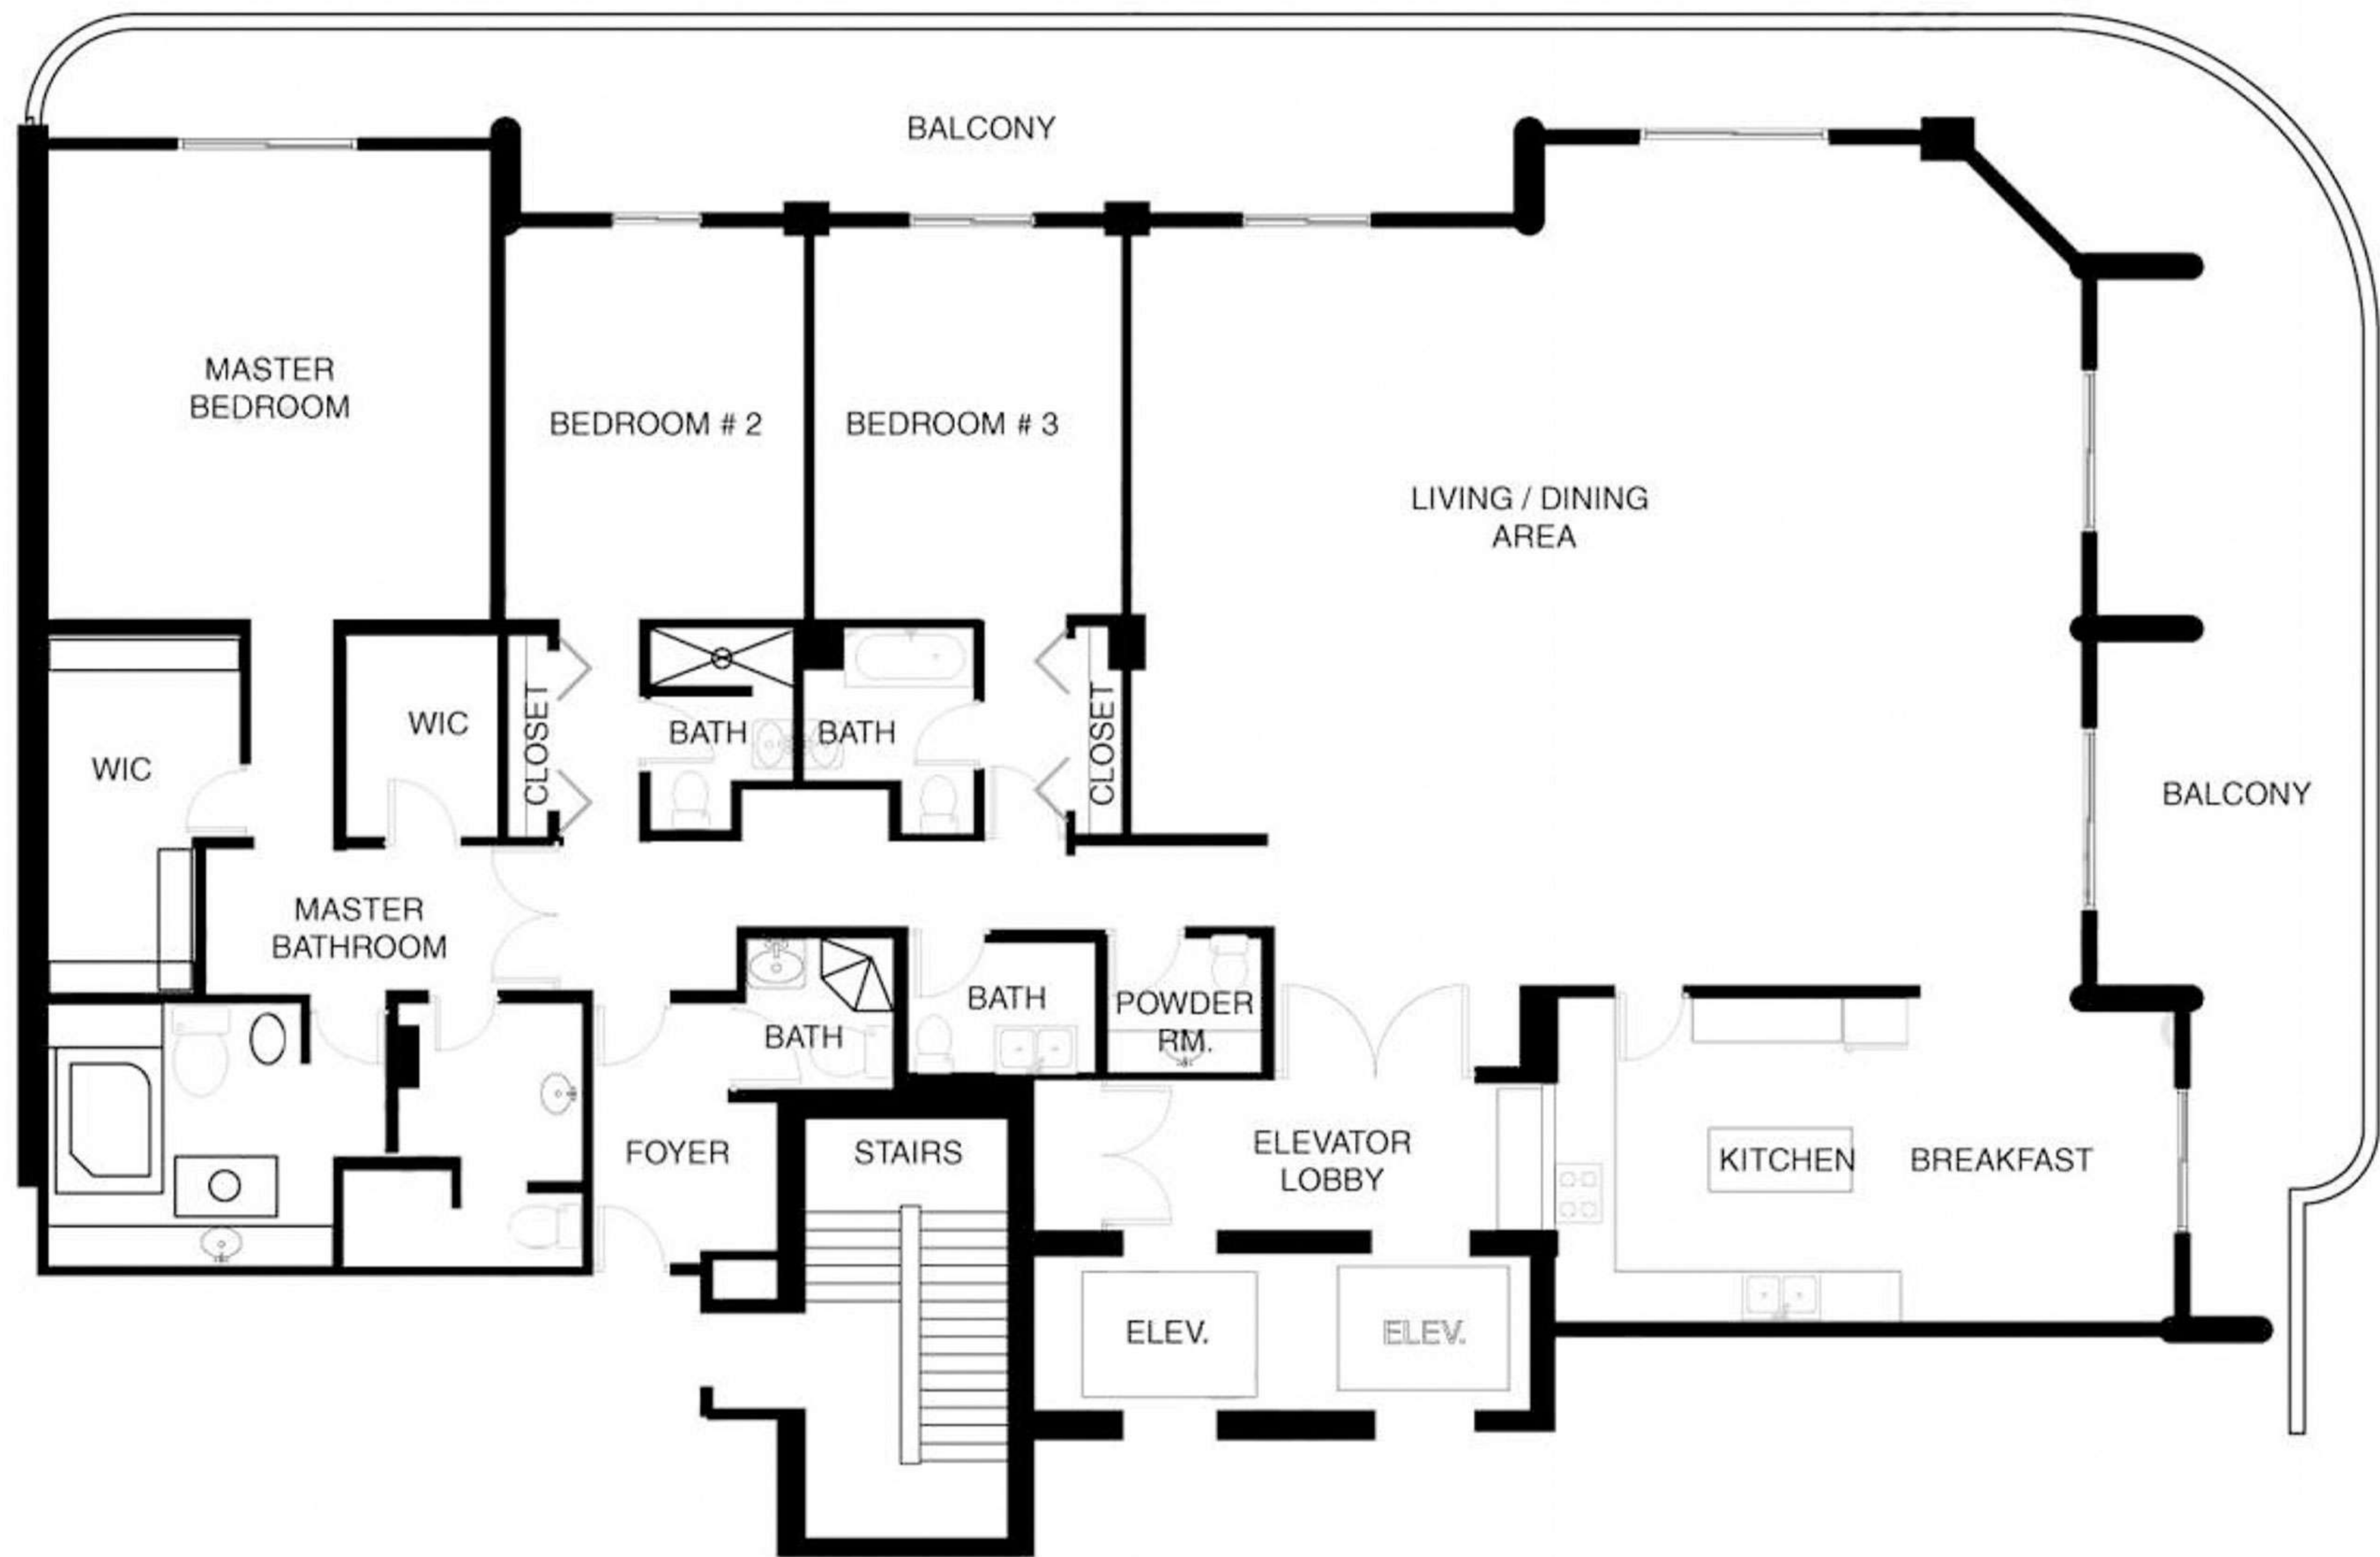

MODEL	Line/Unit	Floor	Bed/Baths	Square Feet		Square Meters	
				Interior	Balcony	Interior	Balcony
Unit G	02	10	3 / 4.5	3630		337.23	

MODEL	Line/Unit	Floor	Bed/Baths	Square Feet		Square Meters	
				Interior	Balcony	Interior	Balcony
Unit C	03	2-18	2 / 2.5	2050		190.45	

MODEL	Line/Unit	Floor	Bed/Baths	Square Feet		Square Meters	
				Interior	Balcony	Interior	Balcony
Unit D	04	2-18	2 / 2.5	2210		205.31	

MODEL	Line/Unit	Floor	Bed/Baths	Square Feet		Square Meters	
				Interior	Balcony	Interior	Balcony
Unit H	04	10	1 / 1.5	1690		157	

MODEL	Line/Unit	Floor	Bed/Baths	Square Feet		Square Meters	
				Interior	Balcony	Interior	Balcony
Unit A/B	01,02	2-18	2 / 3.5	3110		288.92	

MODEL	Line/Unit	Floor	Bed/Baths	Square Feet		Square Meters	
				Interior	Balcony	Interior	Balcony
Unit E/F	05,06	2-18	3 / 5	3690		342.81	