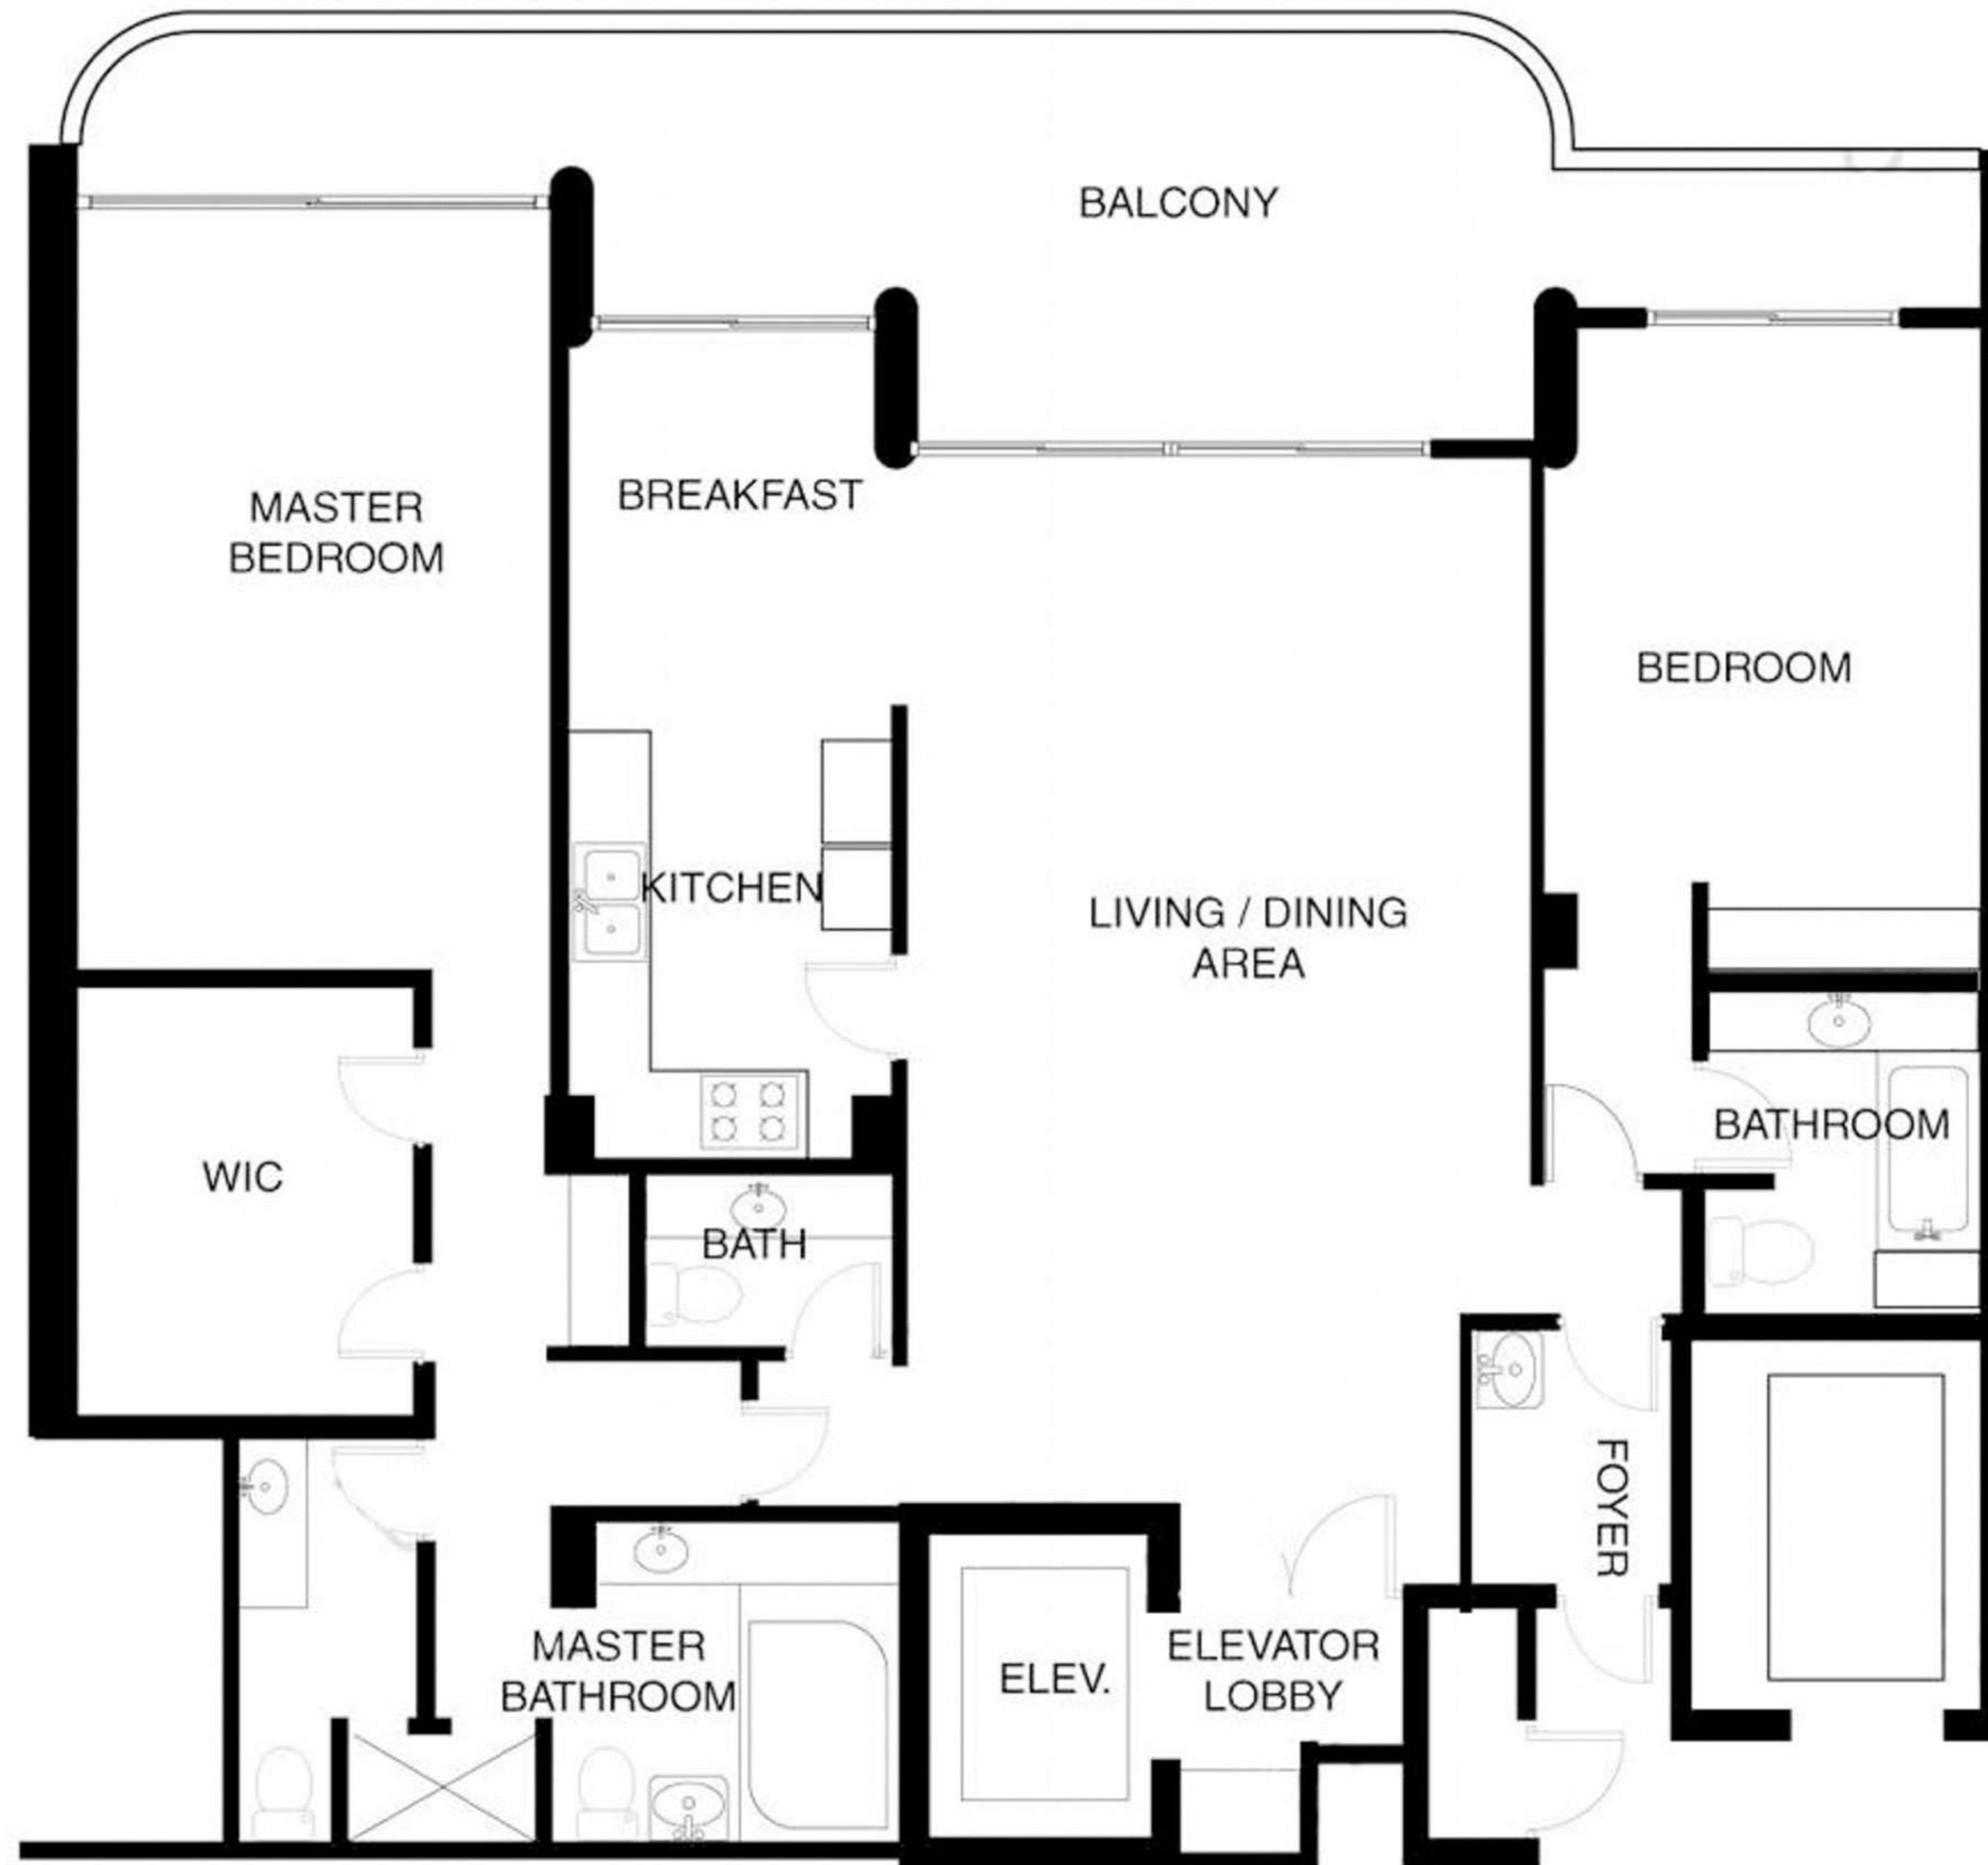

MODEL	Line/Unit	Floor	Bed/Baths	Square Feet		Square Meters	
				Interior	Balcony	Interior	Balcony
Unit G	02	10	3 / 4.5	3630		337.23	

MODEL	Line/Unit	Floor	Bed/Baths	Square Feet		Square Meters	
				Interior	Balcony	Interior	Balcony
Unit C	03	2-18	2 / 2.5	2050		190.45	

MODEL	Line/Unit	Floor	Bed/Baths	Square Feet		Square Meters	
				Interior	Balcony	Interior	Balcony
Unit D	04	2-18	2 / 2.5	2210		205.31	

MODEL	Line/Unit	Floor	Bed/Baths	Square Feet		Square Meters	
				Interior	Balcony	Interior	Balcony
Unit H	04	10	1 / 1.5	1690		157	

MODEL	Line/Unit	Floor	Bed/Baths	Square Feet		Square Meters	
				Interior	Balcony	Interior	Balcony
Unit A/B	01,02	2-18	2 / 3.5	3110		288.92	

MODEL	Line/Unit	Floor	Bed/Baths	Square Feet		Square Meters	
				Interior	Balcony	Interior	Balcony
Unit E/F	05,06	2-18	3 / 5	3690		342.81	