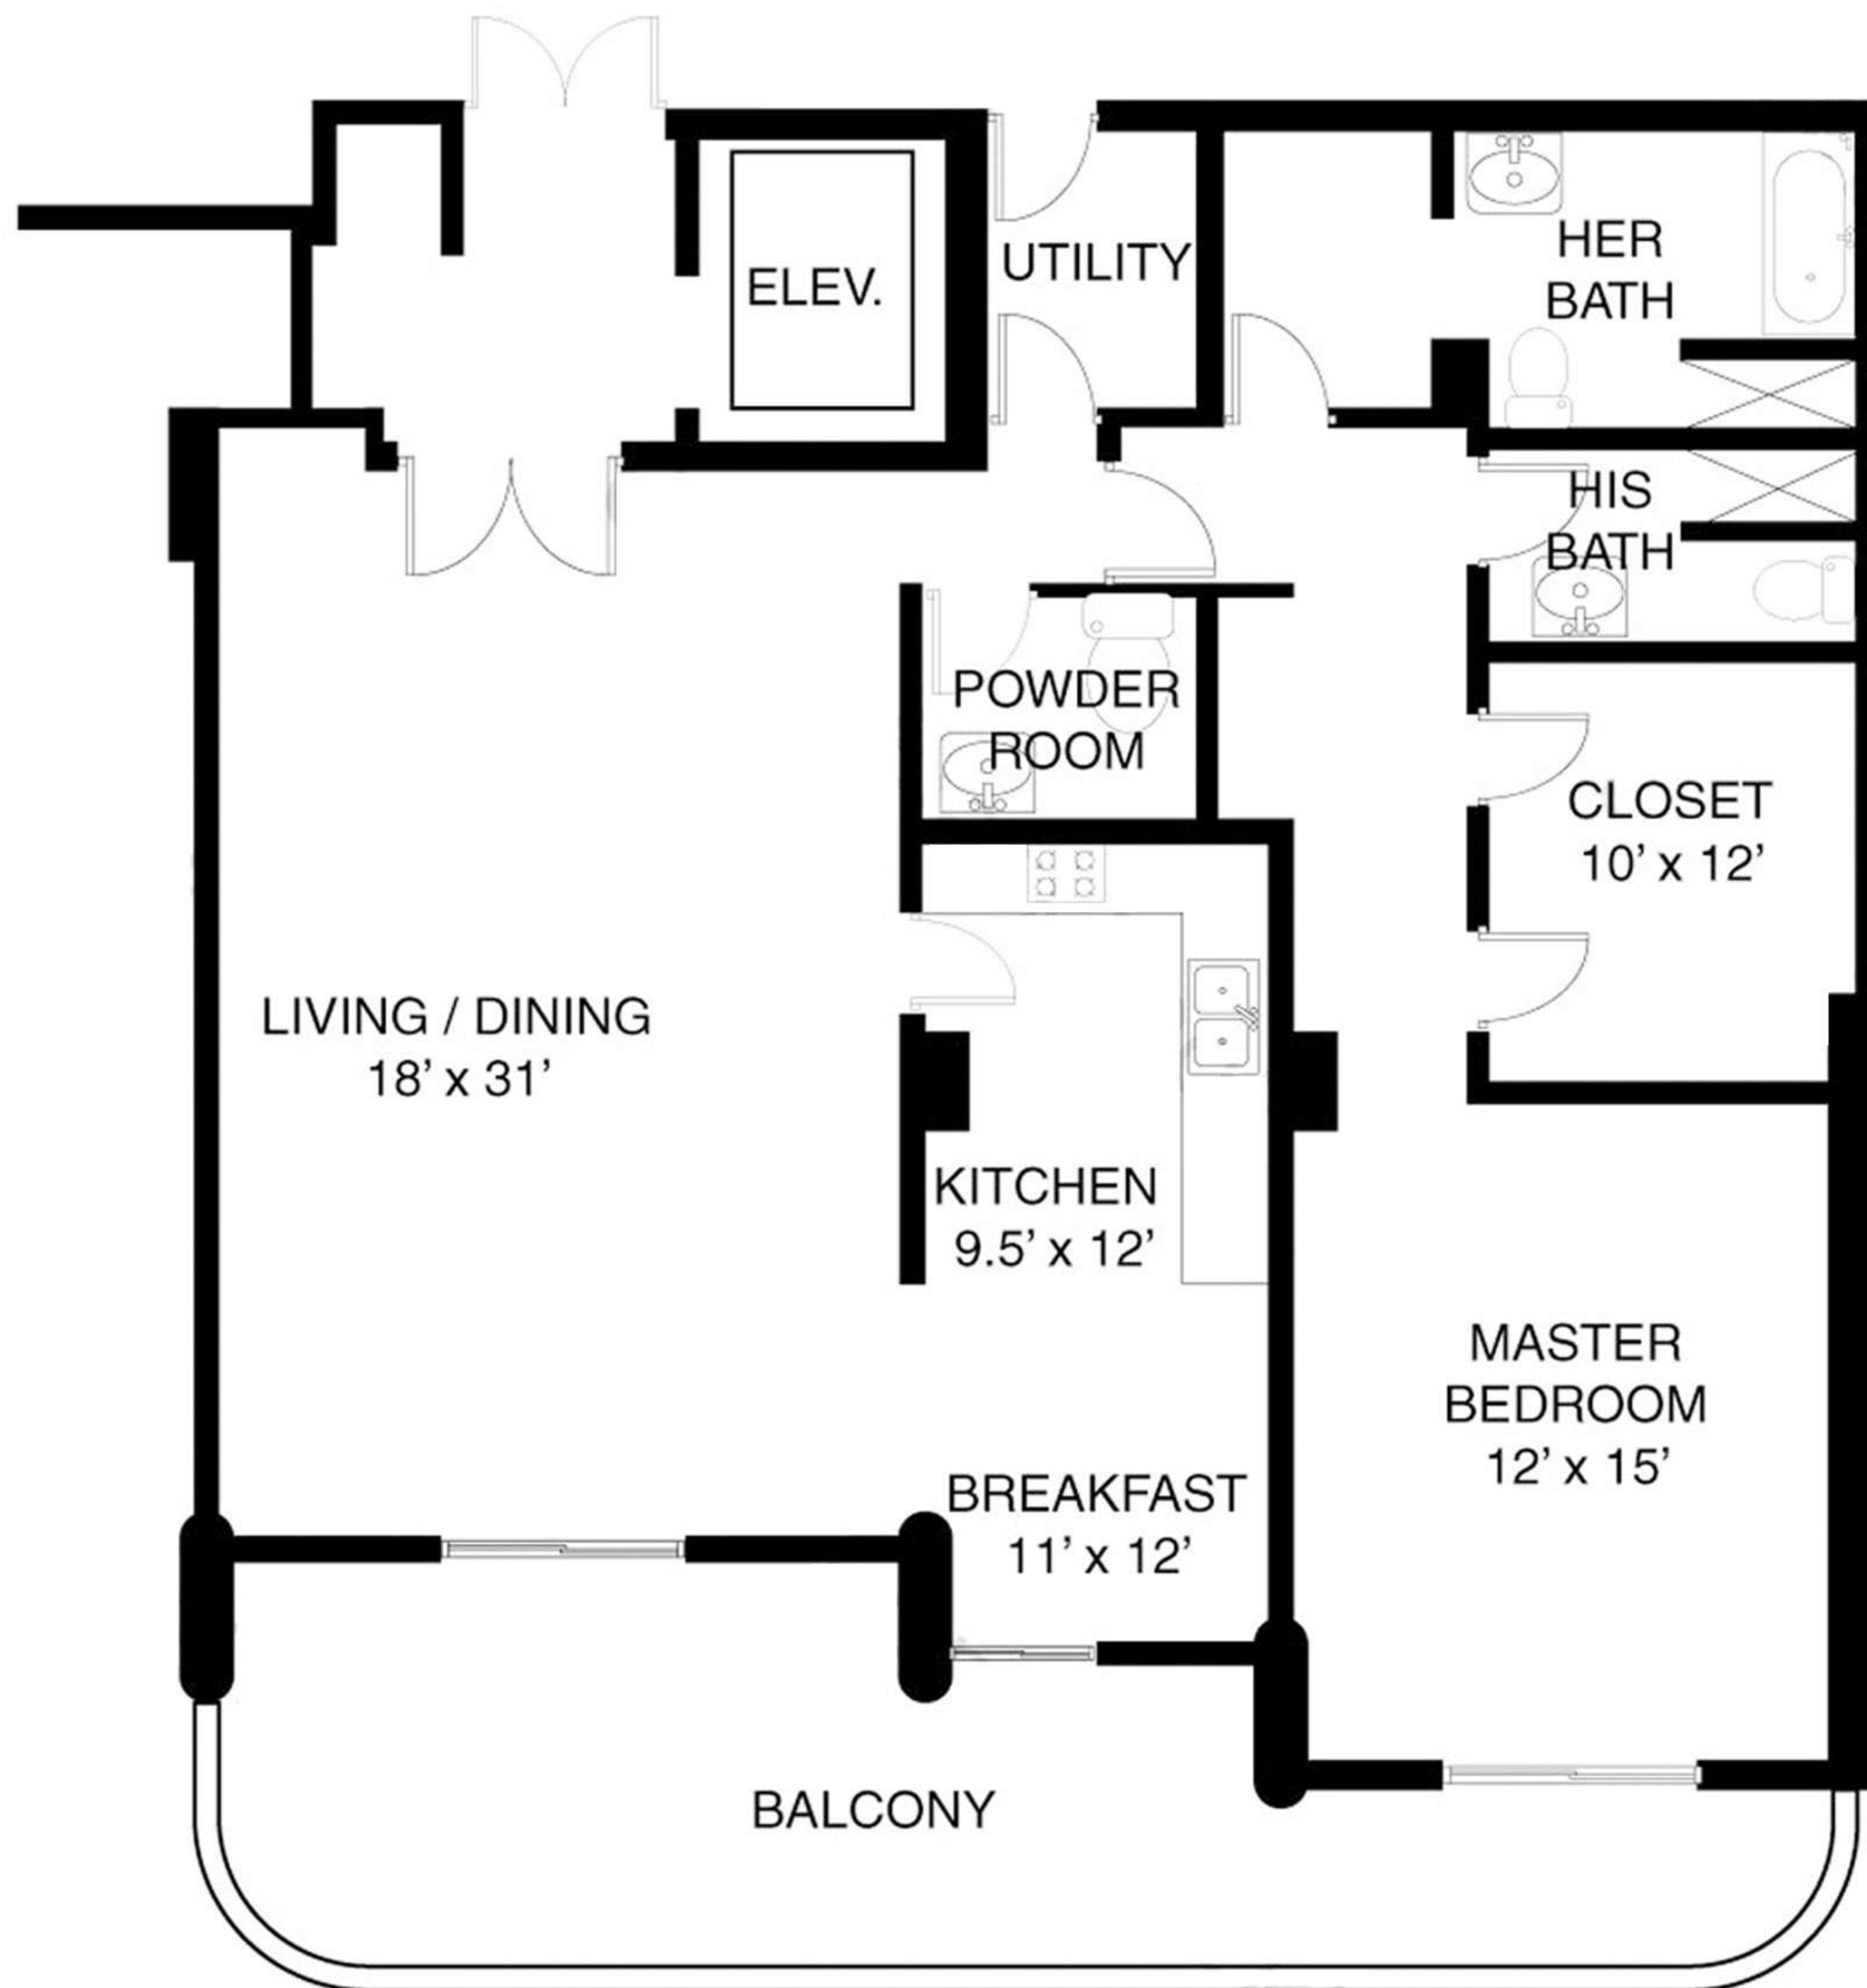

MODEL	Line/Unit	Floor	Bed/Baths	Square Feet		Square Meters	
				Interior	Balcony	Interior	Balcony
Unit G	02	10	3 / 4.5	3630		337.23	

MODEL	Line/Unit	Floor	Bed/Baths	Square Feet		Square Meters	
				Interior	Balcony	Interior	Balcony
Unit C	03	2-18	2 / 2.5	2050		190.45	

MODEL	Line/Unit	Floor	Bed/Baths	Square Feet		Square Meters	
				Interior	Balcony	Interior	Balcony
Unit D	04	2-18	2 / 2.5	2210		205.31	

MODEL	Line/Unit	Floor	Bed/Baths	Square Feet		Square Meters	
				Interior	Balcony	Interior	Balcony
Unit H	04	10	1 / 1.5	1690		157	

MODEL	Line/Unit	Floor	Bed/Baths	Square Feet		Square Meters	
				Interior	Balcony	Interior	Balcony
Unit A/B	01,02	2-18	2 / 3.5	3110		288.92	

MODEL	Line/Unit	Floor	Bed/Baths	Square Feet		Square Meters	
				Interior	Balcony	Interior	Balcony
Unit E/F	05,06	2-18	3 / 5	3690		342.81	