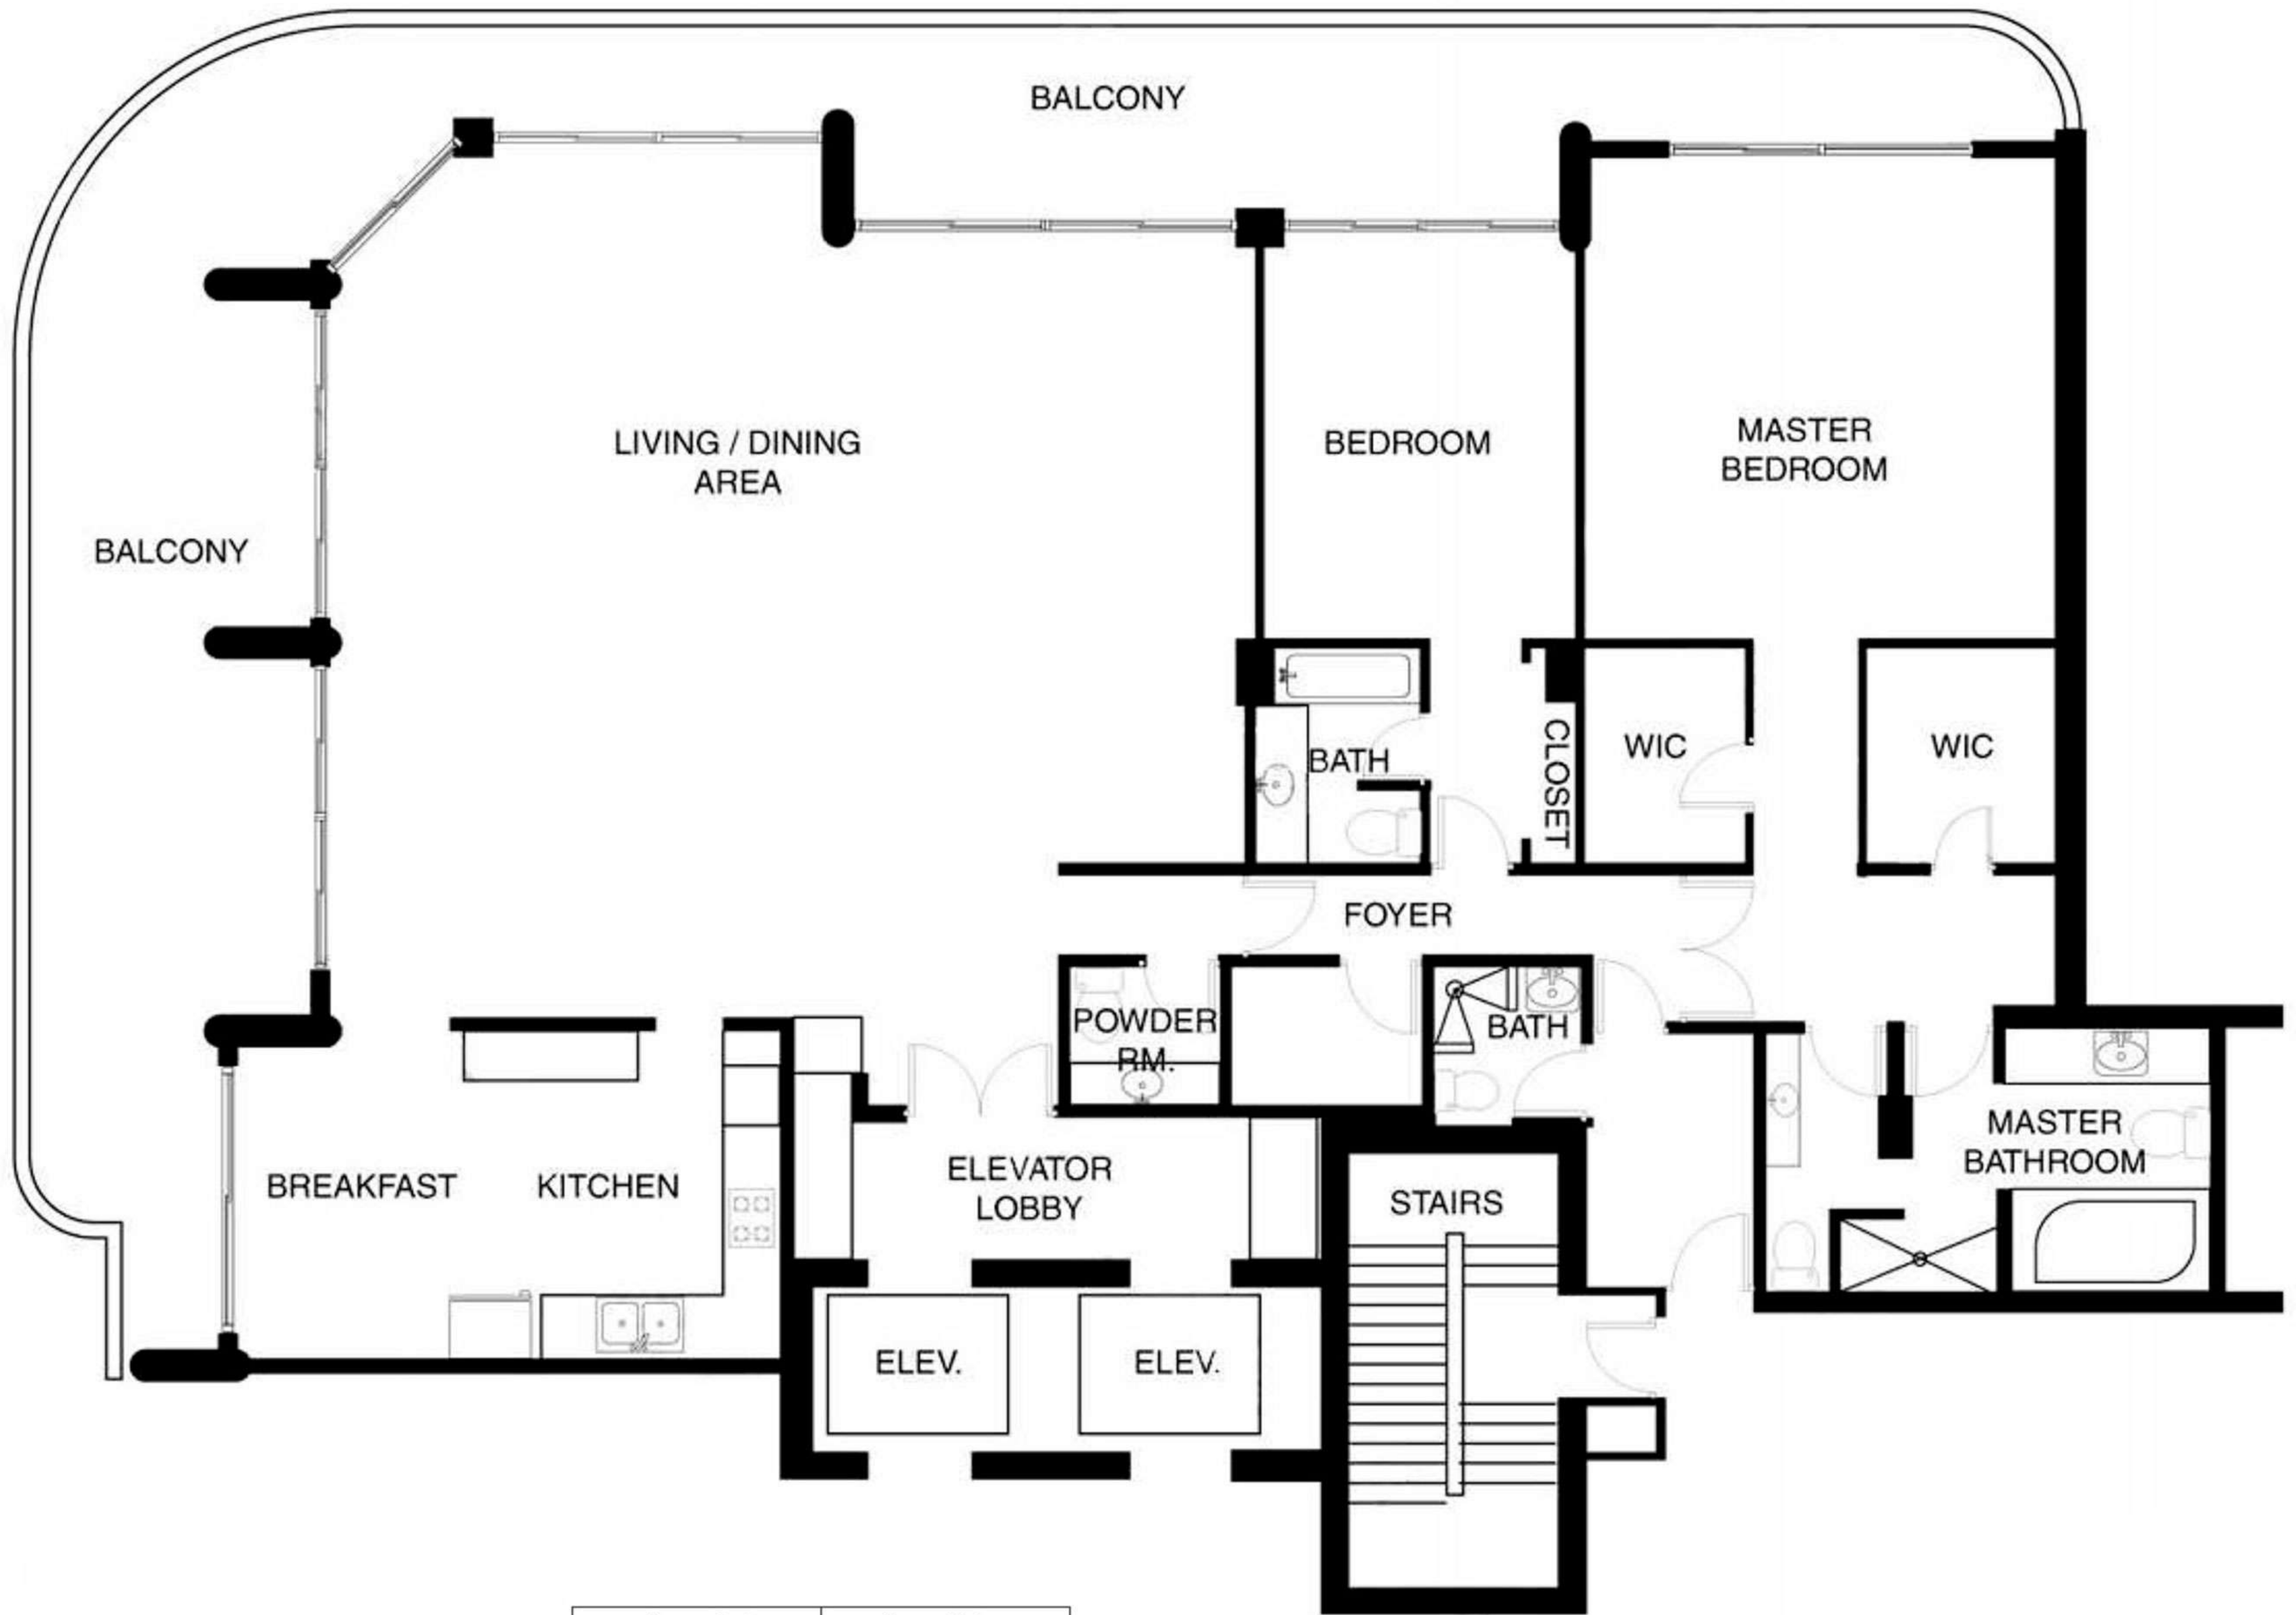

MODEL	Line/Unit	Floor	Bed/Baths	Square Feet		Square Meters	
				Interior	Balcony	Interior	Balcony
Unit G	02	10	3 / 4.5	3630		337.23	

MODEL	Line/Unit	Floor	Bed/Baths	Square Feet		Square Meters	
				Interior	Balcony	Interior	Balcony
Unit C	03	2-18	2 / 2.5	2050		190.45	

MODEL	Line/Unit	Floor	Bed/Baths	Square Feet		Square Meters	
				Interior	Balcony	Interior	Balcony
Unit D	04	2-18	2 / 2.5	2210		205.31	

MODEL	Line/Unit	Floor	Bed/Baths	Square Feet		Square Meters	
				Interior	Balcony	Interior	Balcony
Unit H	04	10	1 / 1.5	1690		157	

MODEL	Line/Unit	Floor	Bed/Baths	Square Feet		Square Meters	
				Interior	Balcony	Interior	Balcony
Unit A/B	01,02	2-18	2 / 3.5	3110		288.92	

MODEL	Line/Unit	Floor	Bed/Baths	Square Feet		Square Meters	
				Interior	Balcony	Interior	Balcony
Unit E/F	05,06	2-18	3 / 5	3690		342.81	