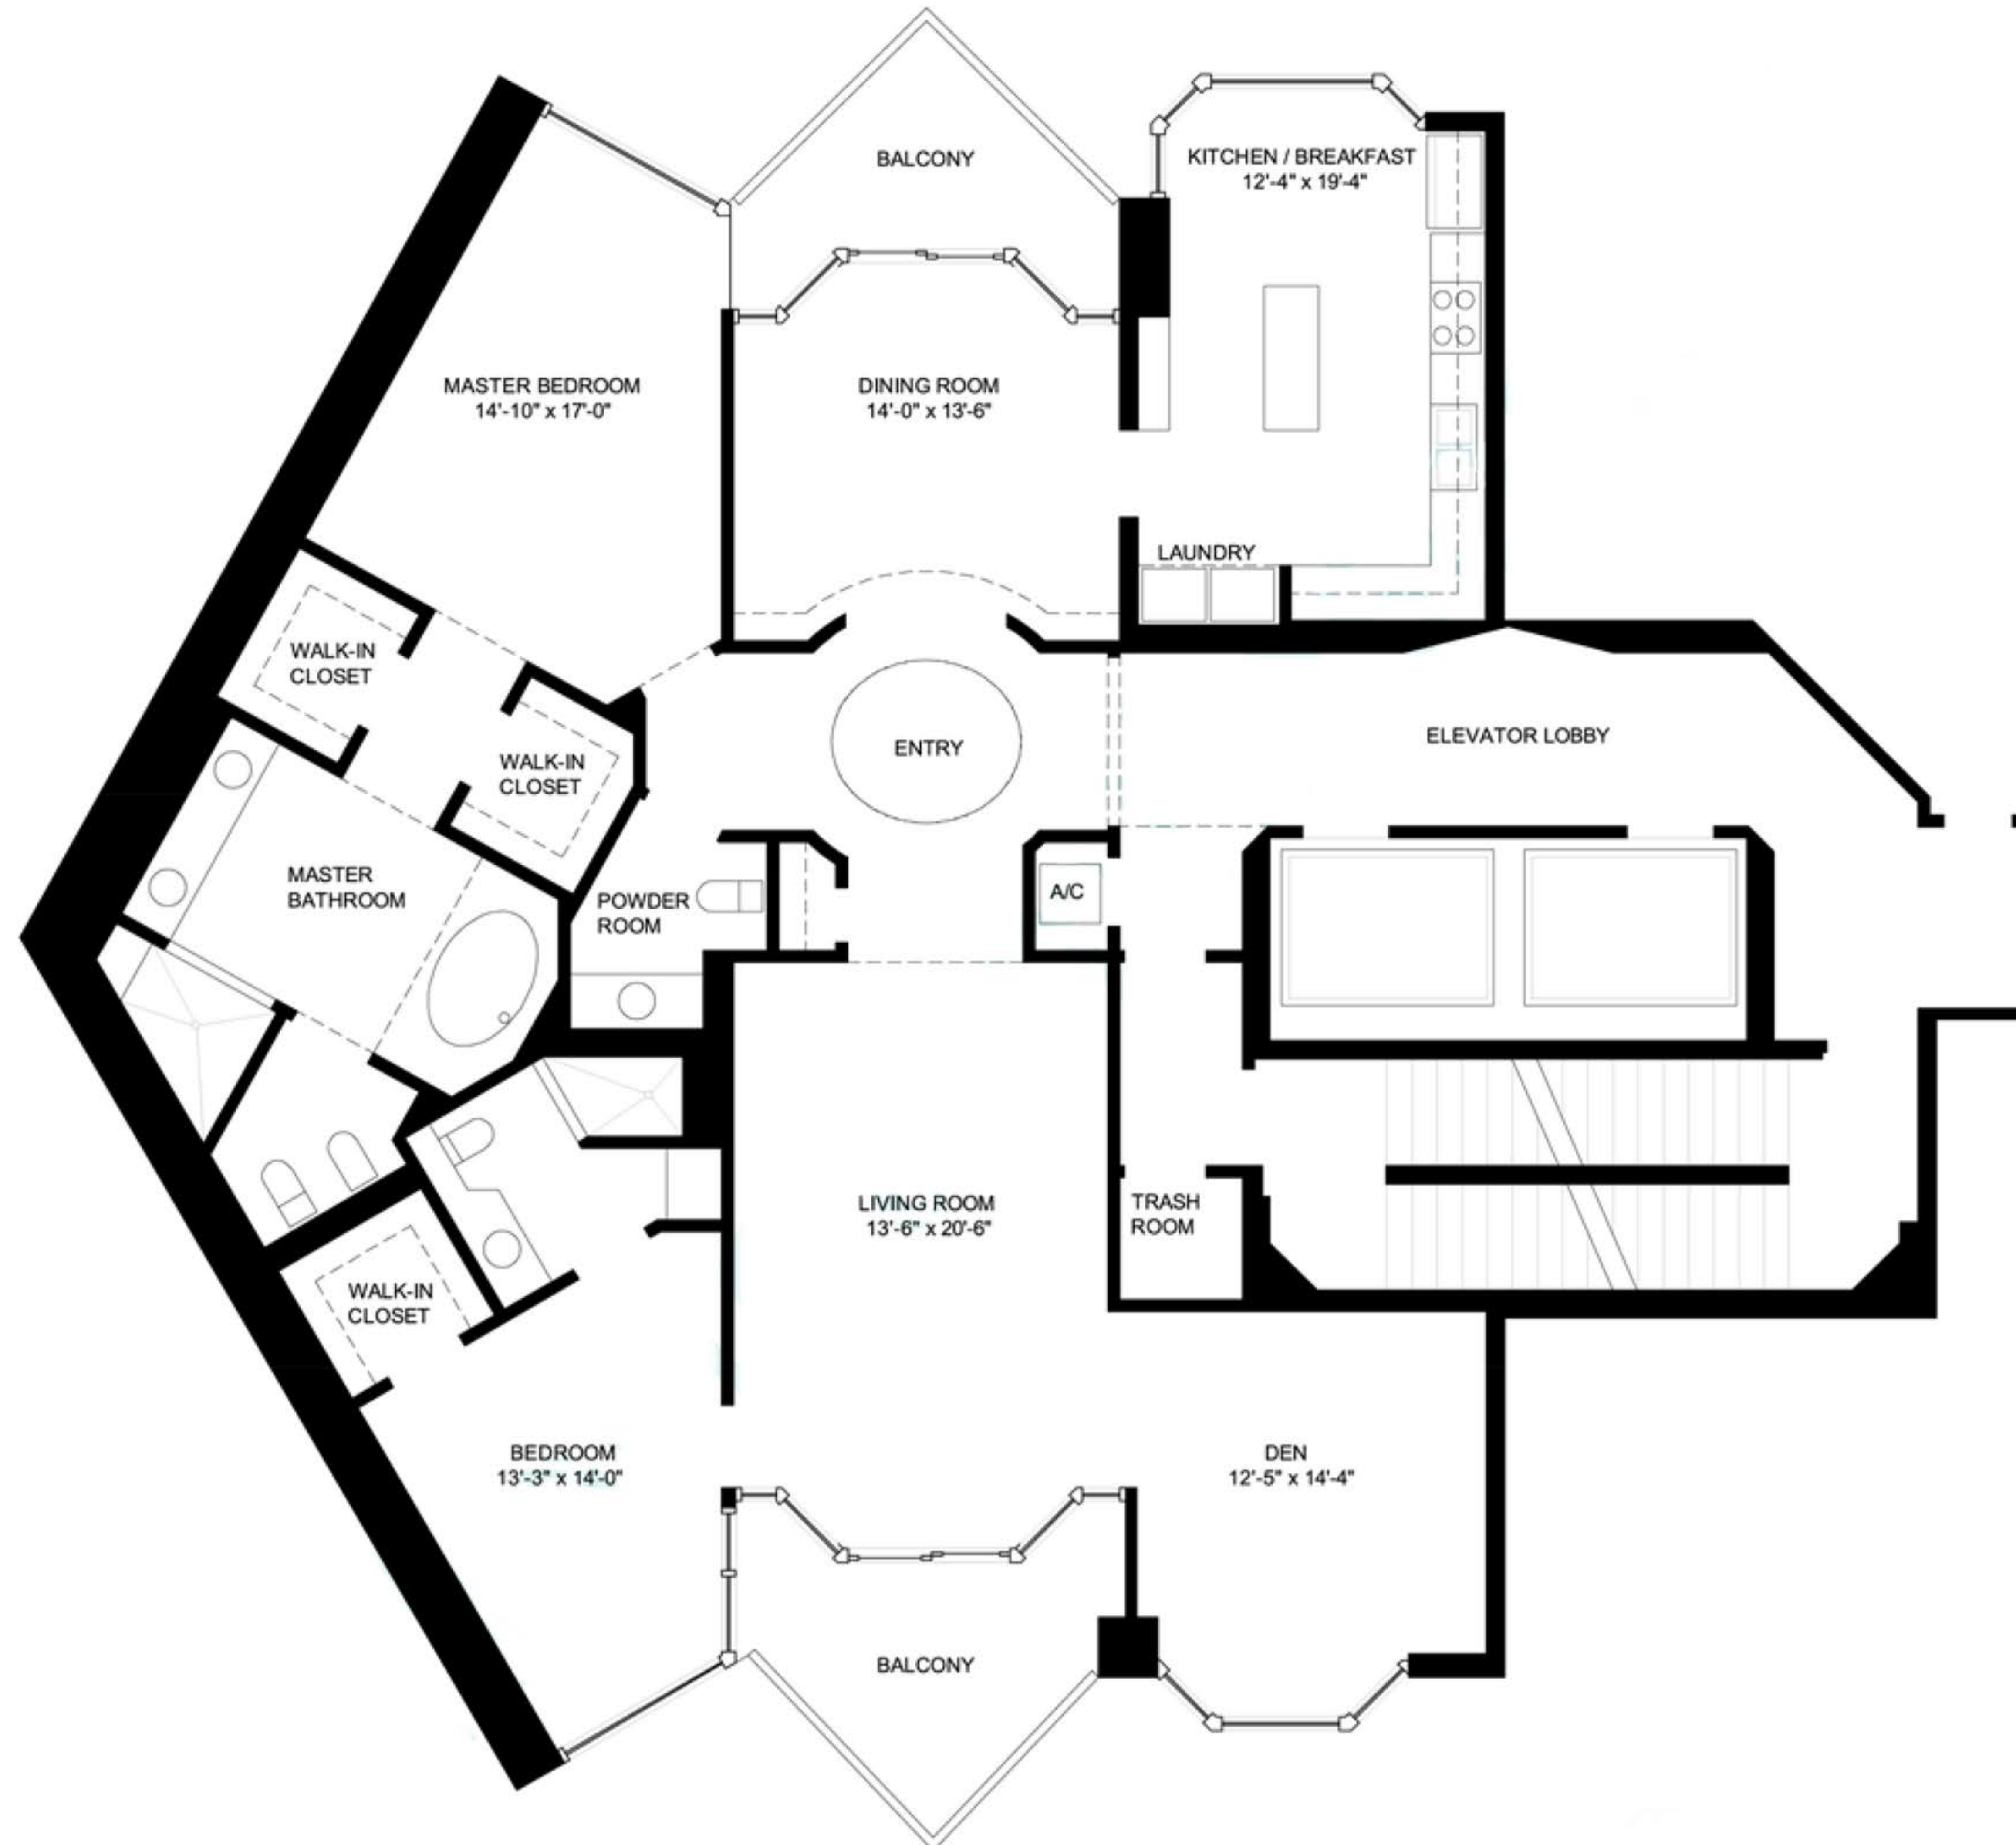

RESIDENCE C

2 Bedrooms + Den / 2.5 Bathrooms
2,042 Interior SF, 190 Balcony SF
Floors 10-28, 42,43

RESIDENCE D

3 Bedrooms / 2.5 Bathrooms
2,355 Interior SF, 315 Balcony SF
Floors 3-28

RESIDENCE E
2 Bedrooms / 2.5 Bathrooms
1,955 Interior SF, 293 Balcony SF
Floors 32-39

RESIDENCE F

3 Bedrooms / 2.5 Bathrooms
2,546 Interior SF, 315 Balcony SF
Floors 32-39