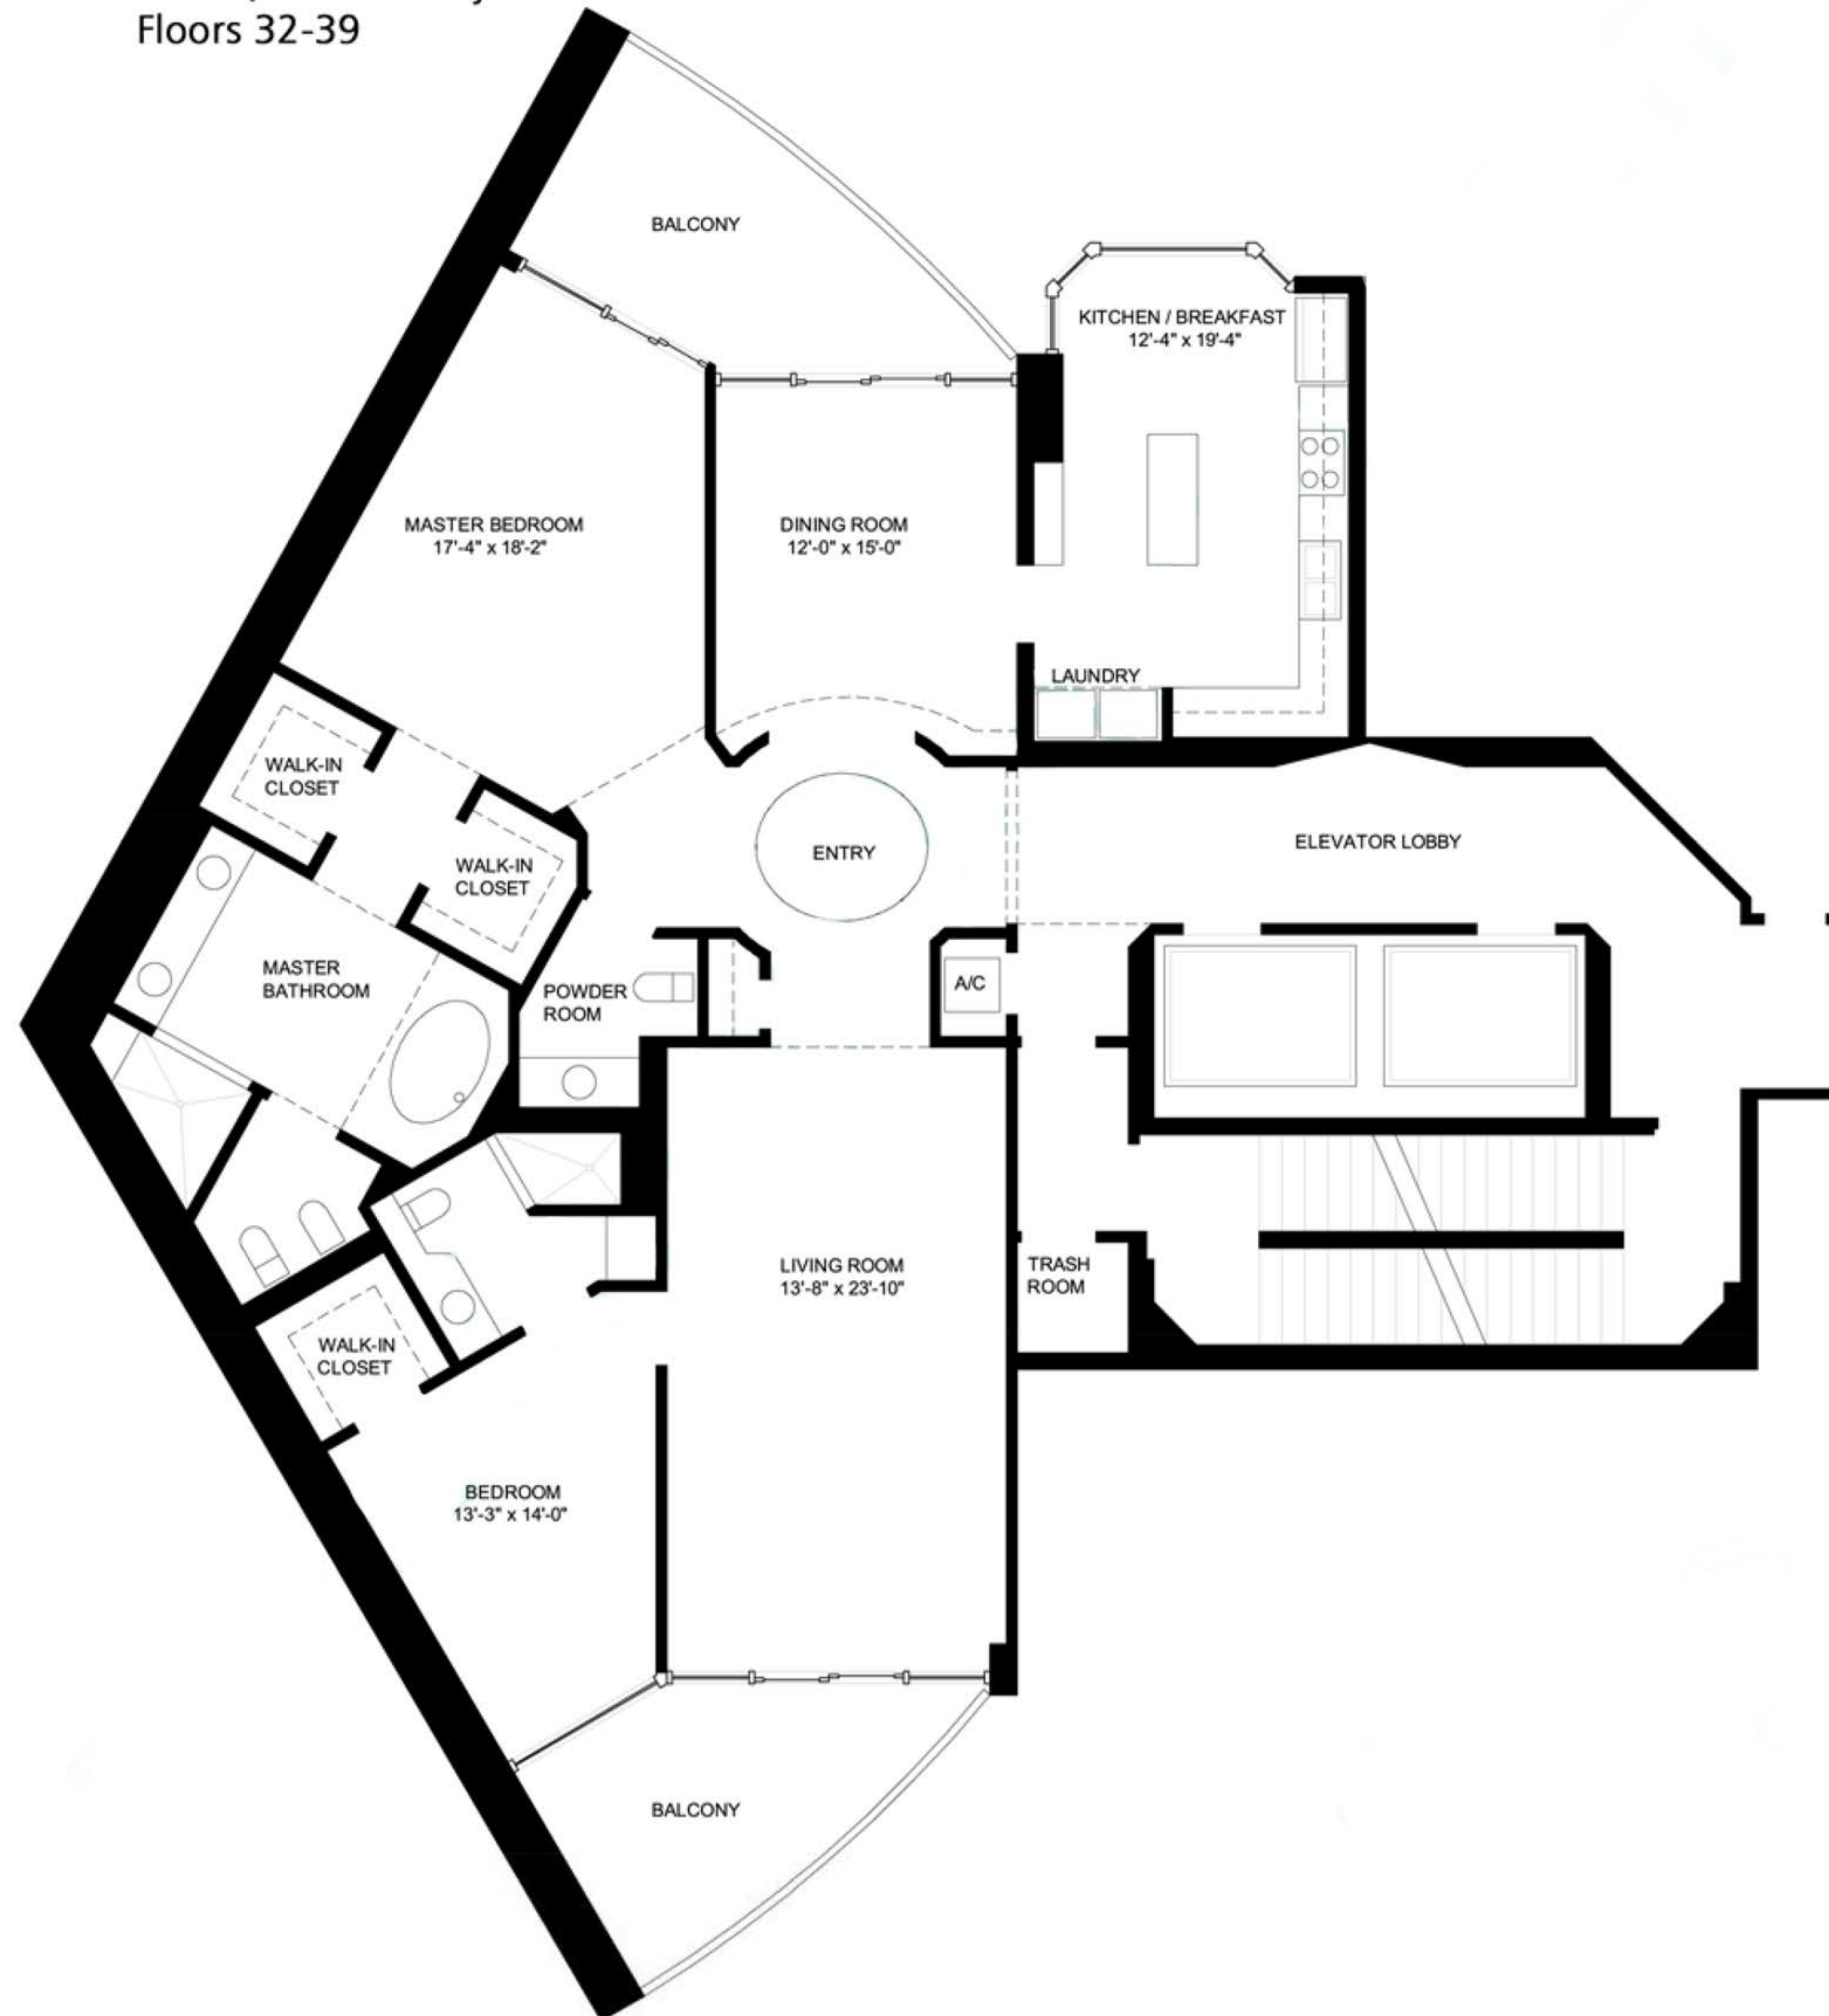

RESIDENCE C

2 Bedrooms + Den / 2.5 Bathrooms
2,042 Interior SF, 190 Balcony SF
Floors 10-28, 42,43

RESIDENCE D

3 Bedrooms / 2.5 Bathrooms
2,355 Interior SF, 315 Balcony SF
Floors 3-28

RESIDENCE E
2 Bedrooms / 2.5 Bathrooms
1,955 Interior SF, 293 Balcony SF
Floors 32-39

RESIDENCE F

3 Bedrooms / 2.5 Bathrooms
2,546 Interior SF, 315 Balcony SF
Floors 32-39