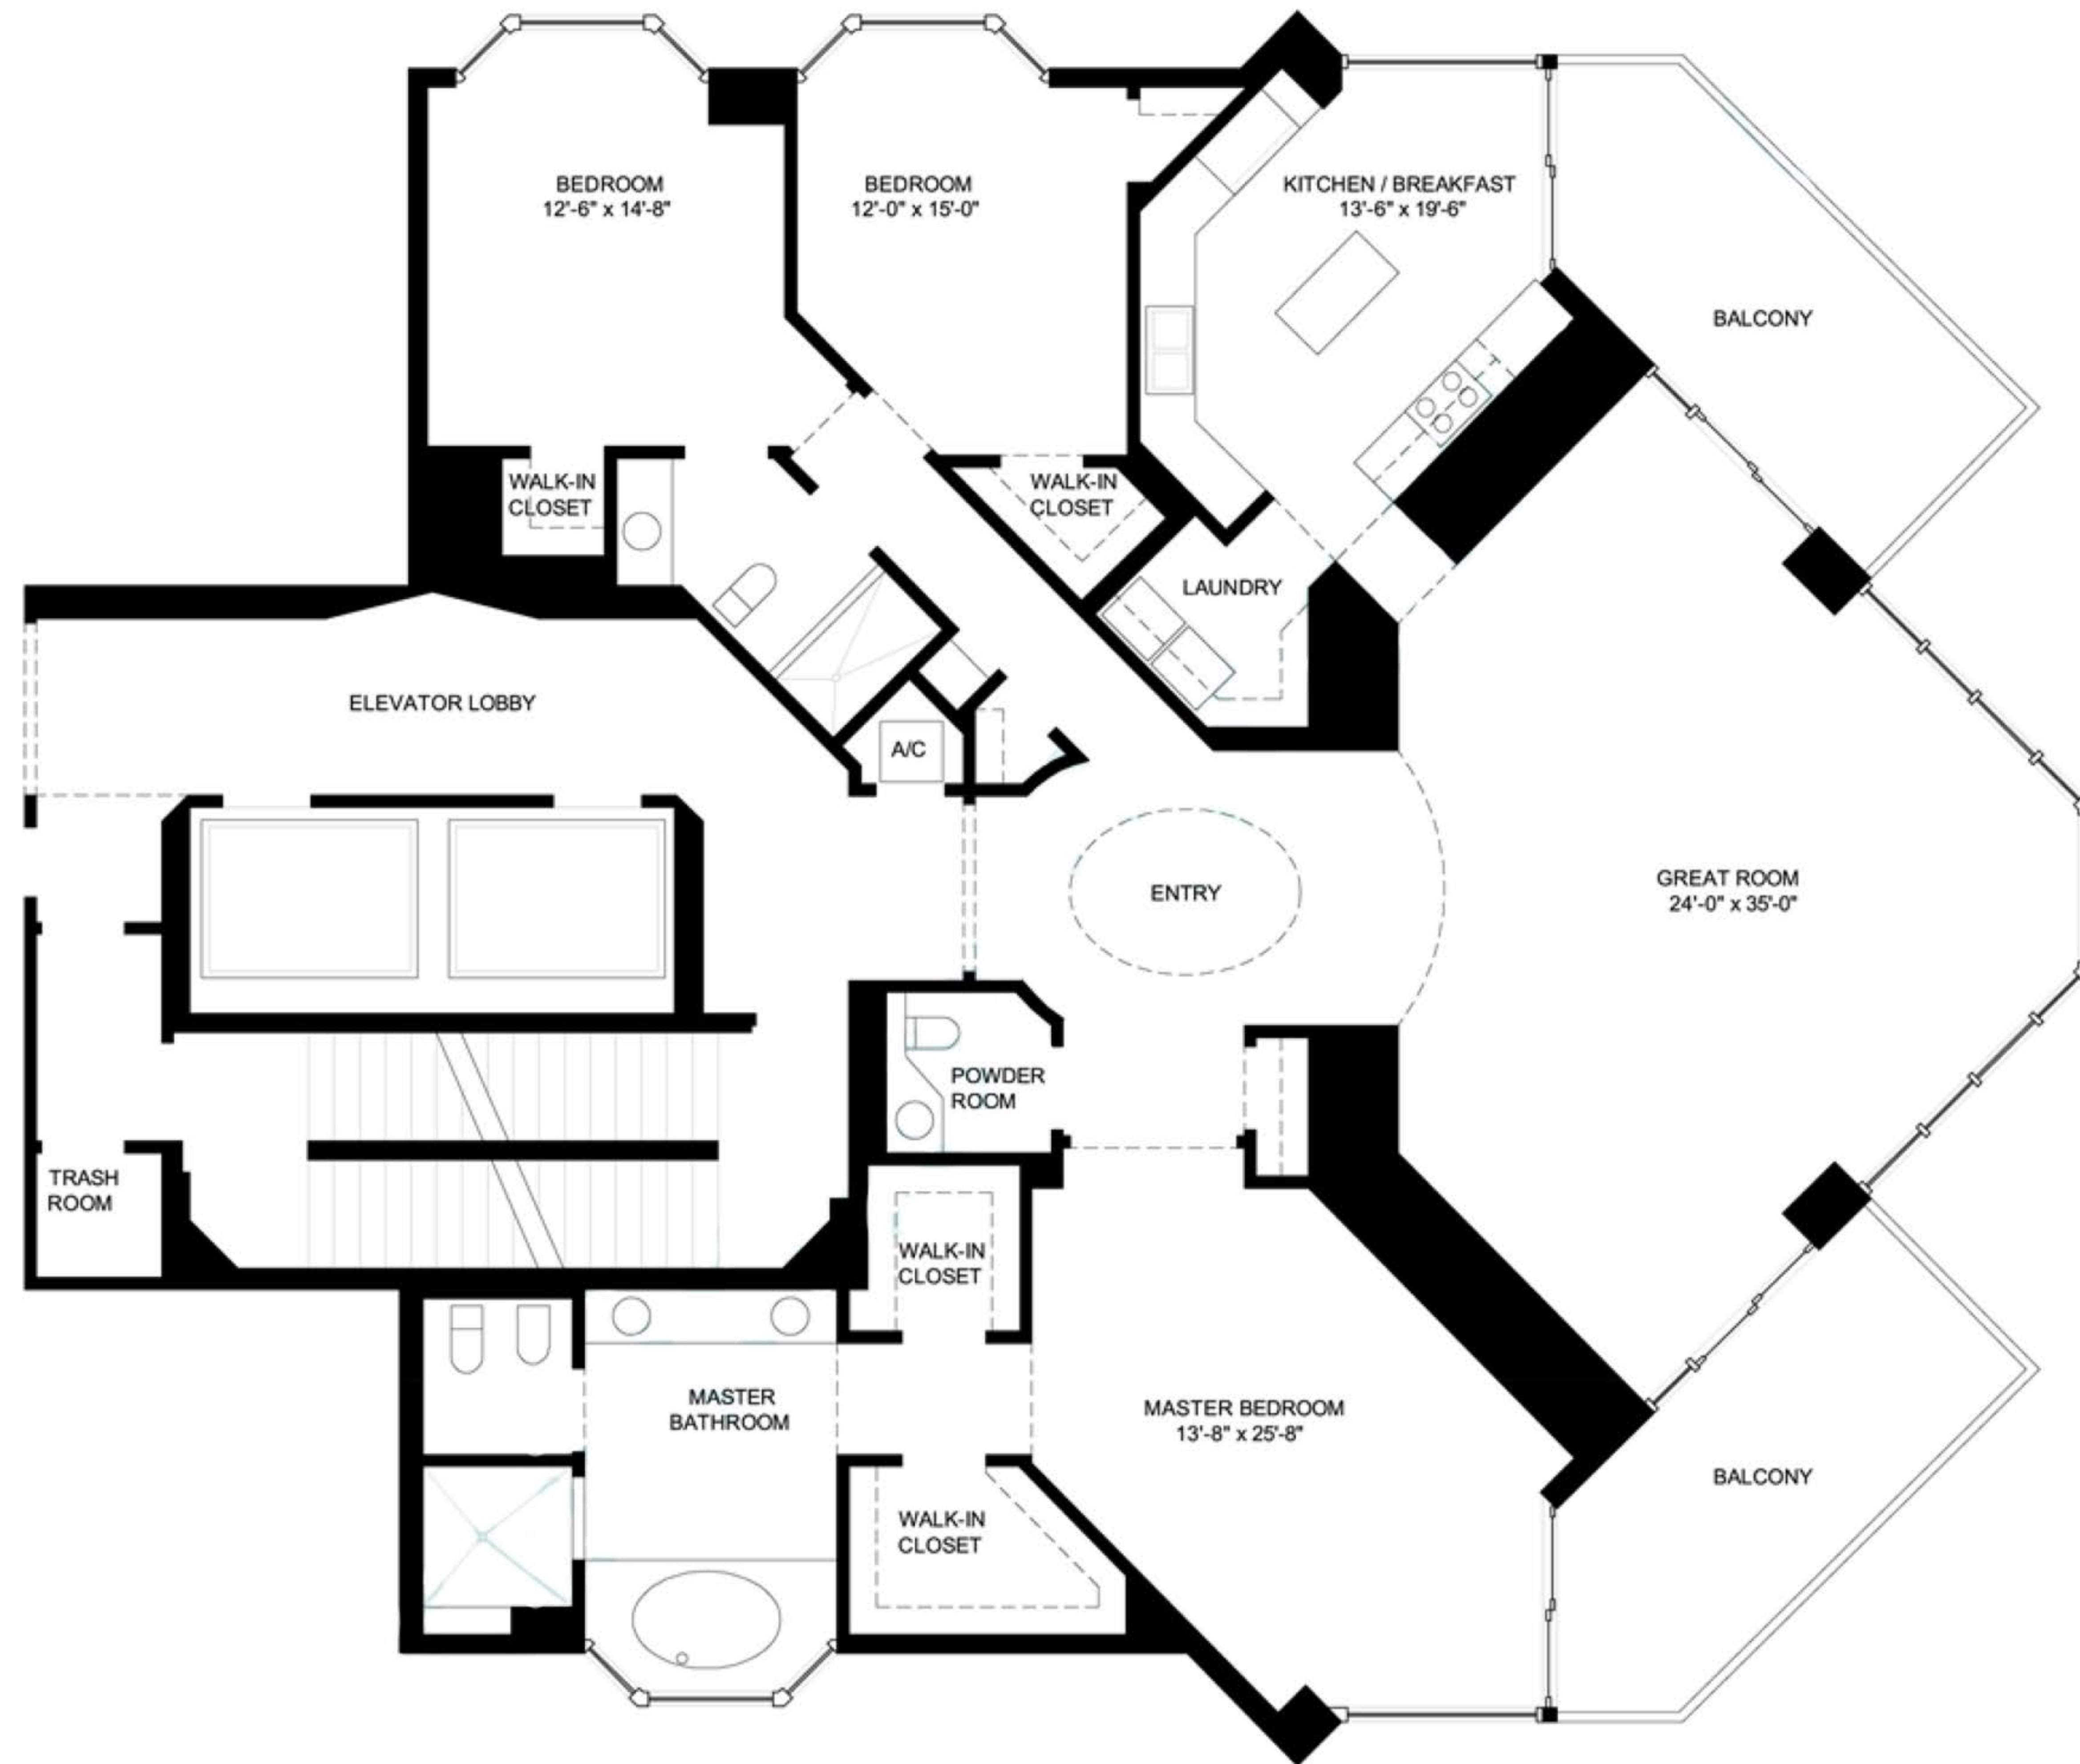

RESIDENCE C

2 Bedrooms + Den / 2.5 Bathrooms
2,042 Interior SF, 190 Balcony SF
Floors 10-28, 42,43

RESIDENCE D

3 Bedrooms / 2.5 Bathrooms
2,355 Interior SF, 315 Balcony SF
Floors 3-28

RESIDENCE E
2 Bedrooms / 2.5 Bathrooms
1,955 Interior SF, 293 Balcony SF
Floors 32-39

RESIDENCE F

3 Bedrooms / 2.5 Bathrooms
2,546 Interior SF, 315 Balcony SF
Floors 32-39