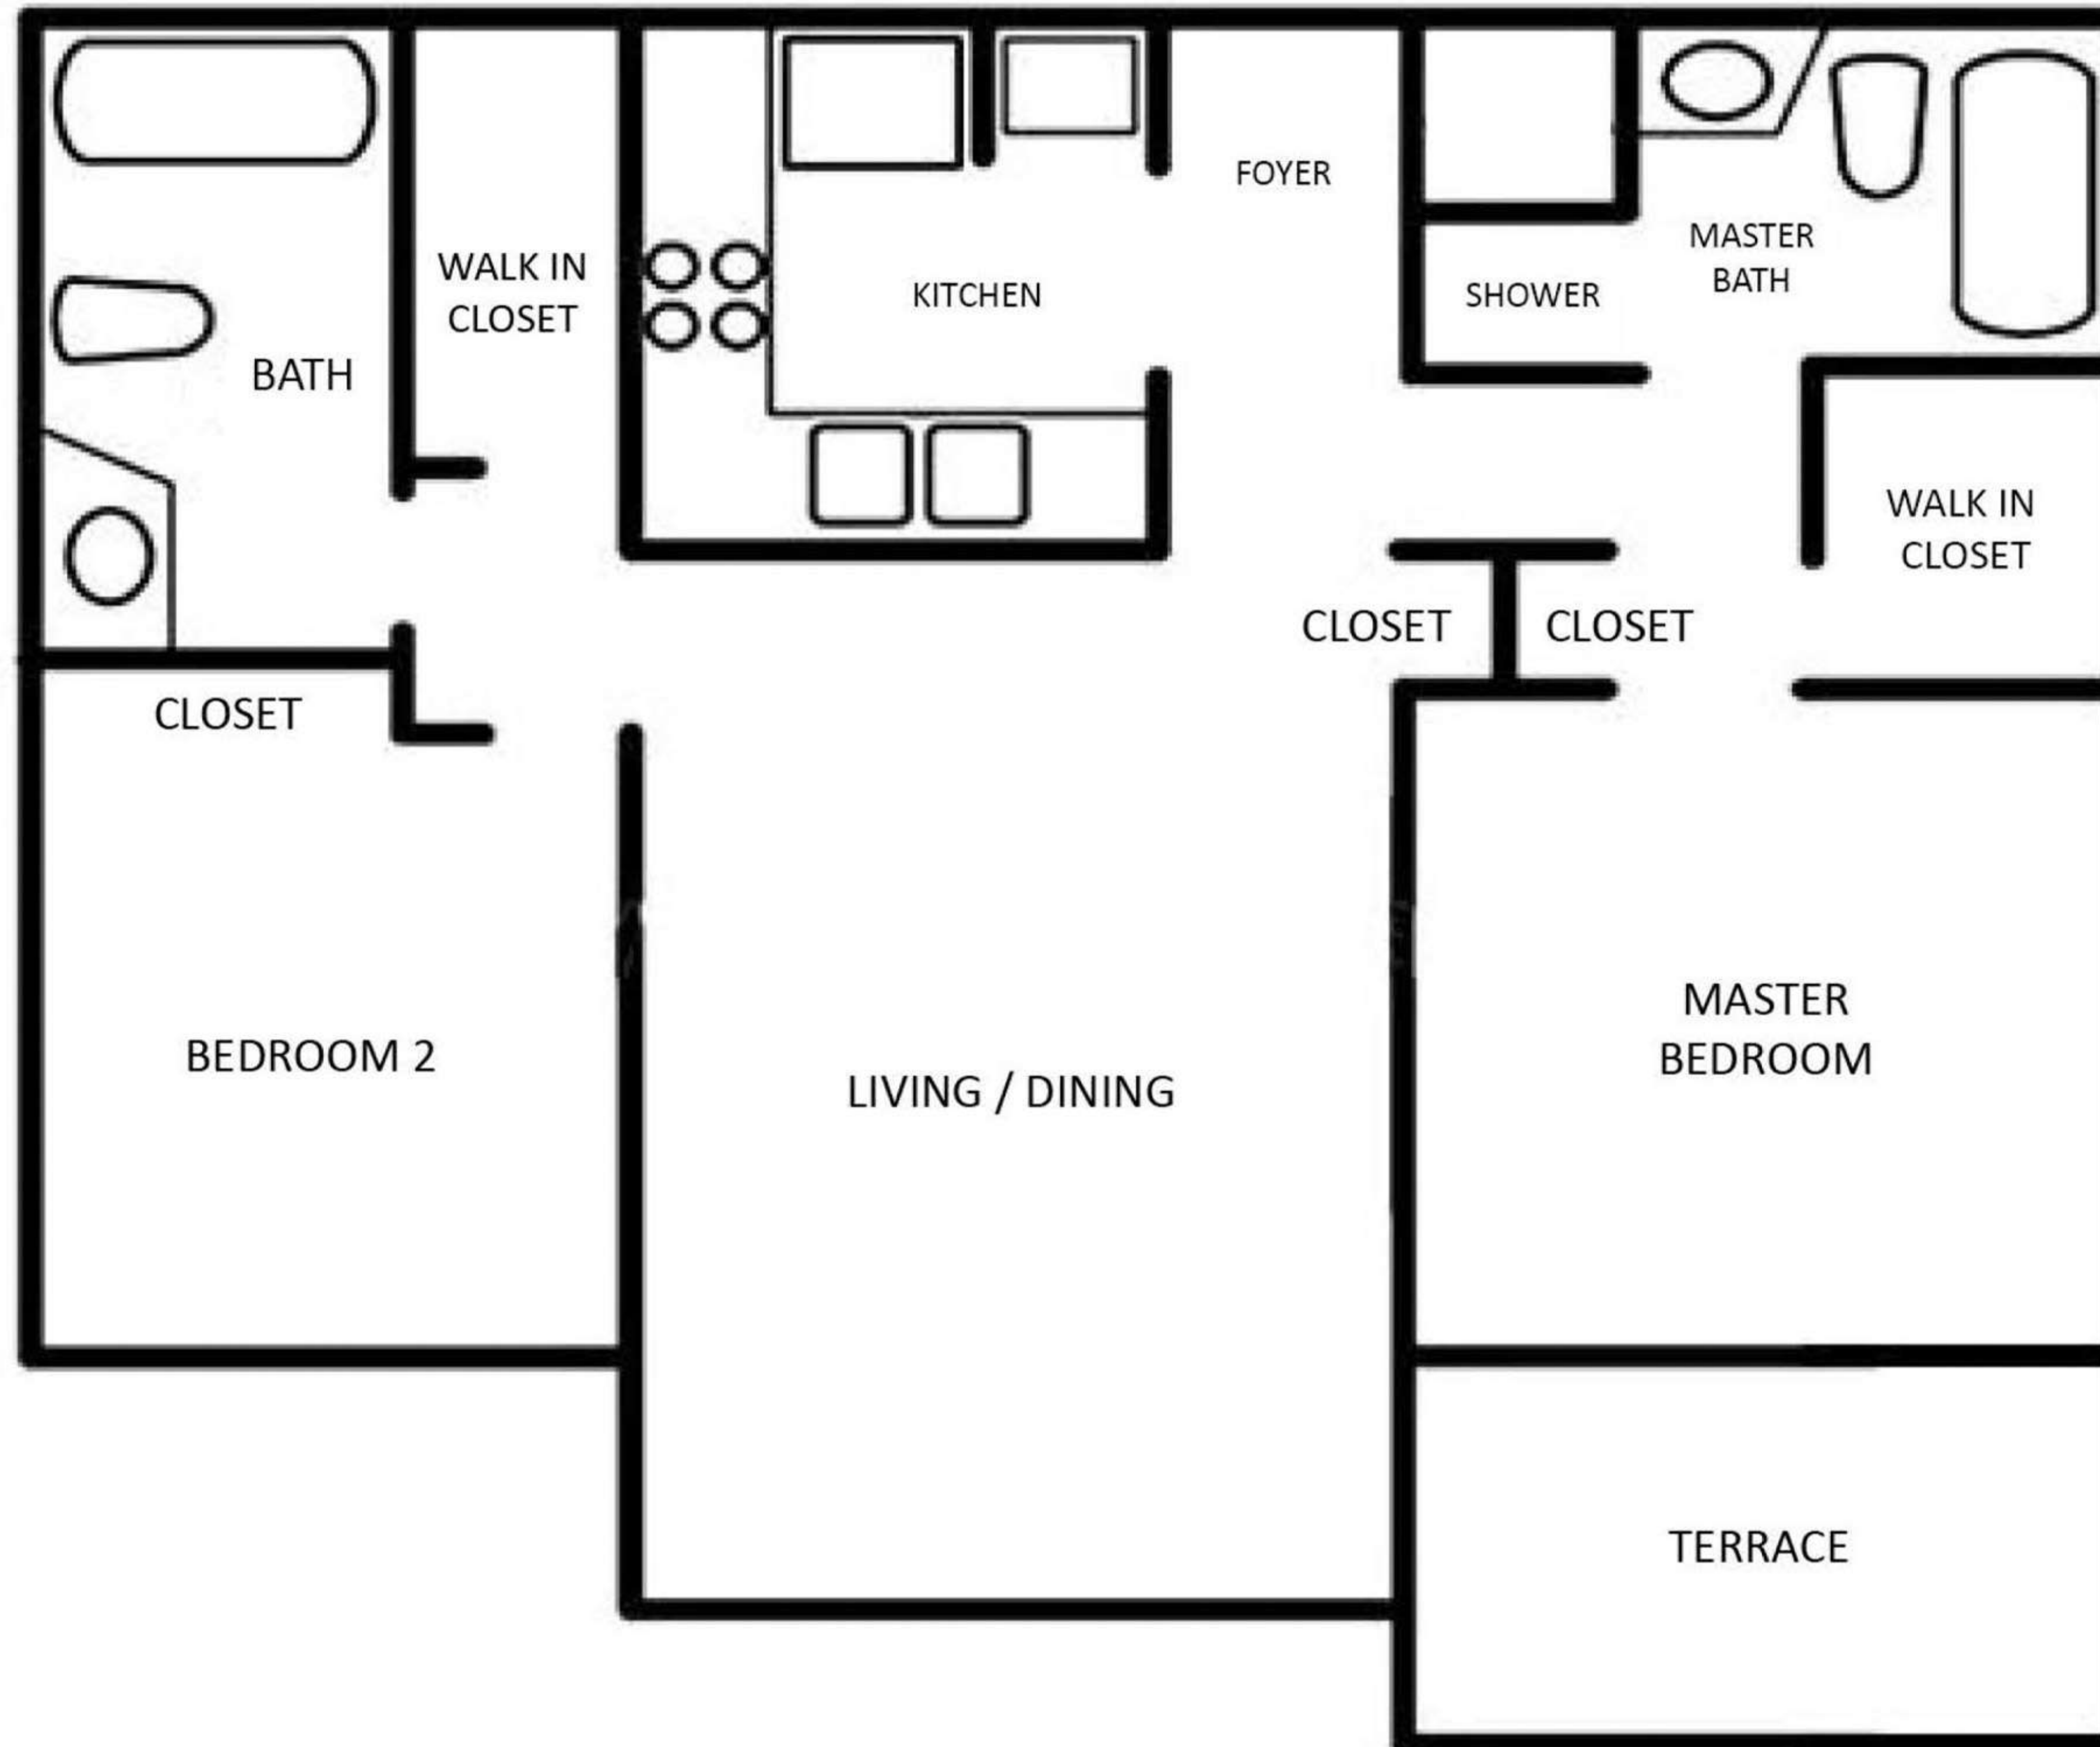

RESIDENCE 07
1 BEDROOMS / 1.5 BATHS

FLOOR PLAN
858 sq Ft.

RESIDENCE 08
1 BEDROOMS / 1.5 BATHS

FLOOR PLAN
858 sq Ft.

RESIDENCE 09
1 BEDROOMS / 1.5 BATHS

FLOOR PLAN
950 sq Ft.

RESIDENCE 01
2 BEDROOMS / 2 BATHS

FLOOR PLAN
1,165 sq Ft.

RESIDENCE 02
2 BEDROOMS / 2 BATHS

FLOOR PLAN
1,169 sq Ft.

RESIDENCE 03
2 BEDROOMS / 2 BATHS

FLOOR PLAN
1,279 sq Ft.

RESIDENCE 05
2 BEDROOMS / 2 BATHS

FLOOR PLAN
1,042 sq Ft.

RESIDENCE 06
2 BEDROOMS / 2 BATHS

FLOOR PLAN
1,042 sq Ft.

RESIDENCE 04
3 BEDROOMS / 3 BATHS

FLOOR PLAN
1,802 sq Ft.

RESIDENCE 10
3 BEDROOMS / 2.5 BATHS

FLOOR PLAN
1,559 sq Ft.