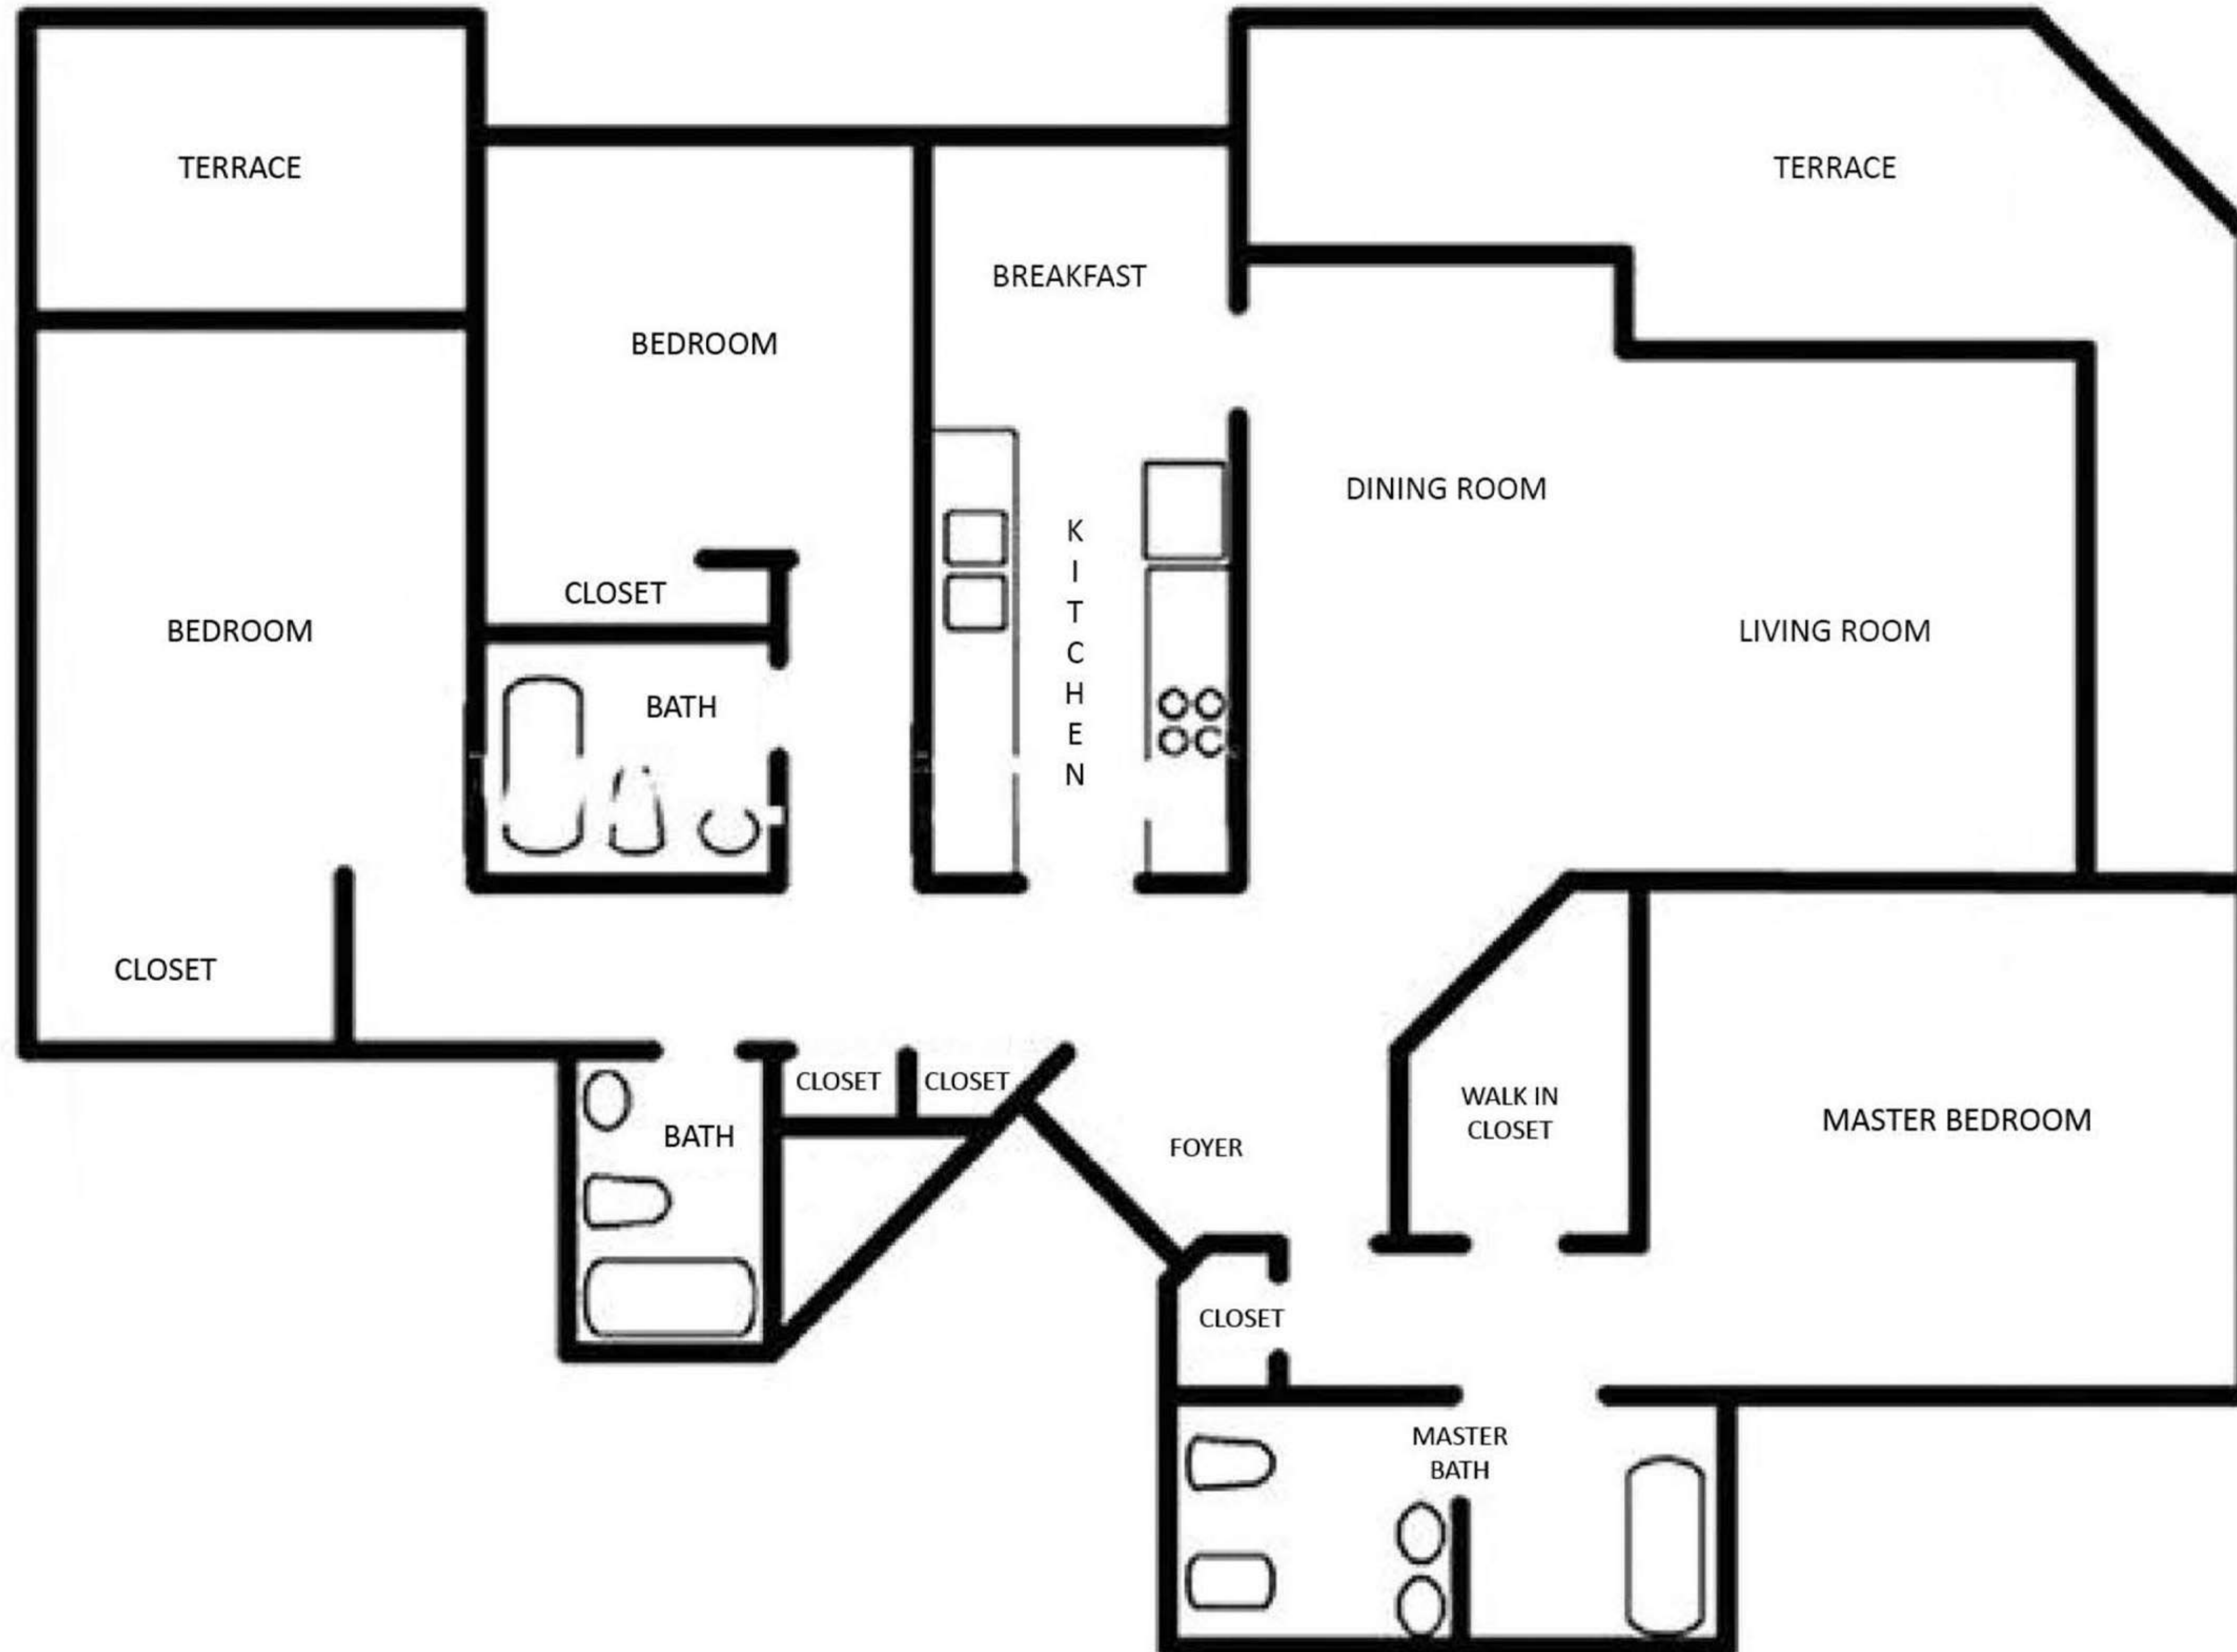

RESIDENCE 07
1 BEDROOMS / 1.5 BATHS

FLOOR PLAN
858 sq Ft.

RESIDENCE 08
1 BEDROOMS / 1.5 BATHS

FLOOR PLAN
858 sq Ft.

RESIDENCE 09
1 BEDROOMS / 1.5 BATHS

FLOOR PLAN
950 sq Ft.

RESIDENCE 01
2 BEDROOMS / 2 BATHS

FLOOR PLAN
1,165 sq Ft.

RESIDENCE 02
2 BEDROOMS / 2 BATHS

FLOOR PLAN
1,169 sq Ft.

RESIDENCE 03
2 BEDROOMS / 2 BATHS

FLOOR PLAN
1,279 sq Ft.

RESIDENCE 05
2 BEDROOMS / 2 BATHS

FLOOR PLAN
1,042 sq Ft.

RESIDENCE 06
2 BEDROOMS / 2 BATHS

FLOOR PLAN
1,042 sq Ft.

RESIDENCE 04
3 BEDROOMS / 3 BATHS

FLOOR PLAN
1,802 sq Ft.

RESIDENCE 10
3 BEDROOMS / 2.5 BATHS

FLOOR PLAN
1,559 sq Ft.