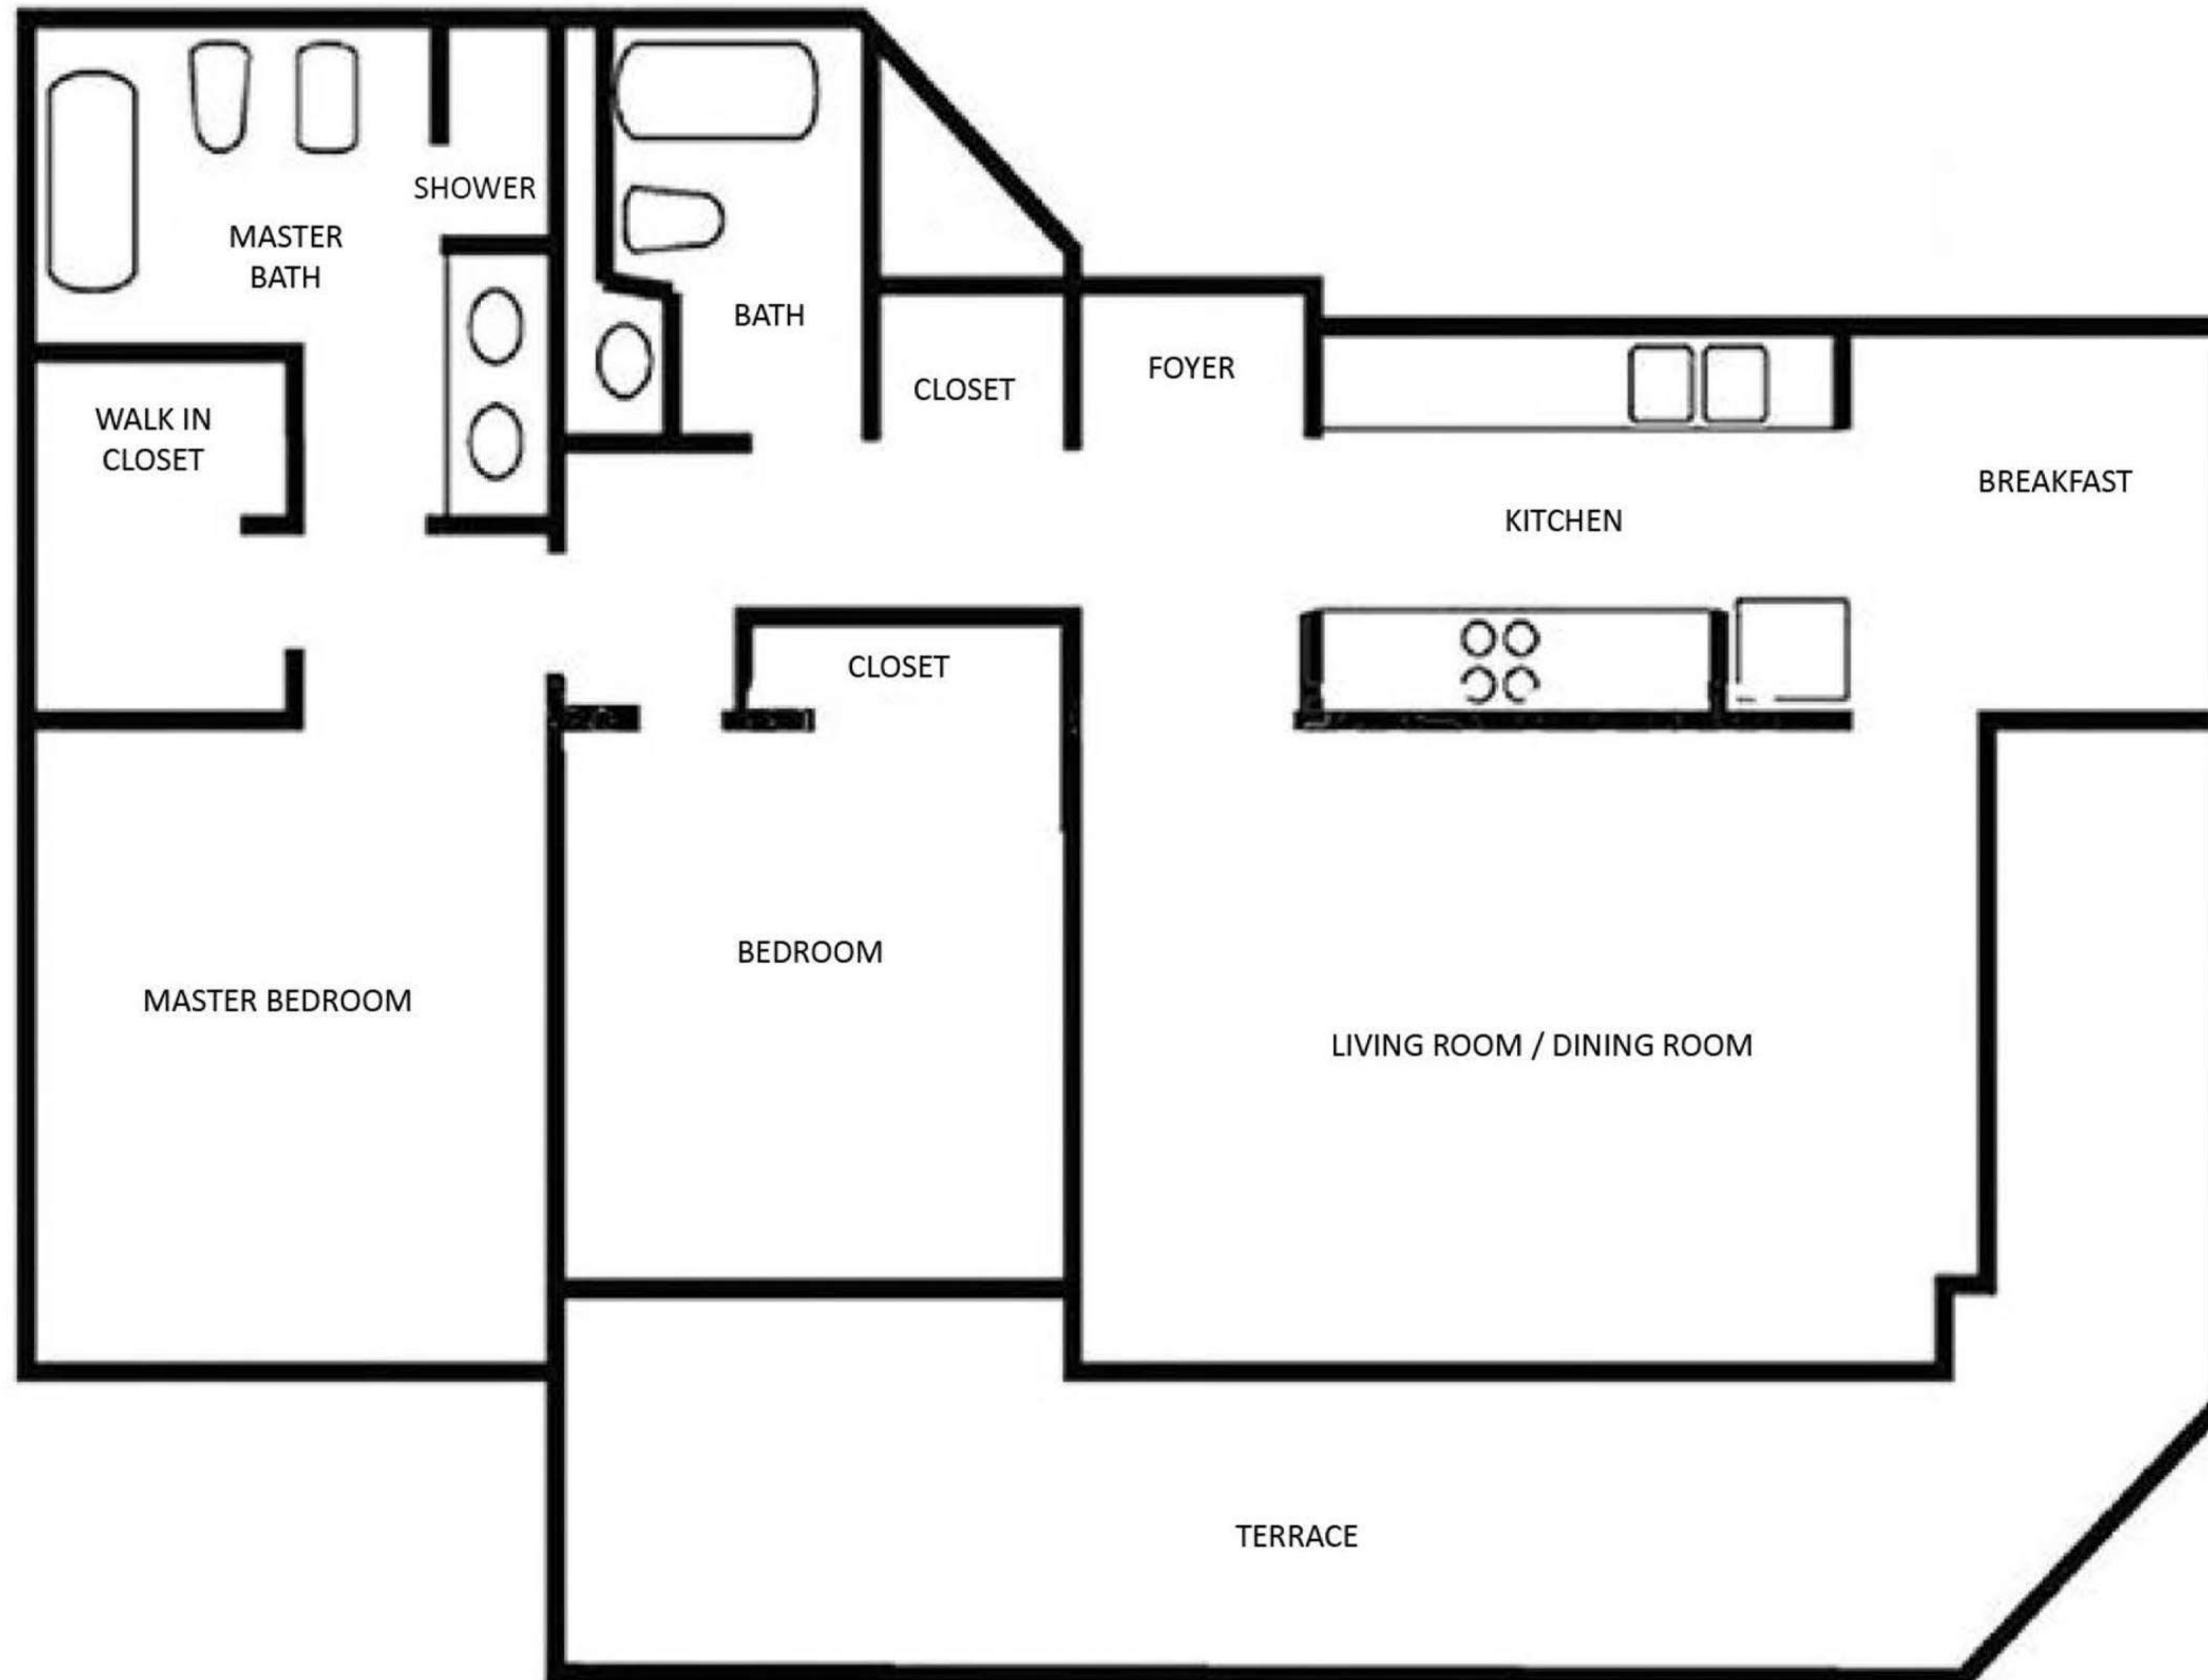

RESIDENCE 07
1 BEDROOMS / 1.5 BATHS

FLOOR PLAN
858 sq Ft.

RESIDENCE 08
1 BEDROOMS / 1.5 BATHS

FLOOR PLAN
858 sq Ft.

RESIDENCE 09
1 BEDROOMS / 1.5 BATHS

FLOOR PLAN
950 sq Ft.

RESIDENCE 01
2 BEDROOMS / 2 BATHS

FLOOR PLAN
1,165 sq Ft.

RESIDENCE 02
2 BEDROOMS / 2 BATHS

FLOOR PLAN
1,169 sq Ft.

RESIDENCE 03
2 BEDROOMS / 2 BATHS

FLOOR PLAN
1,279 sq Ft.

RESIDENCE 05
2 BEDROOMS / 2 BATHS

FLOOR PLAN
1,042 sq Ft.

RESIDENCE 06
2 BEDROOMS / 2 BATHS

FLOOR PLAN
1,042 sq Ft.

RESIDENCE 04
3 BEDROOMS / 3 BATHS

FLOOR PLAN
1,802 sq Ft.

RESIDENCE 10
3 BEDROOMS / 2.5 BATHS

FLOOR PLAN
1,559 sq Ft.