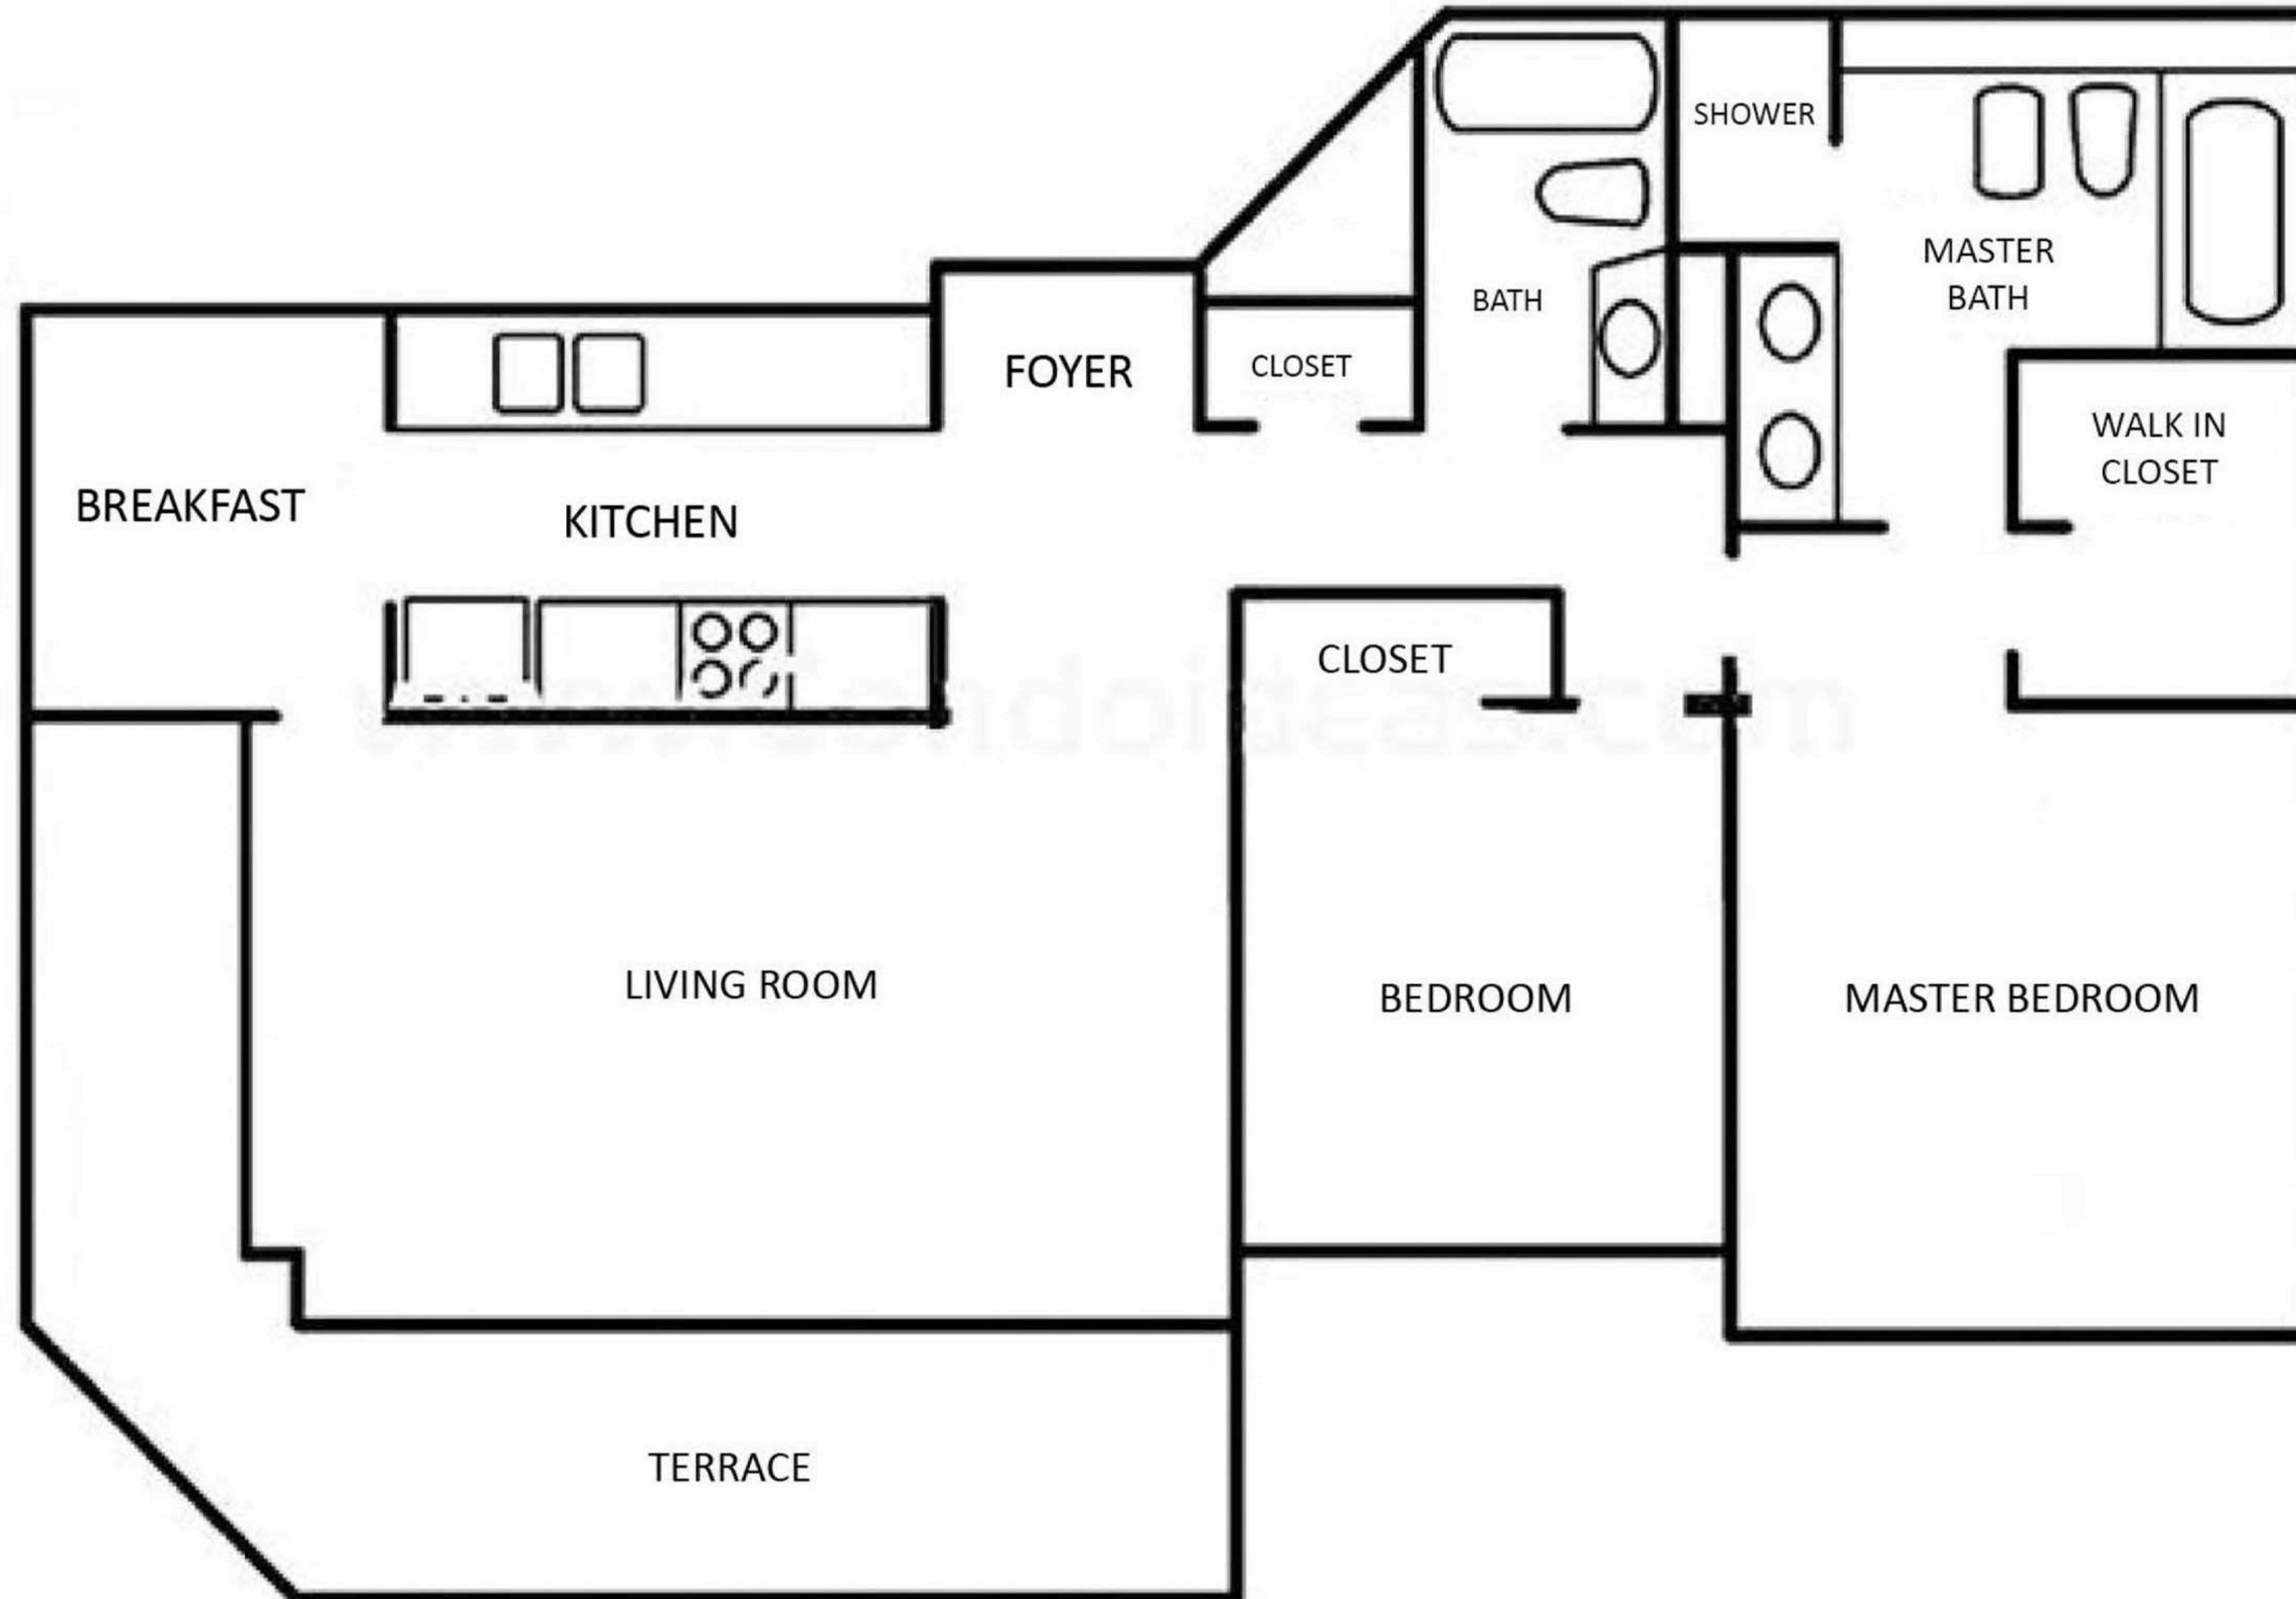

RESIDENCE 07
1 BEDROOMS / 1.5 BATHS

FLOOR PLAN
858 sq Ft.

RESIDENCE 08
1 BEDROOMS / 1.5 BATHS

FLOOR PLAN
858 sq Ft.

RESIDENCE 09
1 BEDROOMS / 1.5 BATHS

FLOOR PLAN
950 sq Ft.

RESIDENCE 01
2 BEDROOMS / 2 BATHS

FLOOR PLAN
1,165 sq Ft.

RESIDENCE 02
2 BEDROOMS / 2 BATHS

FLOOR PLAN
1,169 sq Ft.

RESIDENCE 03
2 BEDROOMS / 2 BATHS

FLOOR PLAN
1,279 sq Ft.

RESIDENCE 05
2 BEDROOMS / 2 BATHS

FLOOR PLAN
1,042 sq Ft.

RESIDENCE 06
2 BEDROOMS / 2 BATHS

FLOOR PLAN
1,042 sq Ft.

RESIDENCE 04
3 BEDROOMS / 3 BATHS

FLOOR PLAN
1,802 sq Ft.

RESIDENCE 10
3 BEDROOMS / 2.5 BATHS

FLOOR PLAN
1,559 sq Ft.