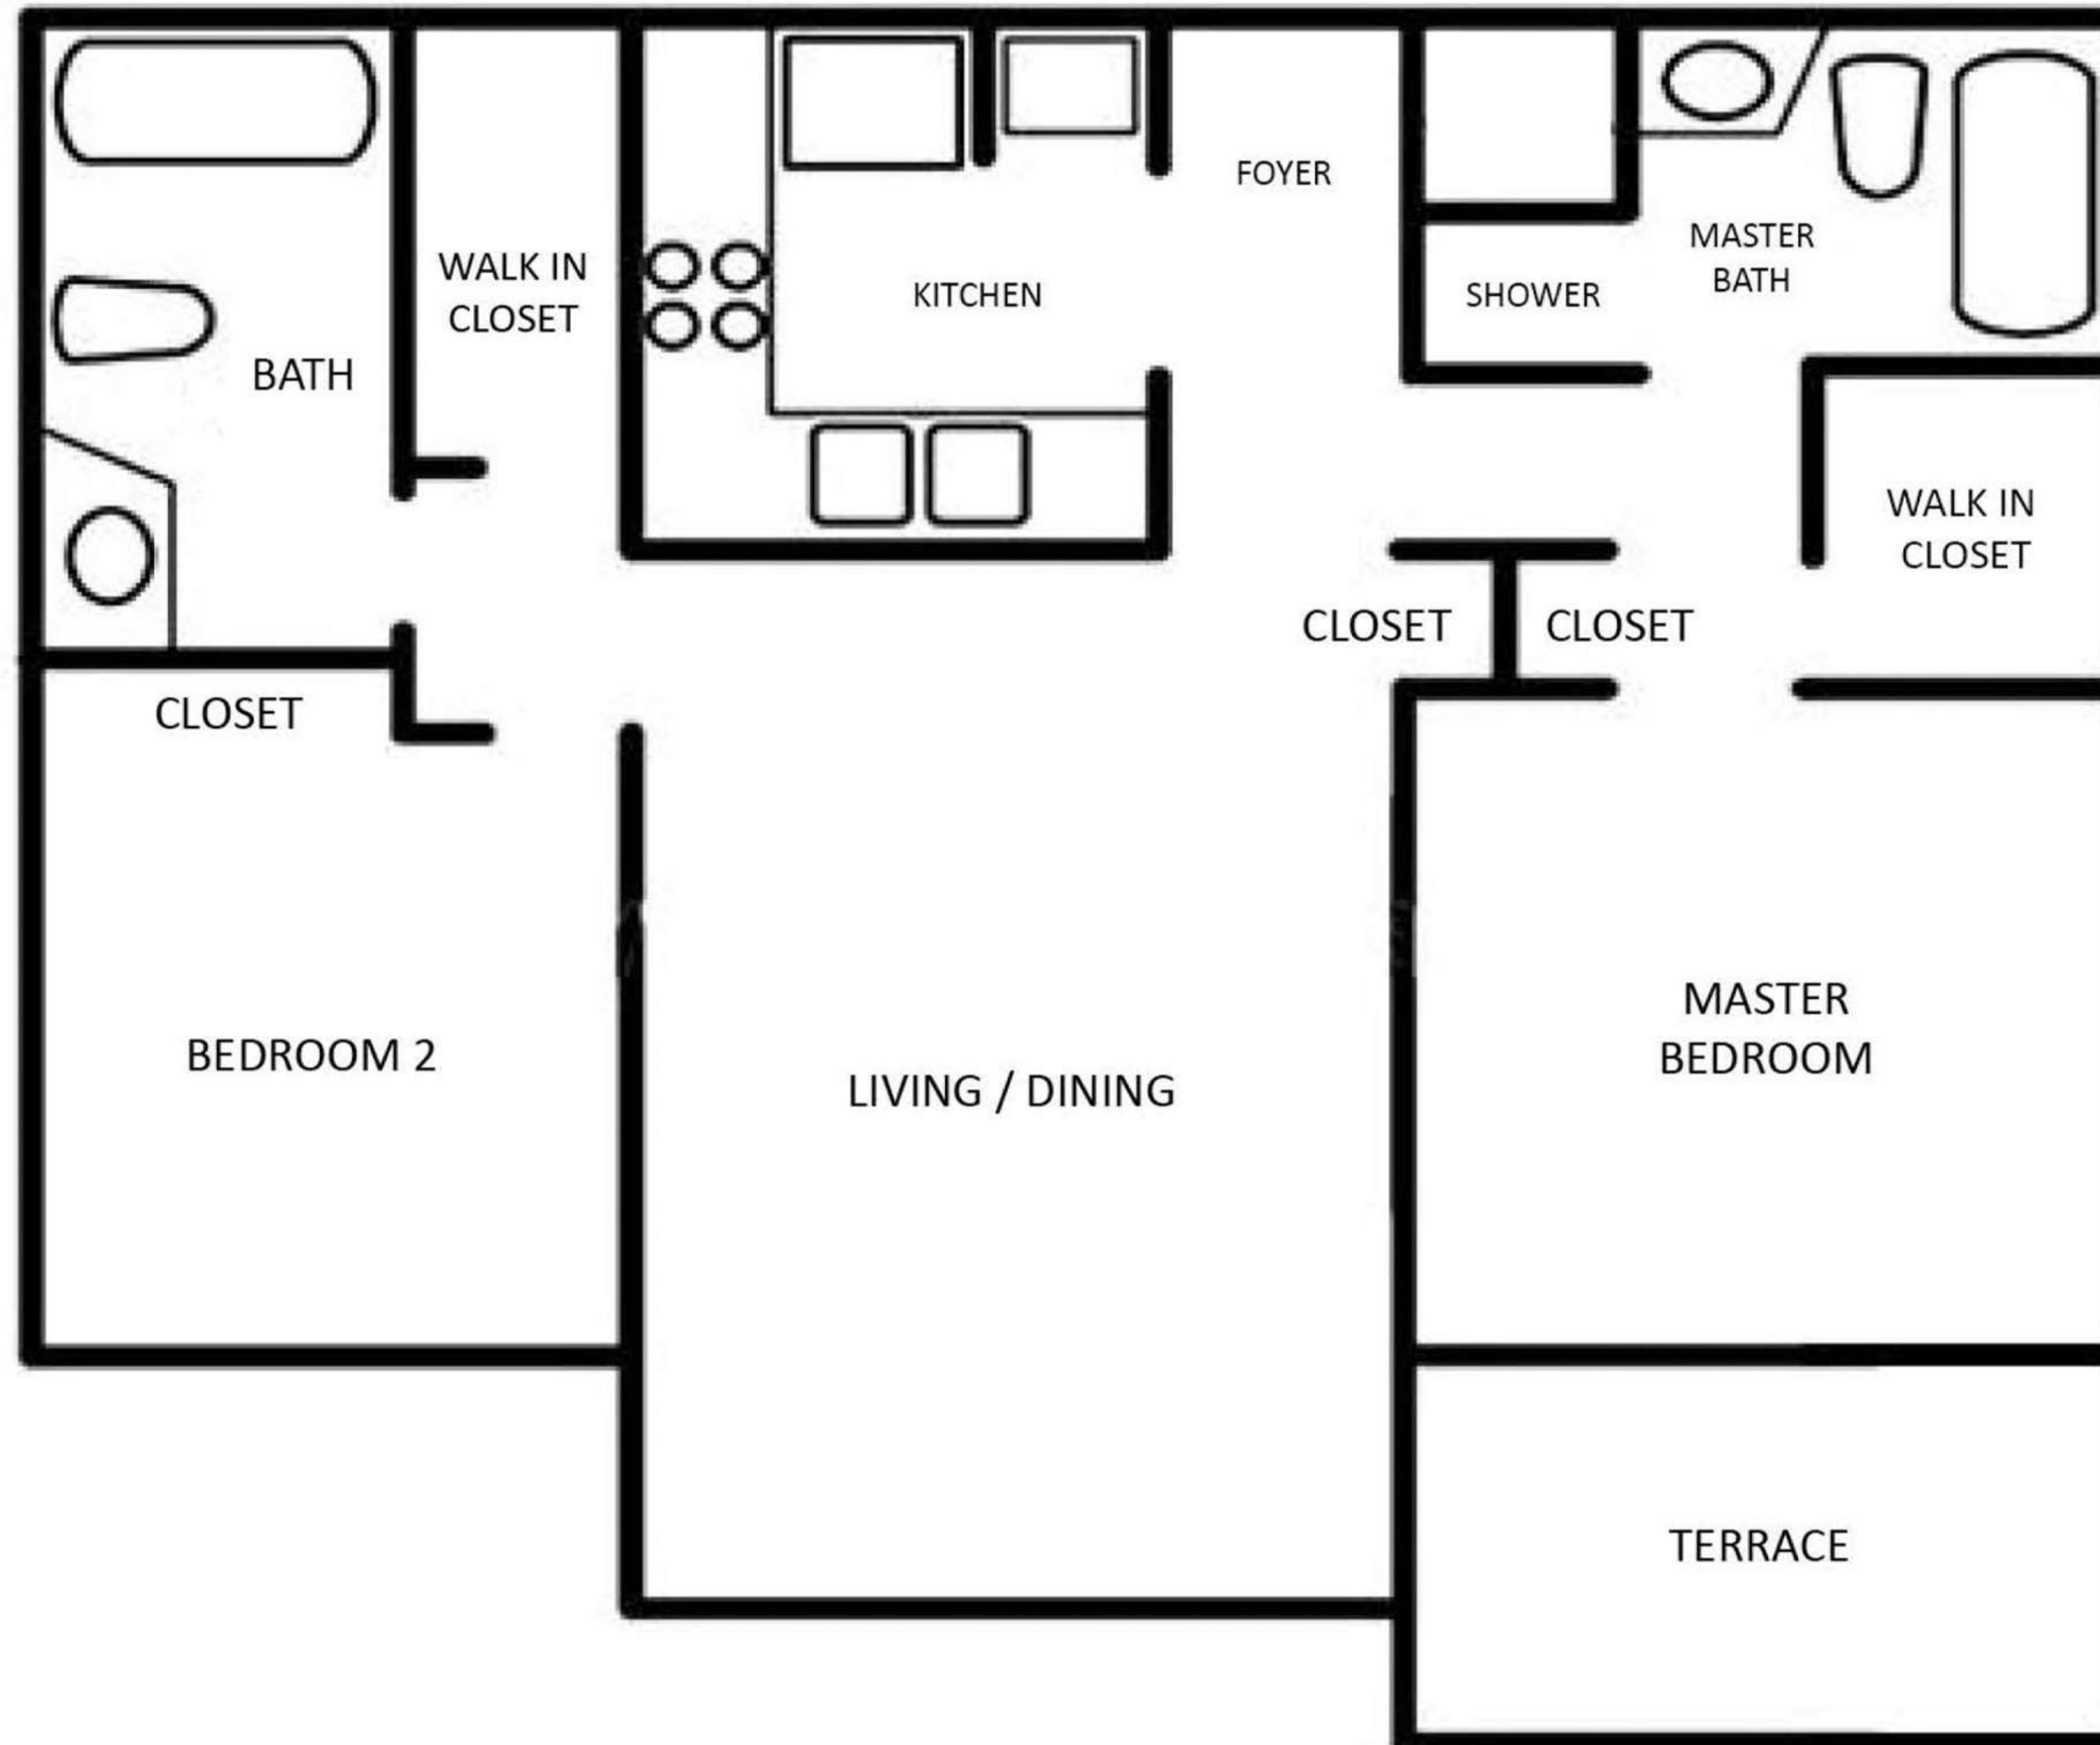

RESIDENCE 07
1 BEDROOMS / 1.5 BATHS

FLOOR PLAN
858 sq Ft.

RESIDENCE 08
1 BEDROOMS / 1.5 BATHS

FLOOR PLAN
858 sq Ft.

RESIDENCE 09
1 BEDROOMS / 1.5 BATHS

FLOOR PLAN
950 sq Ft.

RESIDENCE 01
2 BEDROOMS / 2 BATHS

FLOOR PLAN
1,165 sq Ft.

RESIDENCE 02
2 BEDROOMS / 2 BATHS

FLOOR PLAN
1,169 sq Ft.

RESIDENCE 03
2 BEDROOMS / 2 BATHS

FLOOR PLAN
1,279 sq Ft.

RESIDENCE 05
2 BEDROOMS / 2 BATHS

FLOOR PLAN
1,042 sq Ft.

RESIDENCE 06
2 BEDROOMS / 2 BATHS

FLOOR PLAN
1,042 sq Ft.

RESIDENCE 04
3 BEDROOMS / 3 BATHS

FLOOR PLAN
1,802 sq Ft.

RESIDENCE 10
3 BEDROOMS / 2.5 BATHS

FLOOR PLAN
1,559 sq Ft.